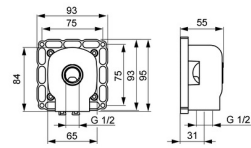

EAN: 4015474203358
static.hansa.com/44040000

- Shower solutions
- Concealed unit
- Concealed wall mounting
- Inner body made of DZR brass
- Insulating pack made of styrofoam, Multifix fastening system

Technical data

Technical properties

DN-size (nominal dimension)	DN15
Hot water supply	max. +80°C
Working pressure	1-10 bar
Connection size	G1/2