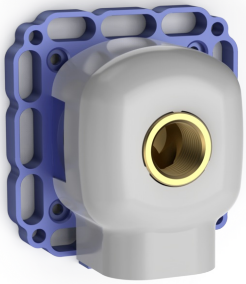

EAN: 4015474203358
static.hansa.com/44040000

- Shower solutions
- Concealed unit
- Concealed wall mounting
- Inner body made of DZR brass
- Insulating pack made of styrofoam, Multifix fastening system

Technical data

Technical properties

DN-size (nominal dimension)	DN15
Hot water supply	max. +80°C
Working pressure	1-10 bar
Connection size	G1/2