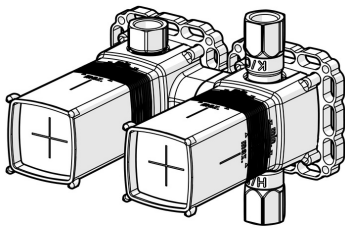

EAN: 4015474202641  
[static.hansa.com/44010000](http://static.hansa.com/44010000)

- Bath tub & Shower
- Concealed unit
- Concealed wall mounting
- Limitation option for maximum temperature and flow-rate, Adjustable hot water stop (included, retrofittable)
- $\varnothing$  35 mm ceramic cartridge for flow and temperature control
- Silencer(s)
- Inner body made of DZR brass
- Gasket sleeve for dry mortarless construction, Mounting box and cover sleeve, Multifix fastening system