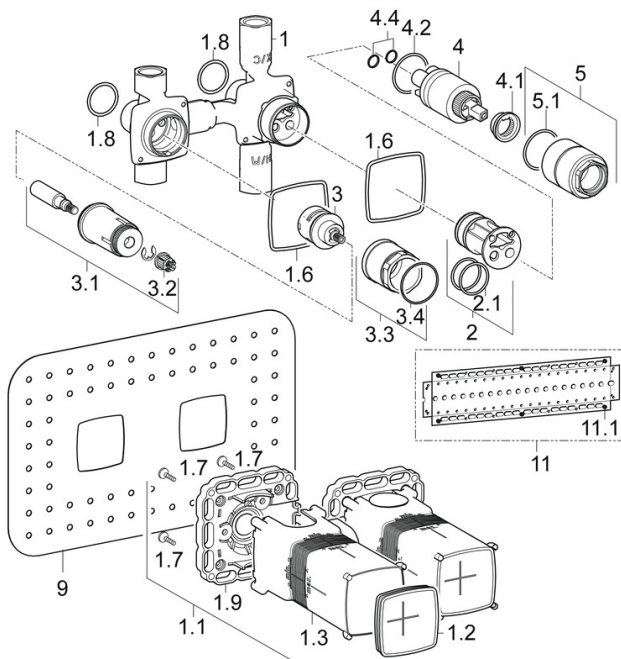

EAN: 4015474202641  
[static.hansa.com/44010000](http://static.hansa.com/44010000)

- Bath tub & Shower
- Concealed unit
- Concealed wall mounting
- Limitation option for maximum temperature and flow-rate, Adjustable hot water stop (included, retrofittable)
- $\varnothing$  35 mm ceramic cartridge for flow and temperature control
- Silencer(s)
- Inner body made of DZR brass
- Gasket sleeve for dry mortarless construction, Mounting box and cover sleeve, Multifix fastening system

### Technical properties

DN-size (nominal dimension) **DN15**  
 Hot water supply **max. +80°C**  
 Working pressure **1-10 bar**  
 Connection size **G1/2**

### SP44010000

	Name	Code
1.1	Installation box Discontinued	59913683
1.6	Gasket	59913685
1.8	O-ring, d 25x2.5	59905053
2	Adapter	59913686
2.1	O-ring, d 25.12x1.78 Discontinued	59913687
3	Headpart	59913690
3.1	Spindle	59913689
3.2	Adapter White	59910235
3.3	Screw, M38x1, SW38	59913688
4	Cartridge, 3.5 Classic	59913075
4.1	Temperature adjustment limiter	59912325
4.2	O-ring, d 28.24x2.62 Discontinued	59912590
4.4	O-ring, d 10.10x1.60 Discontinued	59905072
5	Screw sleeve, M38x1	59912115
9	Gasket, 280x180	59913684
11	Assembling plate	44050000
11	Assembling plate	44050100
11.1	Screw set Discontinued	59913706
N.I.	Raising kit, 20 mm	59913591
N.I.	Key, SW30/34	59912108
N.I.	Adapter	59913826
N.I.	Key, SW38/41	59912780