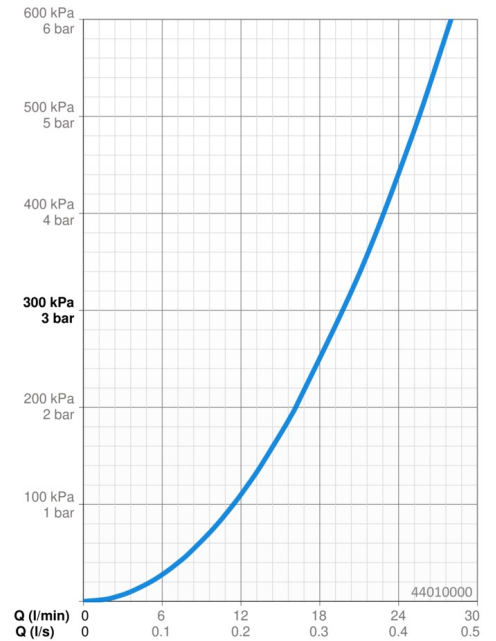

Technical data

Flow properties

Flow-rate at 3 bar **19.8 / 19.2 l/min**

Technical properties

DN-size (nominal dimension) **DN15**
Hot water supply **max. +80°C**
Working pressure **1-10 bar**
Connection size **G1/2**

Regulations

EN standard **EN 817**