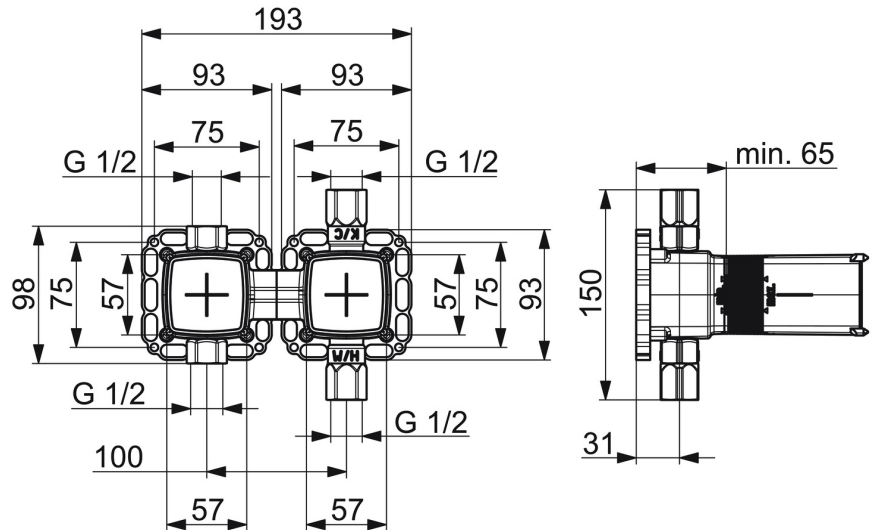

EAN: 4015474202641  
[static.hansa.com/44010000](http://static.hansa.com/44010000)

- Bath tub & Shower
- Concealed unit
- Concealed wall mounting
- Limitation option for maximum temperature and flow-rate, Adjustable hot water stop (included, retrofittable)
- $\varnothing$  35 mm ceramic cartridge for flow and temperature control
- Silencer(s)
- Inner body made of DZR brass
- Gasket sleeve for dry mortarless construction, Mounting box and cover sleeve, Multifix fastening system

## Technical data

### Technical properties

DN-size (nominal dimension) **DN15**  
 Hot water supply **max. +80°C**  
 Working pressure **1-10 bar**  
 Connection size **G1/2**

### SP44010000

	Name	Code
1.1	Installation box Discontinued	59913683
1.6	Gasket	59913685
1.8	O-ring, d 25x2.5	59905053
2	Adapter	59913686
2.1	O-ring, d 25.12x1.78 Discontinued	59913687
3	Headpart	59913690
3.1	Spindle	59913689
3.2	Adapter White	59910235
3.3	Screw, M38x1, SW38	59913688
4	Cartridge, 3.5 Classic	59913075
4.1	Temperature adjustment limiter	59912325
4.2	O-ring, d 28.24x2.62 Discontinued	59912590
4.4	O-ring, d 10.10x1.60 Discontinued	59905072
5	Screw sleeve, M38x1	59912115
9	Gasket, 280x180	59913684
11	Assembling plate	44050000
11	Assembling plate	44050100
11.1	Screw set Discontinued	59913706
N.I.	Raising kit, 20 mm	59913591
N.I.	Key, SW30/34	59912108
N.I.	Adapter	59913826
N.I.	Key, SW38/41	59912780