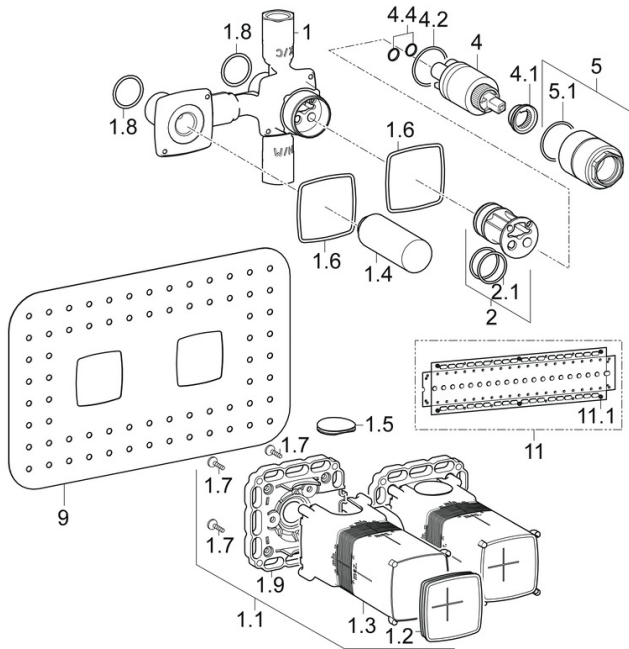

EAN: 4015474202627  
[static.hansa.com/44000000](http://static.hansa.com/44000000)

- Washbasin
- Concealed unit
- Concealed wall mounting
- Limitation option for maximum temperature and flow-rate, Adjustable hot water stop (included, retrofittable)
- Pressure plug,  $\phi$  35 mm ceramic cartridge for flow and temperature control
- Internal thread, Silencer(s)
- Inner body made of DZR brass
- Gasket sleeve for dry mortarless construction, Mounting box and cover sleeve, Multifix fastening system, Rotating installation option

### Technical properties

DN-size (nominal dimension) **DN15**  
 Hot water supply **max. +80°C**  
 Working pressure **1-10 bar**  
 Connection size **G1/2**  
 Material **Brass**

## Spare parts

### SP44000000

	Name	Code
1.1	Installation box Discontinued	59913683
1.6	Gasket	59913685
1.8	O-ring, d 25x2.5	59905053
2	Adapter	59913686
2.1	O-ring, d 25.12x1.78 Discontinued	59913687
4	Cartridge, 3.5 Classic	59913075
4.1	Temperature adjustment limiter	59912325
4.2	O-ring, d 28.24x2.62 Discontinued	59912590
4.4	O-ring, d 10.10x1.60 Discontinued	59905072
5	Screw sleeve, M38x1	59912115
9	Gasket, 280x180	59913684
11	Assembling plate	44050000
11	Assembling plate	44050100
11.1	Screw set Discontinued	59913706
N.I.	Key, SW30/34	59912108
N.I.	Raising kit, 20 mm	59913590
N.I.	Adapter	59913826