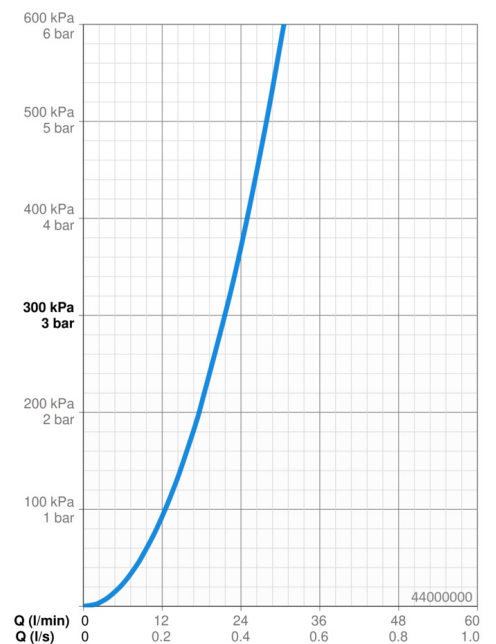

Regulations

EN standard **EN 817**