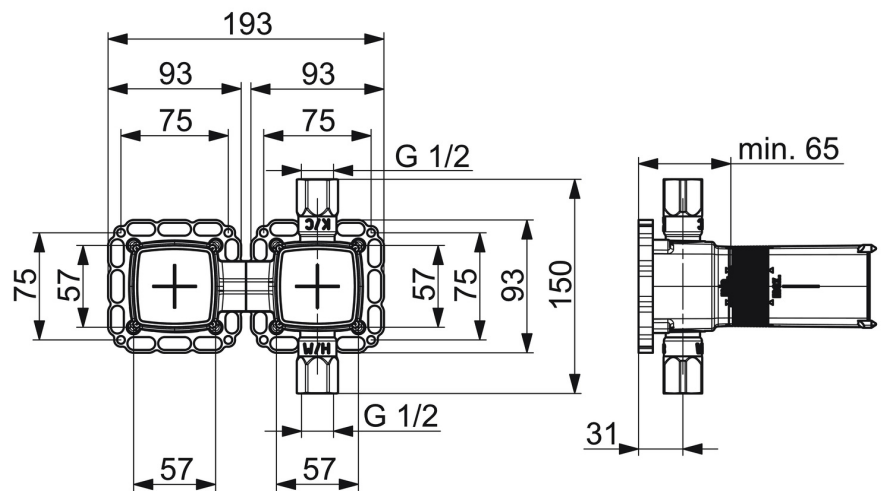

EAN: 4015474202627  
[static.hansa.com/44000000](http://static.hansa.com/44000000)

- Washbasin
- Concealed unit
- Concealed wall mounting
- Limitation option for maximum temperature and flow-rate, Adjustable hot water stop (included, retrofittable)
- Pressure plug,  $\phi$  35 mm ceramic cartridge for flow and temperature control
- Internal thread, Silencer(s)
- Inner body made of DZR brass
- Gasket sleeve for dry mortarless construction, Mounting box and cover sleeve, Multifix fastening system, Rotating installation option

## Technical data

### Technical properties

DN-size (nominal dimension) **DN15**  
 Hot water supply **max. +80°C**  
 Working pressure **1-10 bar**  
 Connection size **G1/2**  
 Material **Brass**