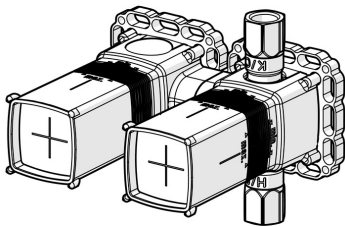

EAN: 4015474202627  
[static.hansa.com/44000000](http://static.hansa.com/44000000)

- Washbasin
- Concealed unit
- Concealed wall mounting
- Limitation option for maximum temperature and flow-rate, Adjustable hot water stop (included, retrofittable)
- Pressure plug,  $\phi$  35 mm ceramic cartridge for flow and temperature control
- Internal thread, Silencer(s)
- Inner body made of DZR brass
- Gasket sleeve for dry mortarless construction, Mounting box and cover sleeve, Multifix fastening system, Rotating installation option