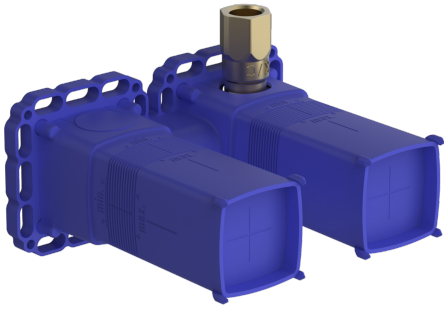

EAN: 4015474202627  
[static.hansa.com/44000000](http://static.hansa.com/44000000)

- Washbasin
- Concealed unit
- Concealed wall mounting
- Limitation option for maximum temperature and flow-rate, Adjustable hot water stop (included, retrofittable)
- Pressure plug,  $\phi$  35 mm ceramic cartridge for flow and temperature control
- Internal thread, Silencer(s)
- Inner body made of DZR brass
- Gasket sleeve for dry mortarless construction, Mounting box and cover sleeve, Multifix fastening system, Rotating installation option

### Flow properties

Flow-rate at 3 bar **21.6 l/min**

### Technical properties

DN-size (nominal dimension) **DN15**  
 Hot water supply **max. +80°C**  
 Working pressure **1-10 bar**  
 Connection size **G1/2**  
 Material **Brass**