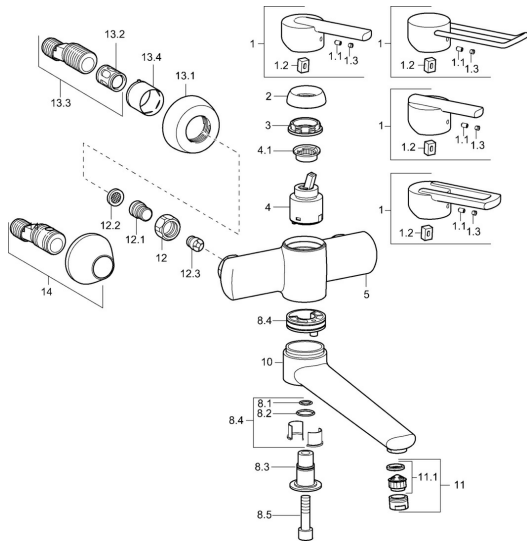

EAN: 4015474110687
static.hansa.com/43969200

- Washbasin
- Single-lever
- Wall mounted
- Chrome
- Single operating lever/handle, Hot/Cold symbols
- Litter filter(s), Non-return valve(s)
- Silencer(s)

Technical data

Technical properties

Hot water supply	max. +80°C
Working pressure	0.5-10 bar
Backflow prevention (EN1717)	EB
Material	Brass

Regulations

EN standard	EN 817
-------------	---------------

Spare parts

SP43692100

	Name	Code
1	Lever Discontinued	43880003
1	Lever Discontinued	43890005
1	Lever Discontinued	59913774
1	Lever, L=138 Discontinued	59913849
1.1	Screw, M5x8, SW2.5	59904755
1.2	Bushing	59904778
1.3	Symbol plug Grey	59912112
2	Covering cap Discontinued	59912797
3	Screw, M4x1, SW34 Discontinued	59912798
4	Cartridge, 4.0 Classic	59912791
4.1	Temperature adjustment limiter Discontinued	59912799
8.1	O-ring, d 14x2 Discontinued	59904823
8.2	O-ring, 20x2	59912435
8.3	Holder Discontinued	59912819
8.4	Maintenance set Discontinued	59912818
8.5	Screw, M12x35 Discontinued	59912817
10	Spout, L=225 Discontinued	59912822
10	Spout, L=85 Discontinued	59912820
11	Aerator, M24x1 STD HC A	59902366
11.1	Aerator, M22/24 A	59902081
12	Connection nut, G3/4, AF30	59902230
12.1	Nipple	59911075
12.2	Filter sealing, G3/4	59911076
12.3	Non-return valve	59905714
13.1	Cover flange	59912652
13.2	Silencer	59904792
13.3	Eccentric connector, G3/4xG1/2, DN15	59910254
13.4	Cover sleeve	59912651
14	Eccentric coupling with stop valves and cover plates, G1/2xG3/4	59902034
N.I.	Key, SW30/34	59912108