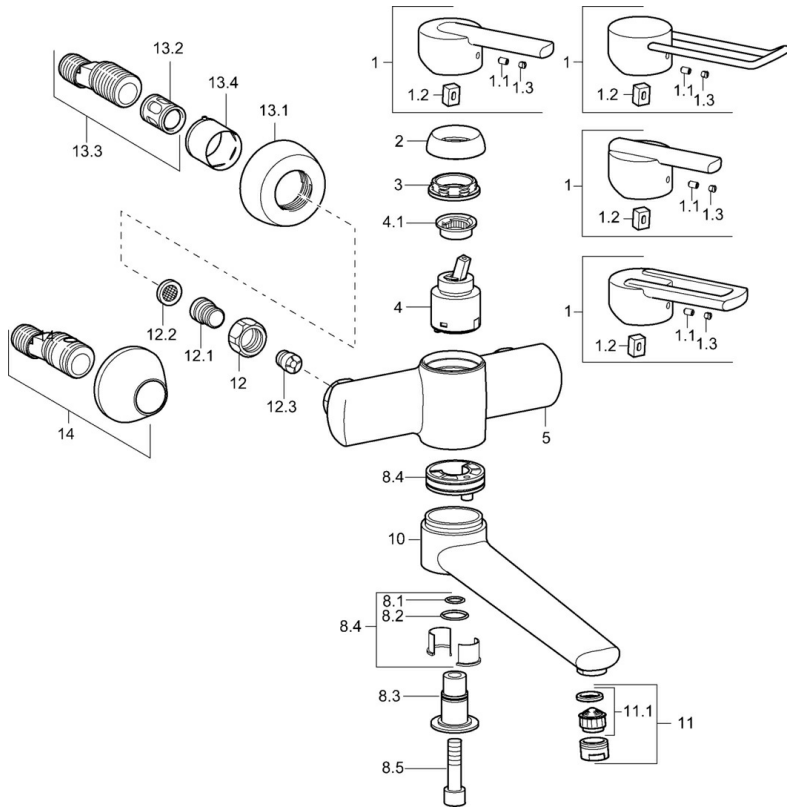

EAN: 4015474110687
static.hansa.com/43969200

- Washbasin
- Single-lever
- Wall mounted
- Chrome
- Single operating lever/handle, Hot/Cold symbols
- Litter filter(s), Non-return valve(s)
- Silencer(s)

Technical data

Technical properties

Hot water supply	max. +80°C
Working pressure	0.5-10 bar
Backflow prevention (EN1717)	EB
Material	Brass

Regulations

EN standard	EN 817
-------------	---------------

Spare parts

SP43692100

	Name	Code
1	Lever Discontinued	43880003
1	Lever Discontinued	43890005
1	Lever Discontinued	59913774
1	Lever, L=138 Discontinued	59913849
1.1	Screw, M5x8, SW2.5	59904755
1.2	Bushing	59904778
1.3	Symbol plug Grey	59912112
2	Covering cap Discontinued	59912797
3	Screw, M4x1, SW34 Discontinued	59912798
4	Cartridge, 4.0 Classic	59912791
4.1	Temperature adjustment limiter Discontinued	59912799
8.1	O-ring, d 14x2 Discontinued	59904823
8.2	O-ring, 20x2	59912435
8.3	Holder Discontinued	59912819
8.4	Maintenance set Discontinued	59912818
8.5	Screw, M12x35 Discontinued	59912817
10	Spout, L=225 Discontinued	59912822
10	Spout, L=85 Discontinued	59912820
11	Aerator, M24x1 STD HC A	59902366
11.1	Aerator, M22/24 A	59902081
12	Connection nut, G3/4, AF30	59902230
12.1	Nipple	59911075
12.2	Filter sealing, G3/4	59911076
12.3	Non-return valve	59905714
13.1	Cover flange	59912652
13.2	Silencer	59904792
13.3	Eccentric connector, G3/4xG1/2, DN15	59910254
13.4	Cover sleeve	59912651
14	Eccentric coupling with stop valves and cover plates, G1/2xG3/4	59902034
N.I.	Key, SW30/34	59912108