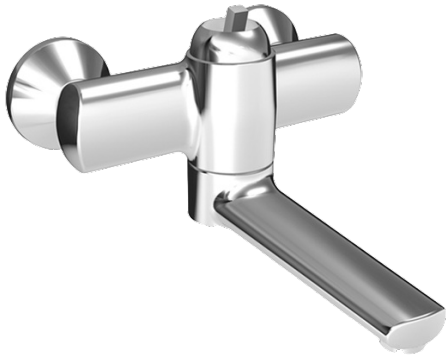

EAN: 4015474107038
static.hansa.com/43942200

- Washbasin
- Single-lever
- Wall mounted
- Chrome
- Single operating lever/handle, Hot/Cold symbols
- Litter filter(s), Non-return valve(s)
- Silencer(s)

Technical data

Technical properties

Hot water supply	max. +80°C
Working pressure	0.5-10 bar
Backflow prevention (EN1717)	EB
Material	Brass

Regulations

EN standard	EN 817
-------------	---------------

Spare parts

SP43692100

	Name	Code
1	Lever Discontinued	43880003
1	Lever Discontinued	43890005
1	Lever Discontinued	59913774
1	Lever, L=138 Discontinued	59913849
1.1	Screw, M5x8, SW2.5	59904755
1.2	Bushing	59904778
1.3	Symbol plug Grey	59912112
2	Covering cap Discontinued	59912797
3	Screw, M4x1, SW34 Discontinued	59912798
4	Cartridge, 4.0 Classic	59912791
4.1	Temperature adjustment limiter Discontinued	59912799
8.1	O-ring, d 14x2 Discontinued	59904823
8.2	O-ring, 20x2	59912435
8.3	Holder Discontinued	59912819
8.4	Maintenance set Discontinued	59912818
8.5	Screw, M12x35 Discontinued	59912817
10	Spout, L=225 Discontinued	59912822
10	Spout, L=85 Discontinued	59912820
11	Aerator, M24x1 STD HC A	59902366
11.1	Aerator, M22/24 A	59902081
12	Connection nut, G3/4, AF30	59902230
12.1	Nipple	59911075
12.2	Filter sealing, G3/4	59911076
12.3	Non-return valve	59905714
13.1	Cover flange	59912652
13.2	Silencer	59904792
13.3	Eccentric connector, G3/4xG1/2, DN15	59910254
13.4	Cover sleeve	59912651
14	Eccentric coupling with stop valves and cover plates, G1/2xG3/4	59902034
N.I.	Key, SW30/34	59912108