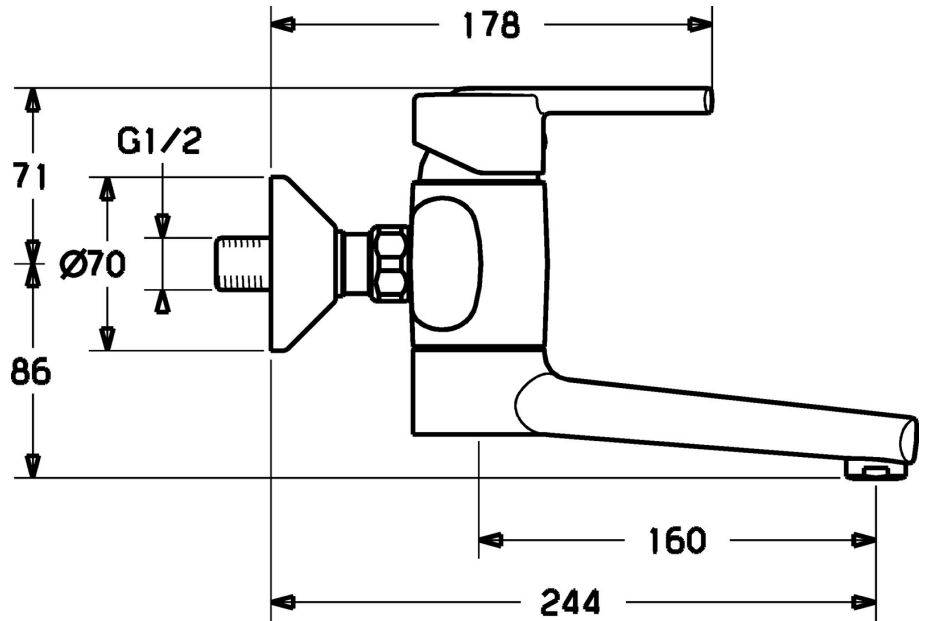

EAN: 4015474107038
static.hansa.com/43942200

- Washbasin
- Single-lever
- Wall mounted
- Chrome
- Single operating lever/handle, Hot/Cold symbols
- Litter filter(s), Non-return valve(s)
- Silencer(s)

Technical data

Technical properties

Hot water supply	max. +80°C
Working pressure	0.5-10 bar
Backflow prevention (EN1717)	EB
Material	Brass

Regulations

EN standard	EN 817
-------------	---------------

Spare parts

SP43692100

	Name	Code
1	Lever Discontinued	43880003
1	Lever Discontinued	43890005
1	Lever Discontinued	59913774
1	Lever, L=138 Discontinued	59913849
1.1	Screw, M5x8, SW2.5	59904755
1.2	Bushing	59904778
1.3	Symbol plug Grey	59912112
2	Covering cap Discontinued	59912797
3	Screw, M4x1, SW34 Discontinued	59912798
4	Cartridge, 4.0 Classic	59912791
4.1	Temperature adjustment limiter Discontinued	59912799
8.1	O-ring, d 14x2 Discontinued	59904823
8.2	O-ring, 20x2	59912435
8.3	Holder Discontinued	59912819
8.4	Maintenance set Discontinued	59912818
8.5	Screw, M12x35 Discontinued	59912817
10	Spout, L=225 Discontinued	59912822
10	Spout, L=85 Discontinued	59912820
11	Aerator, M24x1 STD HC A	59902366
11.1	Aerator, M22/24 A	59902081
12	Connection nut, G3/4, AF30	59902230
12.1	Nipple	59911075
12.2	Filter sealing, G3/4	59911076
12.3	Non-return valve	59905714
13.1	Cover flange	59912652
13.2	Silencer	59904792
13.3	Eccentric connector, G3/4xG1/2, DN15	59910254
13.4	Cover sleeve	59912651
14	Eccentric coupling with stop valves and cover plates, G1/2xG3/4	59902034
N.I.	Key, SW30/34	59912108