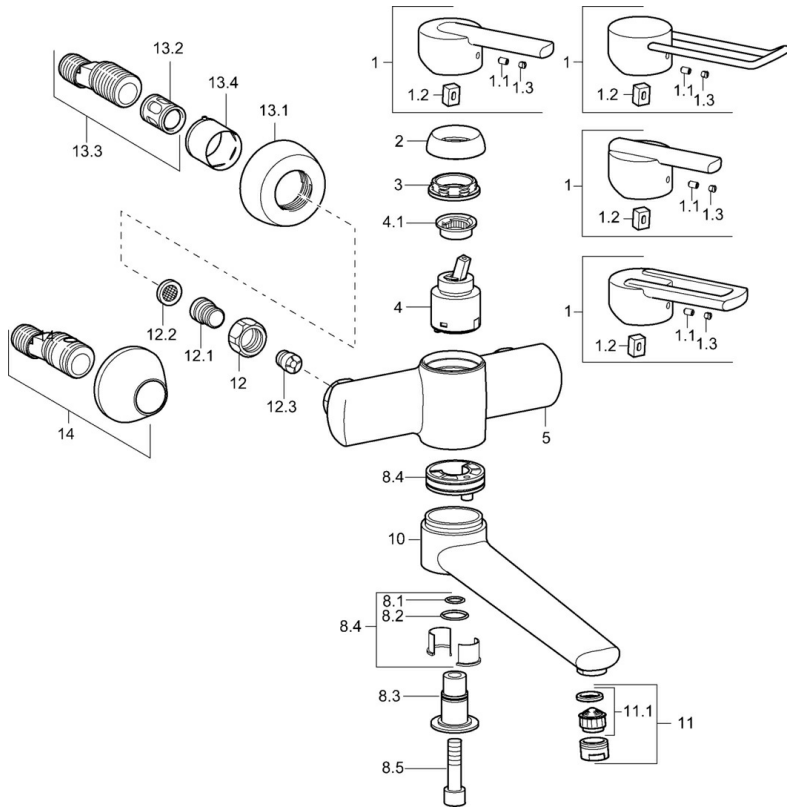

EAN: 4015474107038
static.hansa.com/43942200

- Washbasin
- Single-lever
- Wall mounted
- Chrome
- Single operating lever/handle, Hot/Cold symbols
- Litter filter(s), Non-return valve(s)
- Silencer(s)

Technical data

Technical properties

Hot water supply	max. +80°C
Working pressure	0.5-10 bar
Backflow prevention (EN1717)	EB
Material	Brass

Regulations

EN standard	EN 817
-------------	---------------

Spare parts

SP43692100

	Name	Code
1	Lever Discontinued	43880003
1	Lever Discontinued	43890005
1	Lever Discontinued	59913774
1	Lever, L=138 Discontinued	59913849
1.1	Screw, M5x8, SW2.5	59904755
1.2	Bushing	59904778
1.3	Symbol plug Grey	59912112
2	Covering cap Discontinued	59912797
3	Screw, M4x1, SW34 Discontinued	59912798
4	Cartridge, 4.0 Classic	59912791
4.1	Temperature adjustment limiter Discontinued	59912799
8.1	O-ring, d 14x2 Discontinued	59904823
8.2	O-ring, 20x2	59912435
8.3	Holder Discontinued	59912819
8.4	Maintenance set Discontinued	59912818
8.5	Screw, M12x35 Discontinued	59912817
10	Spout, L=225 Discontinued	59912822
10	Spout, L=85 Discontinued	59912820
11	Aerator, M24x1 STD HC A	59902366
11.1	Aerator, M22/24 A	59902081
12	Connection nut, G3/4, AF30	59902230
12.1	Nipple	59911075
12.2	Filter sealing, G3/4	59911076
12.3	Non-return valve	59905714
13.1	Cover flange	59912652
13.2	Silencer	59904792
13.3	Eccentric connector, G3/4xG1/2, DN15	59910254
13.4	Cover sleeve	59912651
14	Eccentric coupling with stop valves and cover plates, G1/2xG3/4	59902034
N.I.	Key, SW30/34	59912108