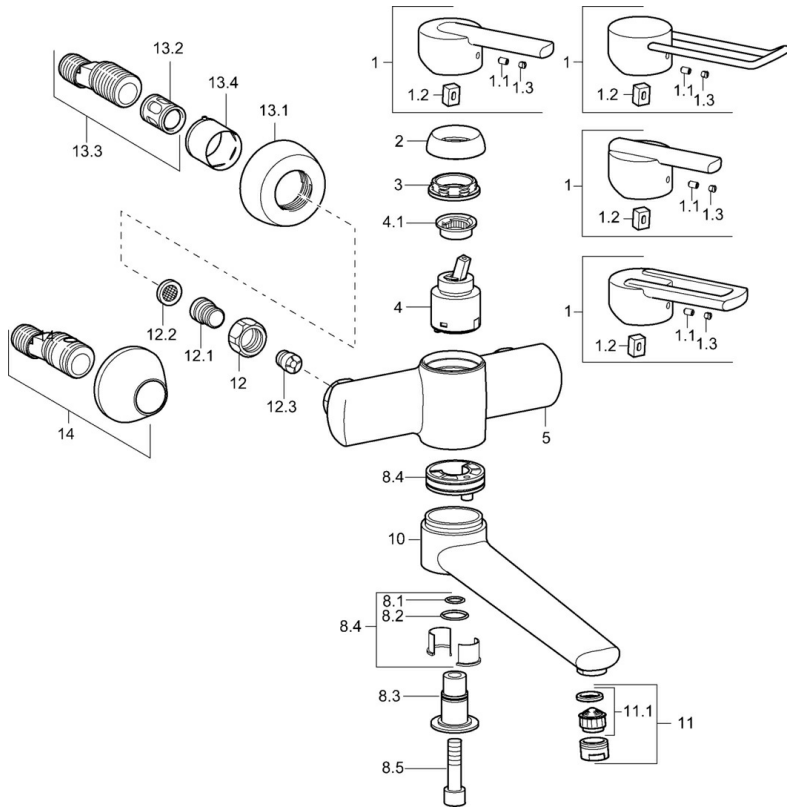

EAN: 4015474106970
static.hansa.com/43942100

- Washbasin
- Single-lever
- Wall mounted
- Chrome
- Single operating lever/handle, Hot/Cold symbols
- Litter filter(s), Non-return valve(s)
- Silencer(s)

Technical data

Technical properties

Hot water supply	max. +80°C
Working pressure	0.5-10 bar
Backflow prevention (EN1717)	EB
Material	Brass

Regulations

EN standard	EN 817
-------------	---------------

Spare parts

SP43692100

	Name	Code
1	Lever Discontinued	43880003
1	Lever Discontinued	43890005
1	Lever Discontinued	59913774
1	Lever, L=138 Discontinued	59913849
1.1	Screw, M5x8, SW2.5	59904755
1.2	Bushing	59904778
1.3	Symbol plug Grey	59912112
2	Covering cap Discontinued	59912797
3	Screw, M4x1, SW34 Discontinued	59912798
4	Cartridge, 4.0 Classic	59912791
4.1	Temperature adjustment limiter Discontinued	59912799
8.1	O-ring, d 14x2 Discontinued	59904823
8.2	O-ring, 20x2	59912435
8.3	Holder Discontinued	59912819
8.4	Maintenance set Discontinued	59912818
8.5	Screw, M12x35 Discontinued	59912817
10	Spout, L=225 Discontinued	59912822
10	Spout, L=85 Discontinued	59912820
11	Aerator, M24x1 STD HC A	59902366
11.1	Aerator, M22/24 A	59902081
12	Connection nut, G3/4, AF30	59902230
12.1	Nipple	59911075
12.2	Filter sealing, G3/4	59911076
12.3	Non-return valve	59905714
13.1	Cover flange	59912652
13.2	Silencer	59904792
13.3	Eccentric connector, G3/4xG1/2, DN15	59910254
13.4	Cover sleeve	59912651
14	Eccentric coupling with stop valves and cover plates, G1/2xG3/4	59902034
N.I.	Key, SW30/34	59912108