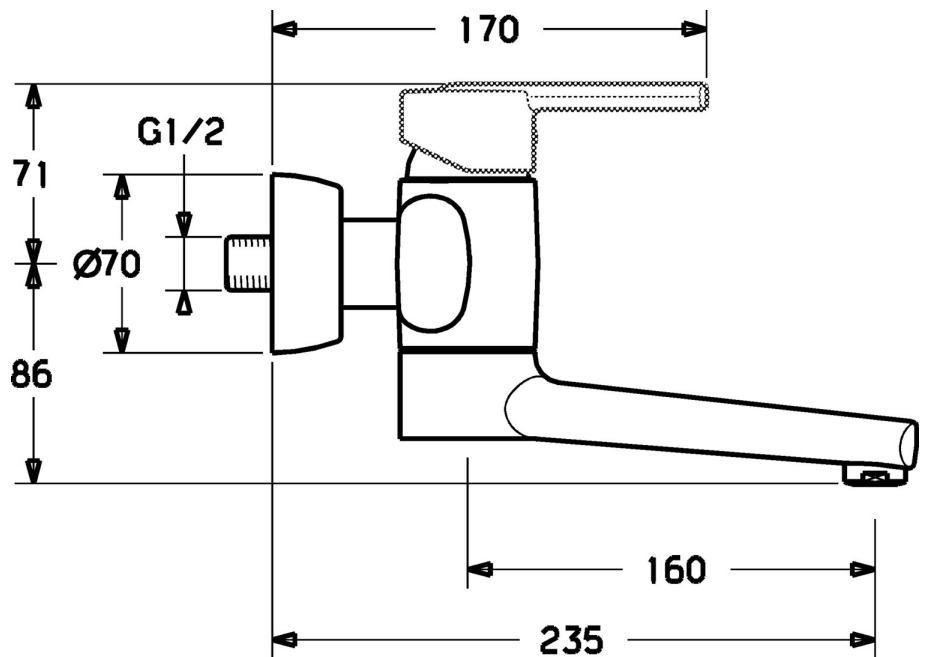

EAN: 4015474106970
static.hansa.com/43942100

- Washbasin
- Single-lever
- Wall mounted
- Chrome
- Single operating lever/handle, Hot/Cold symbols
- Litter filter(s), Non-return valve(s)
- Silencer(s)

Technical data

Technical properties

Hot water supply	max. +80°C
Working pressure	0.5-10 bar
Backflow prevention (EN1717)	EB
Material	Brass

Regulations

EN standard	EN 817
-------------	---------------

Spare parts

SP43692100

	Name	Code
1	Lever Discontinued	43880003
1	Lever Discontinued	43890005
1	Lever Discontinued	59913774
1	Lever, L=138 Discontinued	59913849
1.1	Screw, M5x8, SW2.5	59904755
1.2	Bushing	59904778
1.3	Symbol plug Grey	59912112
2	Covering cap Discontinued	59912797
3	Screw, M4x1, SW34 Discontinued	59912798
4	Cartridge, 4.0 Classic	59912791
4.1	Temperature adjustment limiter Discontinued	59912799
8.1	O-ring, d 14x2 Discontinued	59904823
8.2	O-ring, 20x2	59912435
8.3	Holder Discontinued	59912819
8.4	Maintenance set Discontinued	59912818
8.5	Screw, M12x35 Discontinued	59912817
10	Spout, L=225 Discontinued	59912822
10	Spout, L=85 Discontinued	59912820
11	Aerator, M24x1 STD HC A	59902366
11.1	Aerator, M22/24 A	59902081
12	Connection nut, G3/4, AF30	59902230
12.1	Nipple	59911075
12.2	Filter sealing, G3/4	59911076
12.3	Non-return valve	59905714
13.1	Cover flange	59912652
13.2	Silencer	59904792
13.3	Eccentric connector, G3/4xG1/2, DN15	59910254
13.4	Cover sleeve	59912651
14	Eccentric coupling with stop valves and cover plates, G1/2xG3/4	59902034
N.I.	Key, SW30/34	59912108