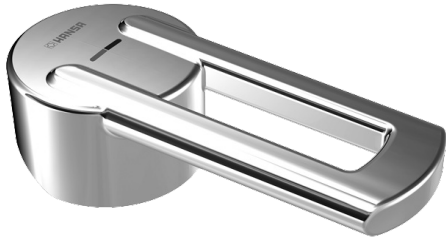

EAN: 4015474105393
static.hansa.com/43890005

- Bathroom
- Accessories
- Chrome

Technical data