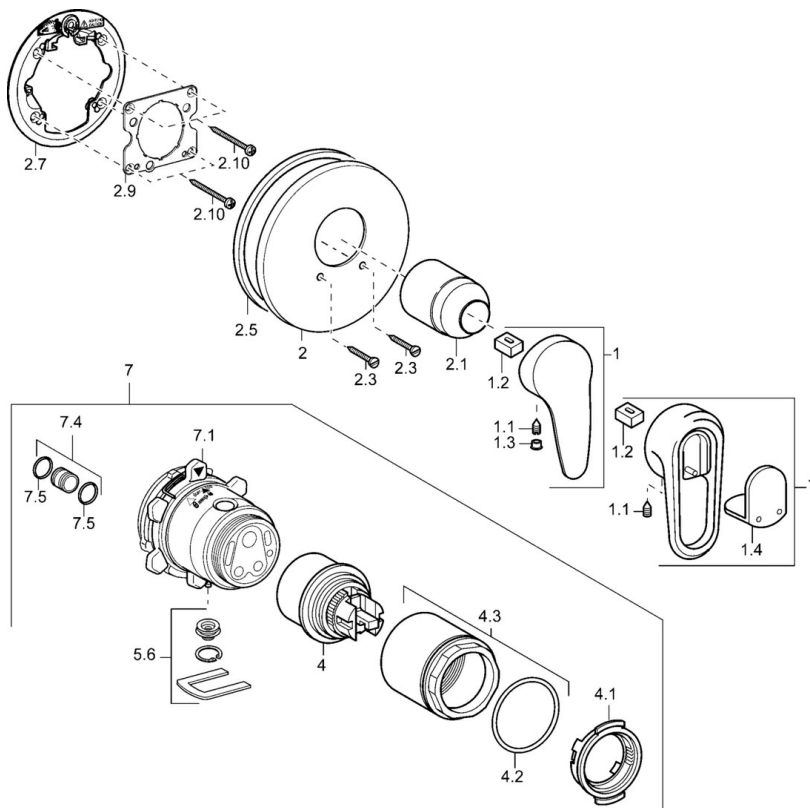

EAN: 4015474111813  
[static.hansa.com/43869040](http://static.hansa.com/43869040)

- Shower solutions
- Single-lever, Trim Kit
- Concealed wall mounting
- Chrome
- Single operating lever/handle, Hot/Cold symbols
- Round rosette

## Technical data

### SP43869040

	Name	Code
1	Lever Chrome/Satin Discontinued	5990389592
1	Lever Chrome/Satin Discontinued	5990388292
1	Lever Discontinued	59913771
1	Lever, L=99 mm, (-2011)	59913768
1.1	Screw, M5x8, SW2.5	59904755
1.2	Bushing	59904778
1.3	Plug, hot/cold	59906705
1.4	Symbol plug Discontinued	59911468
2	Cover flange, d 56 mm	59913078
2	Cover flange, d 170/56 mm Discontinued	59912928
2	Cover flange, d 135 / d 56 mm Discontinued	59912882
2.1	Covering cap	59904820
2.3	Screw, M5x25	59912881
2.5	Rubber gasket	59913045
2.7	Fixing part	59912888
2.9	Fixing plate	59913034
2.10	Screw, M4.5x80	59912890
4	Cartridge, 4.8 eco	59904601
4.1	Hot water limiter	59904759
4.2	O-ring, 50.52x1.78	59906841
4.3	Eye screw, M50x1, SW45	59912980
5.6	Plug	59912981
7	Body for shower faucet Discontinued	59912897
7	Functional unit Discontinued	59912907
7.1	Blind nut	59912984
7.4	Connection nipple, (2014-)	59913885
7.5	O-ring, d 14x2	59912982
N.I.	Raising kit, 20 mm	59912754