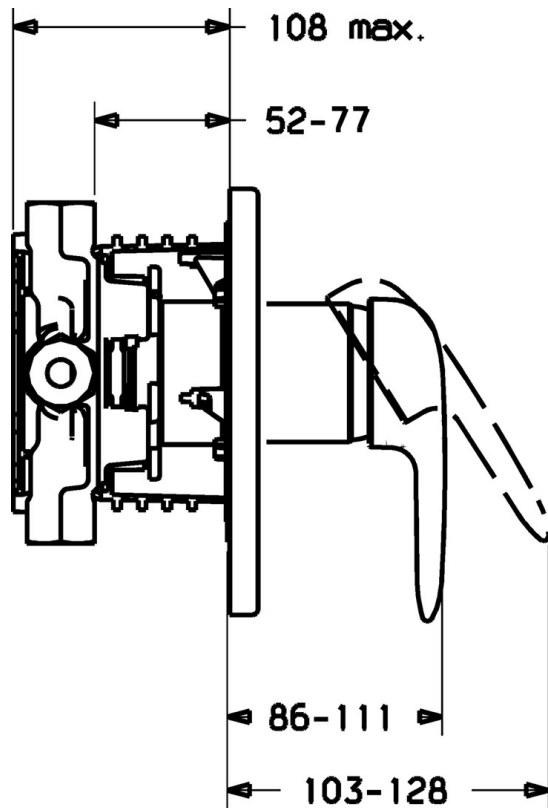

EAN: 4015474111813  
[static.hansa.com/43869040](http://static.hansa.com/43869040)

- Shower solutions
- Single-lever, Trim Kit
- Concealed wall mounting
- Chrome
- Single operating lever/handle, Hot/Cold symbols
- Round rosette

## Technical data

### Technical properties

Hot water supply	<b>max. +80°C</b>
Working pressure	<b>0.5-10 bar</b>

### SP43869040

	Name	Code
1	Lever Chrome/Satin Discontinued	5990389592
1	Lever Chrome/Satin Discontinued	5990388292
1	Lever Discontinued	59913771
1	Lever, L=99 mm, (-2011)	59913768
1.1	Screw, M5x8, SW2.5	59904755
1.2	Bushing	59904778
1.3	Plug, hot/cold	59906705
1.4	Symbol plug Discontinued	59911468
2	Cover flange, d 56 mm	59913078
2	Cover flange, d 170/56 mm Discontinued	59912928
2	Cover flange, d 135 / d 56 mm Discontinued	59912882
2.1	Covering cap	59904820
2.3	Screw, M5x25	59912881
2.5	Rubber gasket	59913045
2.7	Fixing part	59912888
2.9	Fixing plate	59913034
2.10	Screw, M4.5x80	59912890
4	Cartridge, 4.8 eco	59904601
4.1	Hot water limiter	59904759
4.2	O-ring, 50.52x1.78	59906841
4.3	Eye screw, M50x1, SW45	59912980
5.6	Plug	59912981
7	Body for shower faucet Discontinued	59912897
7	Functional unit Discontinued	59912907
7.1	Blind nut	59912984
7.4	Connection nipple, (2014-)	59913885
7.5	O-ring, d 14x2	59912982
N.I.	Raising kit, 20 mm	59912754