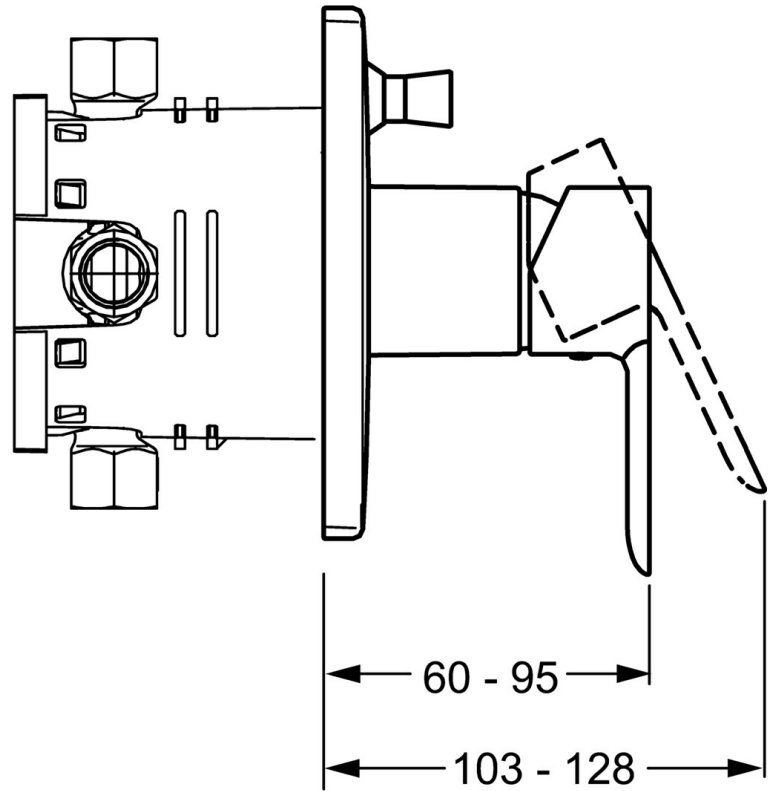

EAN: 4015474267978  
[static.hansa.com/43859513](https://static.hansa.com/43859513)

- Bathtub & Shower
- Single-lever, Trim Kit
- Concealed wall mounting
- Chrome
- Single operating lever/handle, Hot/Cold symbols
- Square rosette

### Flow properties

Flow-rate at 3 bar **22.2 / 21.0 l/min**

### Technical properties

Hot water supply **max. +80°C**  
 Working pressure **0.5-10 bar**

### SP43859513

	Name	Code
1	Lever	59913650
1.1	Screw, M5x8, SW2.5	59904755
1.3	Cover plug	59913762
2	Cover flange, 150x150 mm	59914004
2.1	Cover sleeve	59912511
2.2	O-ring, 41x3	59913215
2.4	Flow limiting cap	59912924
2.6	Push button	59913656
2.7	Supporting plate	59913048
2.8	O-ring, d 7.65x1.78	59902337
2.9	Fixing plate	59913034
2.10	Screw, M4,5x80	59912890
4	Cartridge, 3.5 Classic	59913075
4	Cartridge, 3.5 Eco	59912324
4.1	Temperature adjustment limiter	59912325
4.2	O-ring, d 28.24x2.62 Discontinued	59912590
4.3	Screw sleeve, M38x1	59912115
4.4	O-ring, d 10.10x1.60 Discontinued	59905072
5	Diverter	59912985
5.3	Sealing kit Discontinued	59912997
7	Functional unit, H/C reversed	59912978
7	Functional unit, 3.5 (2011-) Discontinued	59913380
7.1	Blind nut	59912984
7.4	Connection nipple, (2014-)	59913885
7.5	O-ring, d 14x2	59912982
N.I.	Raising kit, 20 mm	59912754