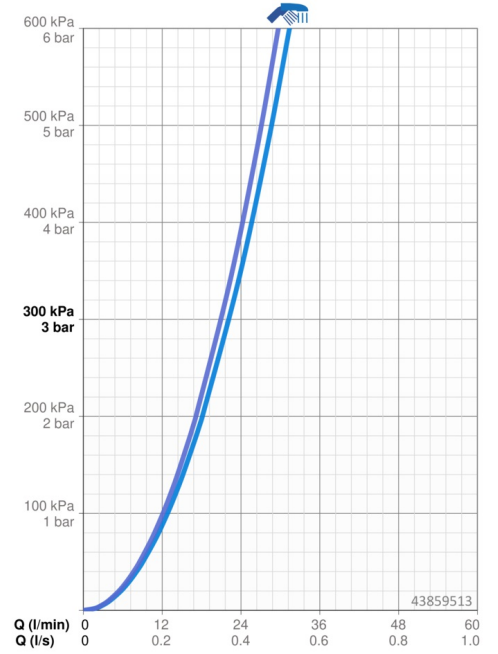

Technical data

Flow properties

Flow-rate at 3 bar **22.2 / 21.0 l/min**

Technical properties

Hot water supply **max. +80°C**
Working pressure **0.5-10 bar**

Regulations

EN standard **EN 817**