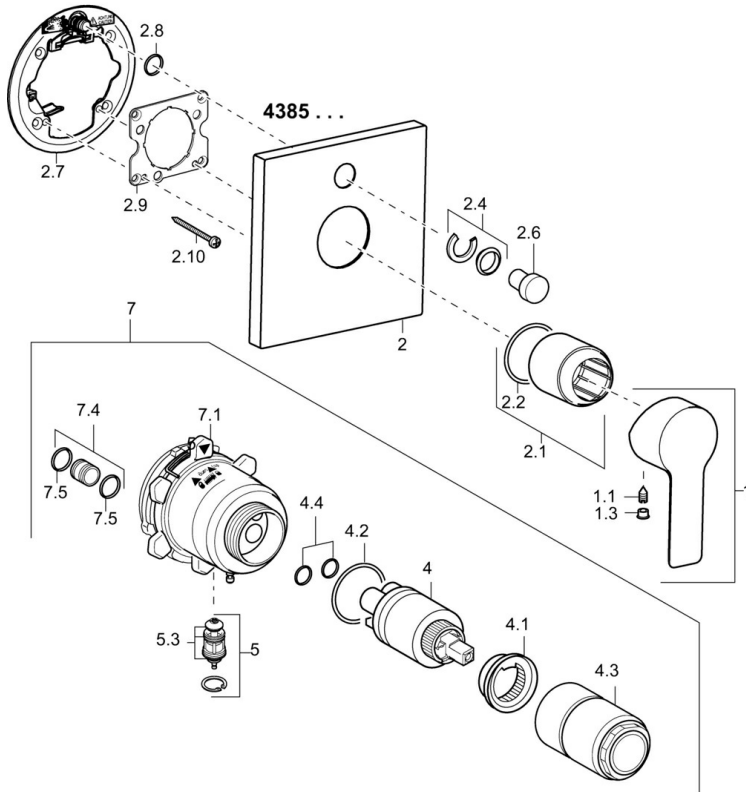

EAN: 4015474267978  
[static.hansa.com/43859513](https://static.hansa.com/43859513)

- Bathtub & Shower
- Single-lever, Trim Kit
- Concealed wall mounting
- Chrome
- Single operating lever/handle, Hot/Cold symbols
- Square rosette

### SP43859513

	Name	Code
1	Lever	59913650
1.1	Screw, M5x8, SW2.5	59904755
1.3	Cover plug	59913762
2	Cover flange, 150x150 mm	59914004
2.1	Cover sleeve	59912511
2.2	O-ring, 41x3	59913215
2.4	Flow limiting cap	59912924
2.6	Push button	59913656
2.7	Supporting plate	59913048
2.8	O-ring, d 7.65x1.78	59902337
2.9	Fixing plate	59913034
2.10	Screw, M4,5x80	59912890
4	Cartridge, 3.5 Classic	59913075
4	Cartridge, 3.5 Eco	59912324
4.1	Temperature adjustment limiter	59912325
4.2	O-ring, d 28.24x2.62 Discontinued	59912590
4.3	Screw sleeve, M38x1	59912115
4.4	O-ring, d 10.10x1.60 Discontinued	59905072
5	Diverter	59912985
5.3	Sealing kit Discontinued	59912997
7	Functional unit, H/C reversed	59912978
7	Functional unit, 3.5 (2011-) Discontinued	59913380
7.1	Blind nut	59912984
7.4	Connection nipple, (2014-)	59913885
7.5	O-ring, d 14x2	59912982
N.I.	Raising kit, 20 mm	59912754