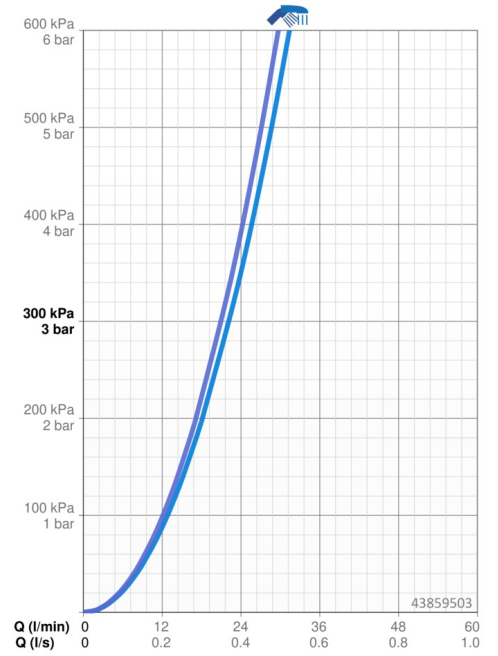

Technical data

Flow properties

Flow-rate at 3 bar **22.2 / 21.0 l/min**

Technical properties

Hot water supply **max. +80°C**
Working pressure **0.5-10 bar**

Regulations

EN standard **EN 817**