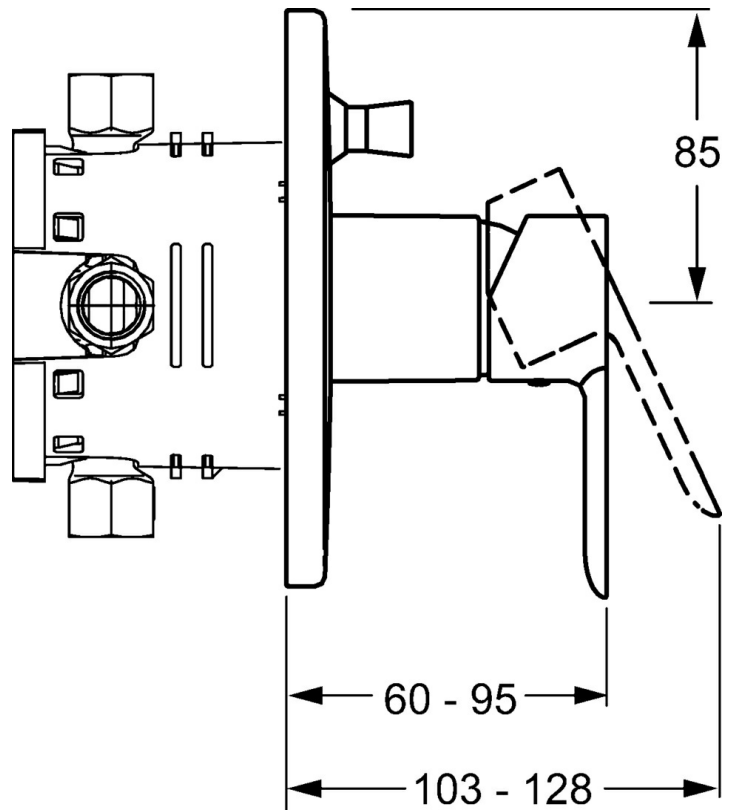

EAN: 4015474245136  
[static.hansa.com/43859503](https://static.hansa.com/43859503)

- Bathtub & Shower
- Single-lever, Trim Kit
- Concealed wall mounting
- Single operating lever/handle, Hot/Cold symbols
- Round rosette

### Flow properties

Flow-rate at 3 bar **22.2 / 21.0 l/min**

### Technical properties

Hot water supply **max. +80°C**  
 Working pressure **0.5-10 bar**

### SP43859503

	Name	Code
1	Lever	59913650
1.1	Screw, M5x8, SW2.5	59904755
1.3	Symbol plug Grey	59912112
2	Cover plate, d 170 mm Discontinued	59913403
2.1	Cover sleeve	59912511
2.2	O-ring, 41x3	59913215
2.4	Flow limiting cap	59912924
2.6	Push button	59913656
2.7	Supporting plate	59913048
2.8	O-ring, d 7.65x1.78	59902337
2.9	Fixing plate	59913034
2.10	Screw, M4,5x80	59912890
4	Cartridge, 3.5 Eco	59912324
4	Cartridge, 3.5 Classic	59913075
4.1	Temperature adjustment limiter	59912325
4.2	O-ring, d 28.24x2.62 Discontinued	59912590
4.3	Screw sleeve, M38x1	59912115
4.4	O-ring, d 10.10x1.60 Discontinued	59905072
5	Diverter	59912985
5.3	Sealing kit Discontinued	59912997
7	Functional unit, H/C reversed	59912978
7	Functional unit, 3.5 (2011-) Discontinued	59913380
7.1	Blind nut	59912984
7.4	Connection nipple, (2014-)	59913885
7.5	O-ring, d 14x2	59912982
N.I.	Raising kit, 20 mm	59912754