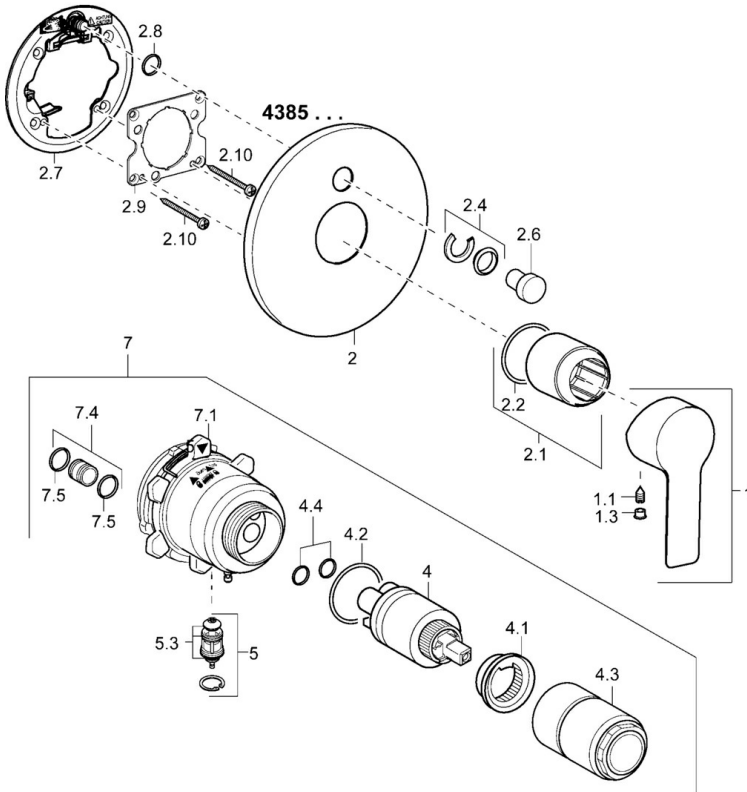

EAN: 4015474245136  
[static.hansa.com/43859503](https://static.hansa.com/43859503)

- Bathtub & Shower
- Single-lever, Trim Kit
- Concealed wall mounting
- Single operating lever/handle, Hot/Cold symbols
- Round rosette

### SP43859503

	Name	Code
1	Lever	59913650
1.1	Screw, M5x8, SW2.5	59904755
1.3	Symbol plug Grey	59912112
2	Cover plate, d 170 mm Discontinued	59913403
2.1	Cover sleeve	59912511
2.2	O-ring, 41x3	59913215
2.4	Flow limiting cap	59912924
2.6	Push button	59913656
2.7	Supporting plate	59913048
2.8	O-ring, d 7.65x1.78	59902337
2.9	Fixing plate	59913034
2.10	Screw, M4,5x80	59912890
4	Cartridge, 3.5 Eco	59912324
4	Cartridge, 3.5 Classic	59913075
4.1	Temperature adjustment limiter	59912325
4.2	O-ring, d 28.24x2.62 Discontinued	59912590
4.3	Screw sleeve, M38x1	59912115
4.4	O-ring, d 10.10x1.60 Discontinued	59905072
5	Diverter	59912985
5.3	Sealing kit Discontinued	59912997
7	Functional unit, H/C reversed	59912978
7	Functional unit, 3.5 (2011-) Discontinued	59913380
7.1	Blind nut	59912984
7.4	Connection nipple, (2014-)	59913885
7.5	O-ring, d 14x2	59912982
N.I.	Raising kit, 20 mm	59912754