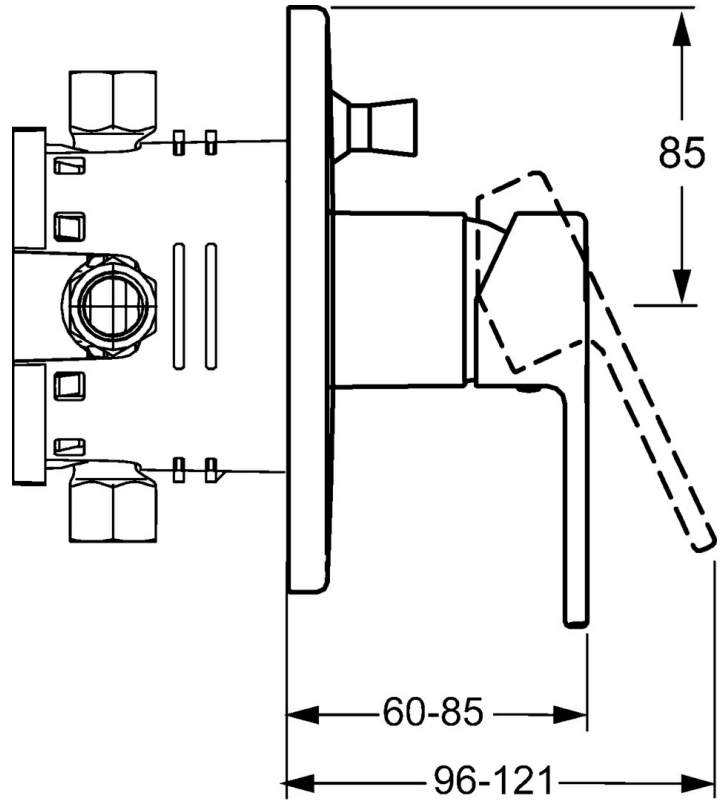

EAN: 4015474212817  
[static.hansa.com/43849573](https://static.hansa.com/43849573)

- Bathtub & Shower
- Single-lever, Trim Kit
- Concealed wall mounting
- Chrome
- Single operating lever/handle, Hot/Cold symbols
- Round rosette

### Flow properties

Flow-rate at 3 bar **22.2 / 21.0 l/min**

### Technical properties

Hot water supply **max. +80°C**  
 Working pressure **0.5-10 bar**