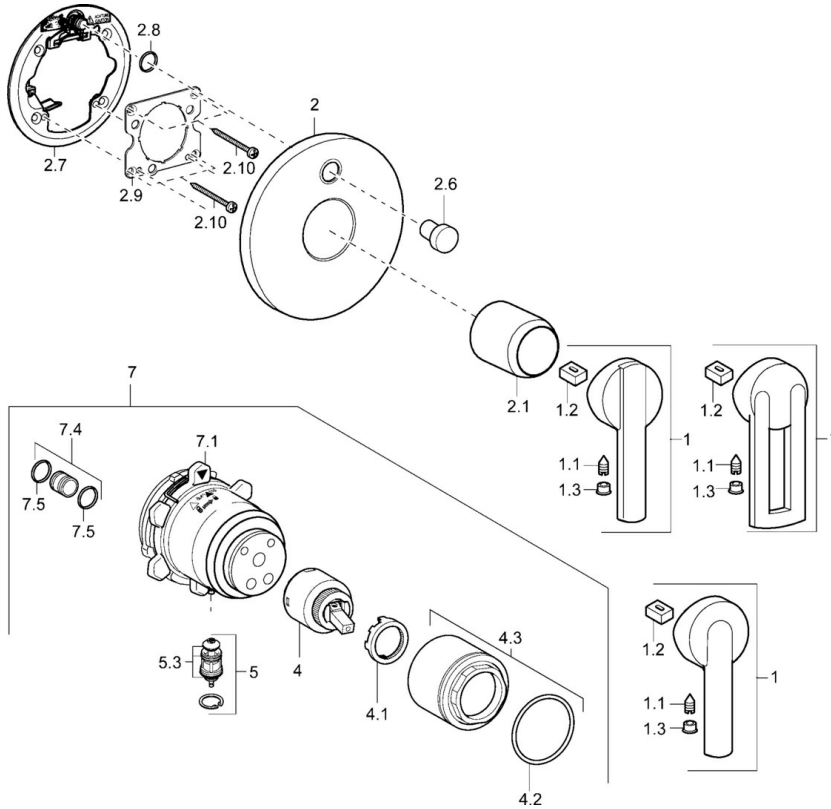

EAN: 4015474147010
static.hansa.com/43849500

- Bathtub & Shower
- Single-lever
- Concealed wall mounting
- Chrome
- Single operating lever/handle, Hot/Cold symbols

Technical data

Technical properties

Hot water supply	max. +80°C
Working pressure	0.5-10 bar

Regulations

EN standard	EN 817
-------------	---------------

Spare parts

SP43849500

	Name	Code
1	Lever Discontinued	43890005
1	Lever Discontinued	59913774
1	Lever Discontinued	43880003
1.1	Screw, M5x8, SW2.5	59904755
1.2	Bushing	59904778
1.3	Symbol plug Grey	59912112
2	Cover flange, d 48 mm Discontinued	59913079
2.1	Covering cap Discontinued	59912885
2.6	Push button Discontinued	59912884
2.7	Diverter Discontinued	59913036
2.8	O-ring, d 7.65x1.78	59902337
2.9	Fixing plate	59913034
2.10	Screw, M4.5x80	59912890
4	Cartridge, 4.0 Classic	59912791
4.1	Temperature adjustment limiter Discontinued	59912799
4.2	O-ring, d 40x2	59911507
4.3	Eye screw, M42x1, SW34 Discontinued	59912987
5	Diverter	59912985
5.3	Sealing kit Discontinued	59912997
7	Functional unit, H/C reversed Discontinued	59912977
7	Functional unit Discontinued	59912901
7.1	Blind nut	59912984
7.2	Valve	59912986
7.4	Connection nipple, (2014-)	59913885
7.5	O-ring, d 14x2	59912982
N.I.	Raising kit, 20 mm	59912754
N.I.	Snap	59912926