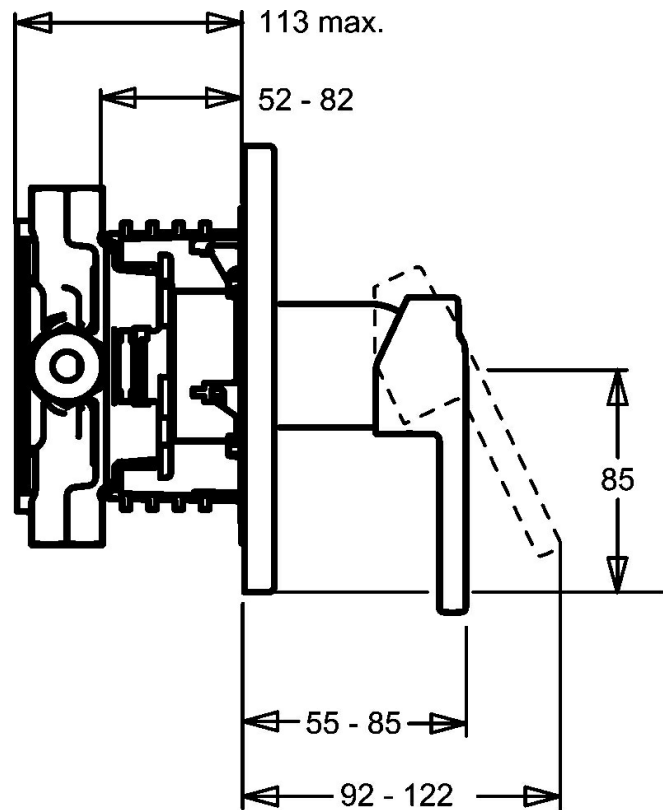

EAN: 4015474147010
static.hansa.com/43849500

- Bathtub & Shower
- Single-lever
- Concealed wall mounting
- Chrome
- Single operating lever/handle, Hot/Cold symbols

Technical data

Technical properties

Hot water supply	max. +80°C
Working pressure	0.5-10 bar

Regulations

EN standard	EN 817
-------------	---------------

Spare parts

SP43849500

	Name	Code
1	Lever Discontinued	43890005
1	Lever Discontinued	59913774
1	Lever Discontinued	43880003
1.1	Screw, M5x8, SW2.5	59904755
1.2	Bushing	59904778
1.3	Symbol plug Grey	59912112
2	Cover flange, d 48 mm Discontinued	59913079
2.1	Covering cap Discontinued	59912885
2.6	Push button Discontinued	59912884
2.7	Diverter Discontinued	59913036
2.8	O-ring, d 7.65x1.78	59902337
2.9	Fixing plate	59913034
2.10	Screw, M4.5x80	59912890
4	Cartridge, 4.0 Classic	59912791
4.1	Temperature adjustment limiter Discontinued	59912799
4.2	O-ring, d 40x2	59911507
4.3	Eye screw, M42x1, SW34 Discontinued	59912987
5	Diverter	59912985
5.3	Sealing kit Discontinued	59912997
7	Functional unit, H/C reversed Discontinued	59912977
7	Functional unit Discontinued	59912901
7.1	Blind nut	59912984
7.2	Valve	59912986
7.4	Connection nipple, (2014-)	59913885
7.5	O-ring, d 14x2	59912982
N.I.	Raising kit, 20 mm	59912754
N.I.	Snap	59912926