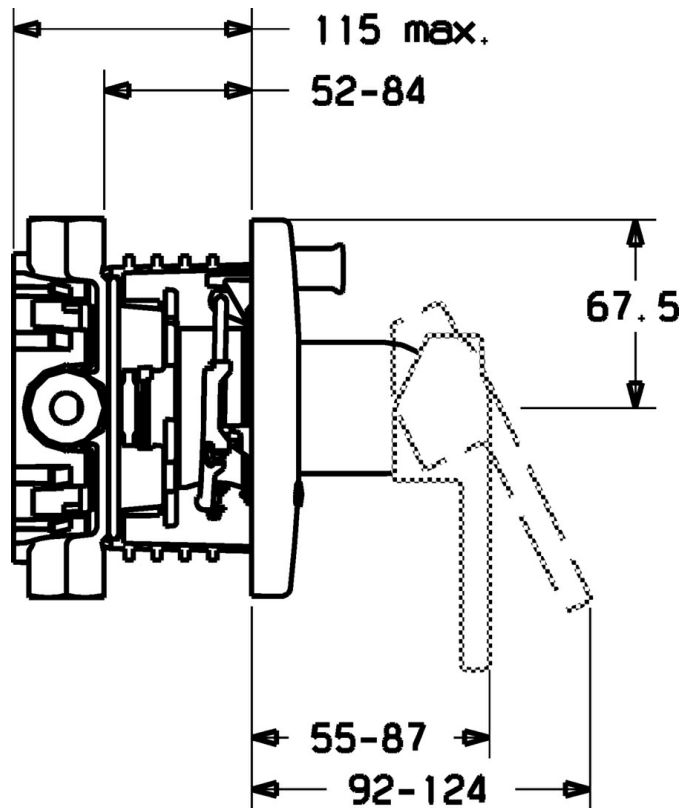

EAN: 4015474114616
static.hansa.com/43849000

- Bathtub & Shower
- Single-lever, Trim Kit
- Concealed wall mounting
- Chrome
- Single operating lever/handle, Hot/Cold symbols
- Round rosette

Technical data

Technical properties

Hot water supply	max. +80°C
Working pressure	0.5-10 bar

Regulations

EN standard	EN 817
-------------	--------

Spare parts

SP43849000

	Name	Code
1	Lever Discontinued	43880003
1	Lever Discontinued	43890005
1	Lever Discontinued	59913774
1.1	Screw, M5x8, SW2.5	59904755
1.2	Bushing	59904778
1.3	Symbol plug Grey	59912112
2	Cover flange, d 48 mm Discontinued	59913079
2	Cover flange, d 135 / d 48 mm Discontinued	59912887
2.1	Covering cap Discontinued	59912885
2.3	Screw, M5x25	59912881
2.6	Push button Discontinued	59912884
2.7	Diverter Discontinued	59913036
2.8	O-ring, d 7.65x1.78	59902337
2.9	Fixing plate	59913034
2.10	Screw, M4.5x80	59912890
4	Cartridge, 4.0 Classic	59912791
4.1	Temperature adjustment limiter Discontinued	59912799
4.2	O-ring, d 40x2	59911507
4.3	Eye screw, M42x1, SW34 Discontinued	59912987
5	Diverter	59912985
5.3	Sealing kit Discontinued	59912997
7	Functional unit Discontinued	59912901
7	Functional unit, H/C reversed Discontinued	59912977
7.1	Blind nut	59912984
7.2	Valve	59912986
7.4	Connection nipple, (2014-)	59913885
7.5	O-ring, d 14x2	59912982
N.I.	Raising kit, 20 mm	59912754