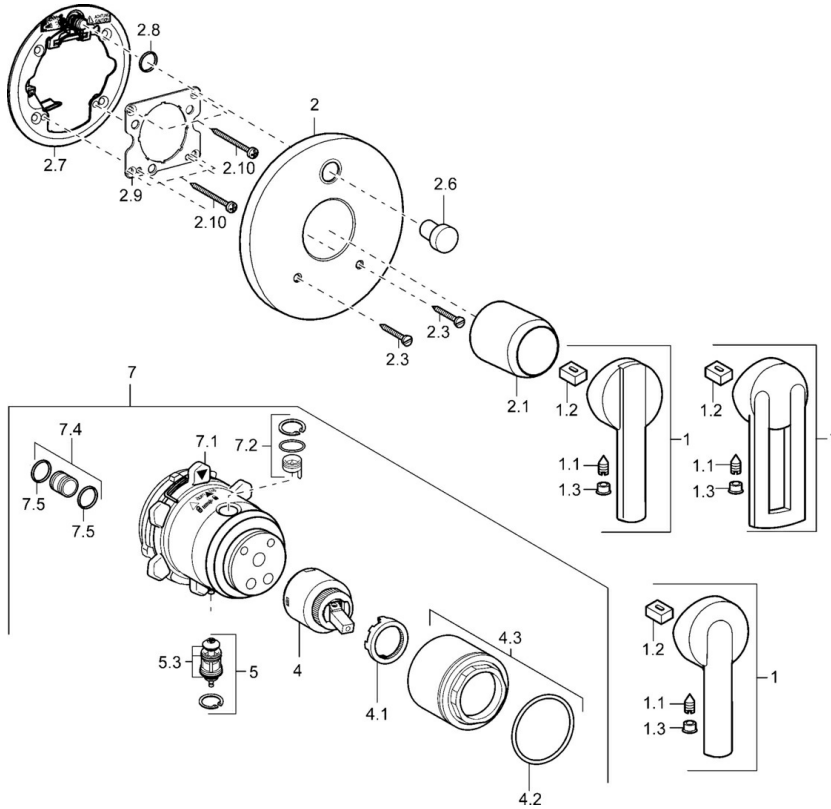

EAN: 4015474114616
static.hansa.com/43849000

- Bathtub & Shower
- Single-lever, Trim Kit
- Concealed wall mounting
- Chrome
- Single operating lever/handle, Hot/Cold symbols
- Round rosette

Technical data

Technical properties

Hot water supply	max. +80°C
Working pressure	0.5-10 bar

Regulations

EN standard	EN 817
-------------	--------

Spare parts

SP43849000

	Name	Code
1	Lever Discontinued	43880003
1	Lever Discontinued	43890005
1	Lever Discontinued	59913774
1.1	Screw, M5x8, SW2.5	59904755
1.2	Bushing	59904778
1.3	Symbol plug Grey	59912112
2	Cover flange, d 48 mm Discontinued	59913079
2	Cover flange, d 135 / d 48 mm Discontinued	59912887
2.1	Covering cap Discontinued	59912885
2.3	Screw, M5x25	59912881
2.6	Push button Discontinued	59912884
2.7	Diverter Discontinued	59913036
2.8	O-ring, d 7.65x1.78	59902337
2.9	Fixing plate	59913034
2.10	Screw, M4.5x80	59912890
4	Cartridge, 4.0 Classic	59912791
4.1	Temperature adjustment limiter Discontinued	59912799
4.2	O-ring, d 40x2	59911507
4.3	Eye screw, M42x1, SW34 Discontinued	59912987
5	Diverter	59912985
5.3	Sealing kit Discontinued	59912997
7	Functional unit Discontinued	59912901
7	Functional unit, H/C reversed Discontinued	59912977
7.1	Blind nut	59912984
7.2	Valve	59912986
7.4	Connection nipple, (2014-)	59913885
7.5	O-ring, d 14x2	59912982
N.I.	Raising kit, 20 mm	59912754