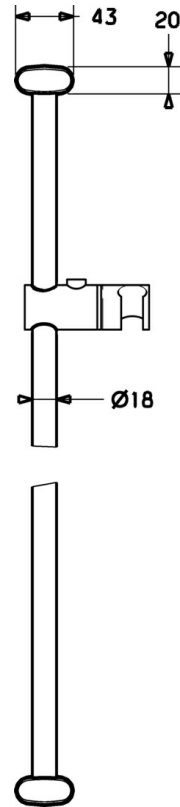

EAN: 4015474105560
static.hansa.com/43830190

- Shower solutions
- Wall mounted
- Chrome

Technical data

Technical properties

Hot water supply	max. +65°C
Working pressure	0.5-5 bar

Spare parts

SP43830190

Name	Code
2 Shower pipe holder Discontinued	59912842
2.1 Fixing set Discontinued	59912081
2.2 Screw, M5x6, SW2.5	59912617
3 Hand shower holder Discontinued	59912085
4 Hand shower Discontinued	51170200
4.1 Hose coupling, G1/2 Discontinued	59912237
4.2 Strainer	59906859
5 Shower hose, L=1600	04120500
5.1 Gasket ring, d 21x12x2	59912304