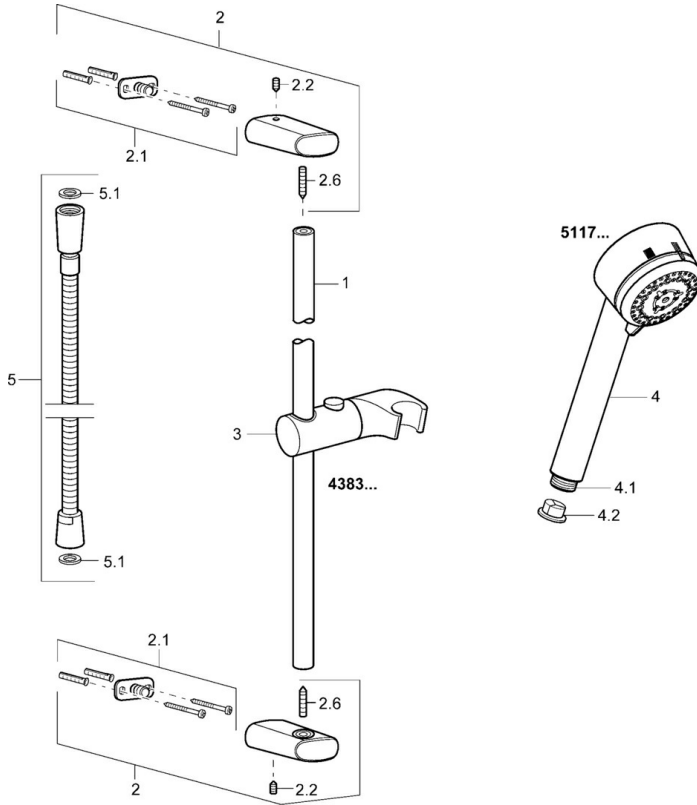

EAN: 4015474105560
static.hansa.com/43830190

- Shower solutions
- Wall mounted
- Chrome

Technical data

Technical properties

Hot water supply	max. +65°C
Working pressure	0.5-5 bar

Spare parts

SP43830190

Name	Code
2 Shower pipe holder Discontinued	59912842
2.1 Fixing set Discontinued	59912081
2.2 Screw, M5x6, SW2.5	59912617
3 Hand shower holder Discontinued	59912085
4 Hand shower Discontinued	51170200
4.1 Hose coupling, G1/2 Discontinued	59912237
4.2 Strainer	59906859
5 Shower hose, L=1600	04120500
5.1 Gasket ring, d 21x12x2	59912304