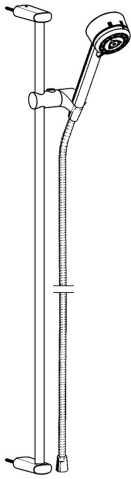

EAN: 4015474105560
static.hansa.com/43830190

- Shower solutions
- Wall mounted
- Chrome

Technical data

Technical properties

Hot water supply	max. +65°C
Working pressure	0.5-5 bar

Spare parts

SP43830190

Name	Code
2 Shower pipe holder Discontinued	59912842
2.1 Fixing set Discontinued	59912081
2.2 Screw, M5x6, SW2.5	59912617
3 Hand shower holder Discontinued	59912085
4 Hand shower Discontinued	51170200
4.1 Hose coupling, G1/2 Discontinued	59912237
4.2 Strainer	59906859
5 Shower hose, L=1600	04120500
5.1 Gasket ring, d 21x12x2	59912304