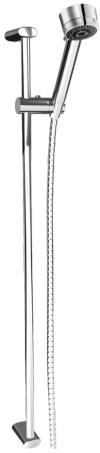

EAN: 4015474105560
static.hansa.com/43830190

- Shower solutions
- Wall mounted
- Chrome

Technical data

Technical properties

Hot water supply	max. +65°C
Working pressure	0.5-5 bar

Spare parts

SP43830190

Name	Code
2 Shower pipe holder Discontinued	59912842
2.1 Fixing set Discontinued	59912081
2.2 Screw, M5x6, SW2.5	59912617
3 Hand shower holder Discontinued	59912085
4 Hand shower Discontinued	51170200
4.1 Hose coupling, G1/2 Discontinued	59912237
4.2 Strainer	59906859
5 Shower hose, L=1600	04120500
5.1 Gasket ring, d 21x12x2	59912304