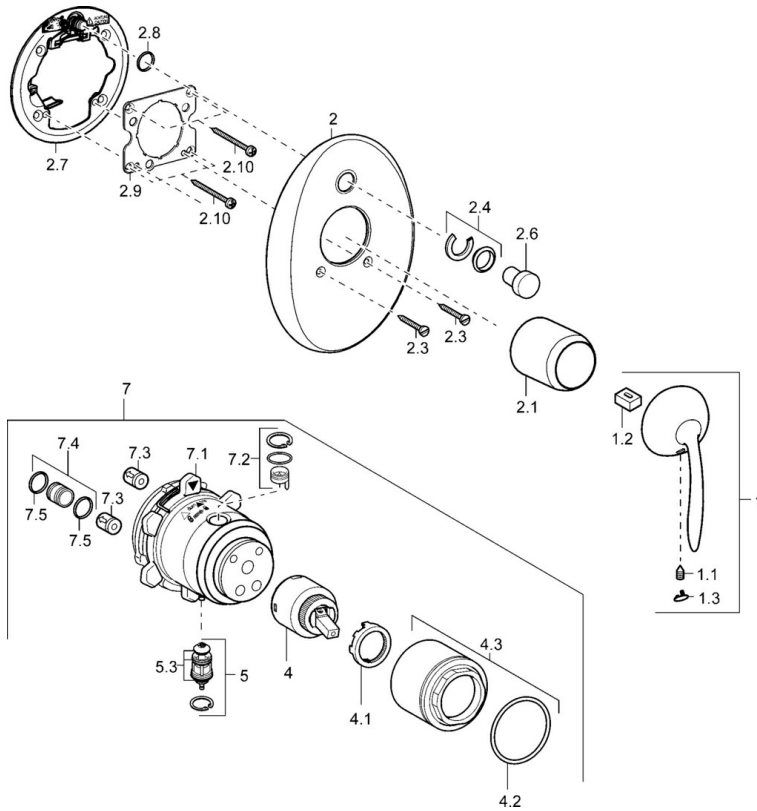

EAN: 4015474114975
static.hansa.com/43649001

- Bathtub & Shower
- Trim Kit, Single-lever
- Concealed wall mounting
- Chrome

Technical data

Technical properties

Hot water supply	max. +80°C
Working pressure	0.5-10 bar

Spare parts

SP43649001

	Name	Code
1	Lever Discontinued	59912864
1.1	Screw, M5x8, SW2.5	59904755
1.2	Bushing	59904778
1.3	Plug Discontinued	59911480
2	Cover flange Discontinued	59912938
2.1	Covering cap Discontinued	59912885
2.3	Screw, M5x25	59912881
2.4	Flow limiting cap	59912924
2.6	Snap	59912926
2.7	Diverter Discontinued	59913036
2.8	O-ring, d 7.65x1.78	59902337
2.9	Fixing plate	59913034
2.10	Screw, M4.5x80	59912890
4	Cartridge, 4.0 Classic	59912791
4.1	Temperature adjustment limiter Discontinued	59912799
4.2	O-ring, d 40x2	59911507
4.3	Eye screw, M42x1, SW34 Discontinued	59912987
5	Diverter	59912985
5.3	Sealing kit Discontinued	59912997
7	Functional unit, H/C reversed Discontinued	59912977
7	Functional unit Discontinued	59912901
7.1	Blind nut	59912984
7.2	Valve	59912986
7.4	Connection nipple, (2014-)	59913885
7.5	O-ring, d 14x2	59912982
N.I.	Raising kit, 20 mm	59912754