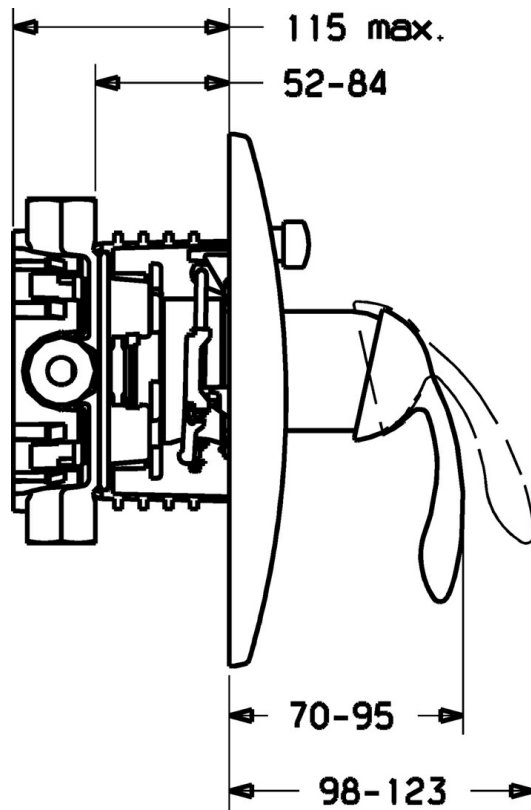

EAN: 4015474114975
static.hansa.com/43649001

- Bathtub & Shower
- Trim Kit, Single-lever
- Concealed wall mounting
- Chrome

Technical data

Technical properties

Hot water supply	max. +80°C
Working pressure	0.5-10 bar

Spare parts

SP43649001

	Name	Code
1	Lever Discontinued	59912864
1.1	Screw, M5x8, SW2.5	59904755
1.2	Bushing	59904778
1.3	Plug Discontinued	59911480
2	Cover flange Discontinued	59912938
2.1	Covering cap Discontinued	59912885
2.3	Screw, M5x25	59912881
2.4	Flow limiting cap	59912924
2.6	Snap	59912926
2.7	Diverter Discontinued	59913036
2.8	O-ring, d 7.65x1.78	59902337
2.9	Fixing plate	59913034
2.10	Screw, M4.5x80	59912890
4	Cartridge, 4.0 Classic	59912791
4.1	Temperature adjustment limiter Discontinued	59912799
4.2	O-ring, d 40x2	59911507
4.3	Eye screw, M42x1, SW34 Discontinued	59912987
5	Diverter	59912985
5.3	Sealing kit Discontinued	59912997
7	Functional unit, H/C reversed Discontinued	59912977
7	Functional unit Discontinued	59912901
7.1	Blind nut	59912984
7.2	Valve	59912986
7.4	Connection nipple, (2014-)	59913885
7.5	O-ring, d 14x2	59912982
N.I.	Raising kit, 20 mm	59912754