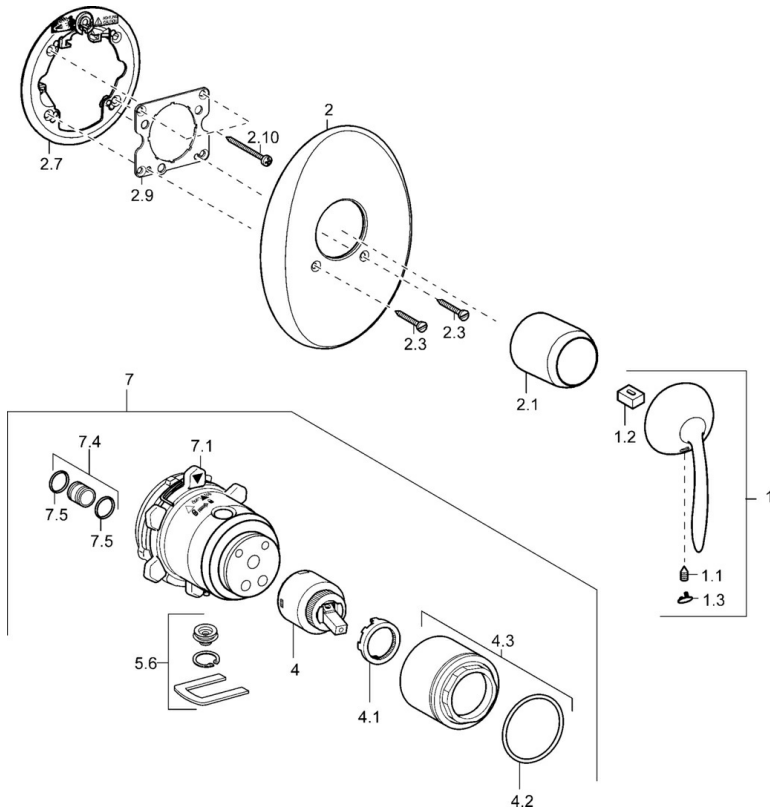

EAN: 4015474114586  
[static.hansa.com/43639001](http://static.hansa.com/43639001)

- Shower solutions
- Single-lever, Trim Kit
- Concealed wall mounting
- Chrome
- Single operating lever/handle, Hot/Cold symbols

## Technical data

### Technical properties

Hot water supply	<b>max. +80°C</b>
Working pressure	<b>0.5-10 bar</b>

### SP43639001

	Name	Code
1	Lever Discontinued	59912864
1.1	Screw, M5x8, SW2.5	59904755
1.2	Bushing	59904778
1.3	Plug Discontinued	59911480
2	Cover flange Discontinued	59912939
2.1	Covering cap Discontinued	59912885
2.3	Screw, M5x25	59912881
2.7	Fixing sleeve Discontinued	59913035
2.9	Fixing plate	59913034
2.10	Screw, M4.5x80	59912890
4	Cartridge, 4.0 Classic	59912791
4.1	Temperature adjustment limiter Discontinued	59912799
4.2	O-ring, d 40x2	59911507
4.3	Eye screw, M42x1, SW34 Discontinued	59912987
5.6	Plug	59912981
7	Functional unit, H/C reversed Discontinued	59912977
7	Functional unit, 4.0 Discontinued	59912900
7.1	Blind nut	59912984
7.4	Connection nipple, (2014-)	59913885
7.5	O-ring, d 14x2	59912982
N.I.	Raising kit, 20 mm	59912754