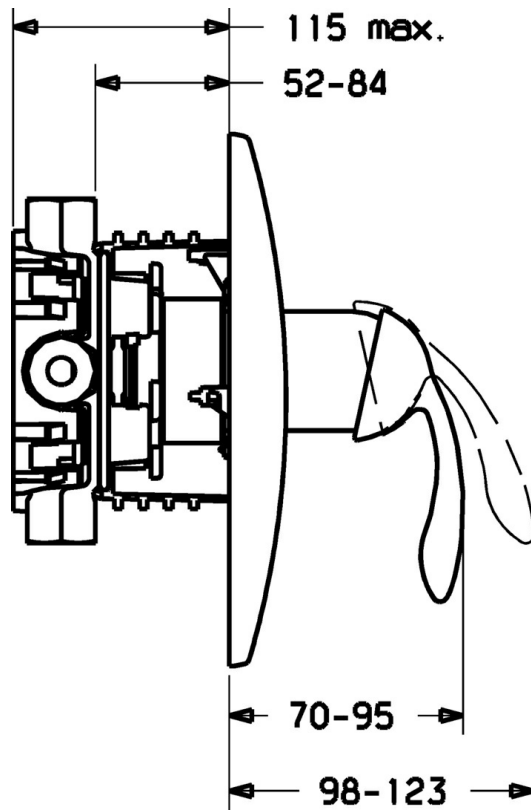

EAN: 4015474114586  
[static.hansa.com/43639001](http://static.hansa.com/43639001)

- Shower solutions
- Single-lever, Trim Kit
- Concealed wall mounting
- Chrome
- Single operating lever/handle, Hot/Cold symbols

## Technical data

### Technical properties

Hot water supply	<b>max. +80°C</b>
Working pressure	<b>0.5-10 bar</b>

### SP43639001

	Name	Code
1	Lever Discontinued	59912864
1.1	Screw, M5x8, SW2.5	59904755
1.2	Bushing	59904778
1.3	Plug Discontinued	59911480
2	Cover flange Discontinued	59912939
2.1	Covering cap Discontinued	59912885
2.3	Screw, M5x25	59912881
2.7	Fixing sleeve Discontinued	59913035
2.9	Fixing plate	59913034
2.10	Screw, M4.5x80	59912890
4	Cartridge, 4.0 Classic	59912791
4.1	Temperature adjustment limiter Discontinued	59912799
4.2	O-ring, d 40x2	59911507
4.3	Eye screw, M42x1, SW34 Discontinued	59912987
5.6	Plug	59912981
7	Functional unit, H/C reversed Discontinued	59912977
7	Functional unit, 4.0 Discontinued	59912900
7.1	Blind nut	59912984
7.4	Connection nipple, (2014-)	59913885
7.5	O-ring, d 14x2	59912982
N.I.	Raising kit, 20 mm	59912754