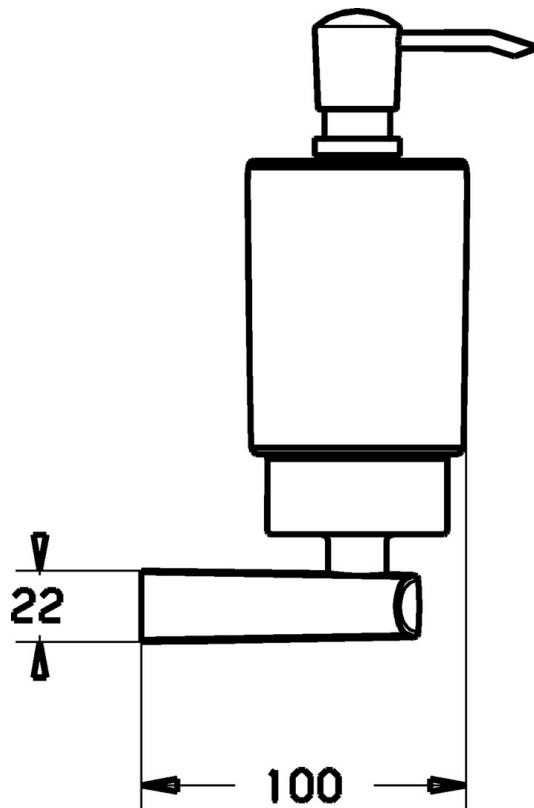

EAN: 4015474101975  
[static.hansa.com/43350900](https://static.hansa.com/43350900)

- Bathroom
- Accessories
- Wall mounted
- Chrome

### SP43350900

	Name	Code
1	Fixing set Discontinued	59912081
2	Screw, M5x6, SW2.5	59912617
2.2	Wall bracket, 45 mm Discontinued	59912830
2.4	Inner part, d 51x45 Discontinued	59912831
4	Lotion dispenser, (2004-) Discontinued	59911824
4.1	Lotion dispenser Discontinued	59912833
4.2	Supply Discontinued	59912563