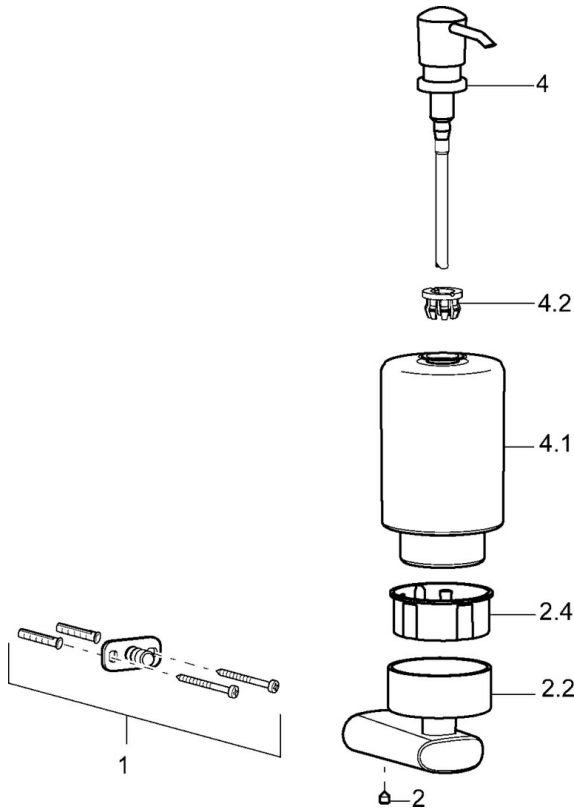

EAN: 4015474101975  
[static.hansa.com/43350900](https://static.hansa.com/43350900)

- Bathroom
- Accessories
- Wall mounted
- Chrome

### Technical data

## Spare parts

### SP43350900

	Name	Code
1	Fixing set Discontinued	59912081
2	Screw, M5x6, SW2.5	59912617
2.2	Wall bracket, 45 mm Discontinued	59912830
2.4	Inner part, d 51x45 Discontinued	59912831
4	Lotion dispenser, (2004-) Discontinued	59911824
4.1	Lotion dispenser Discontinued	59912833
4.2	Supply Discontinued	59912563