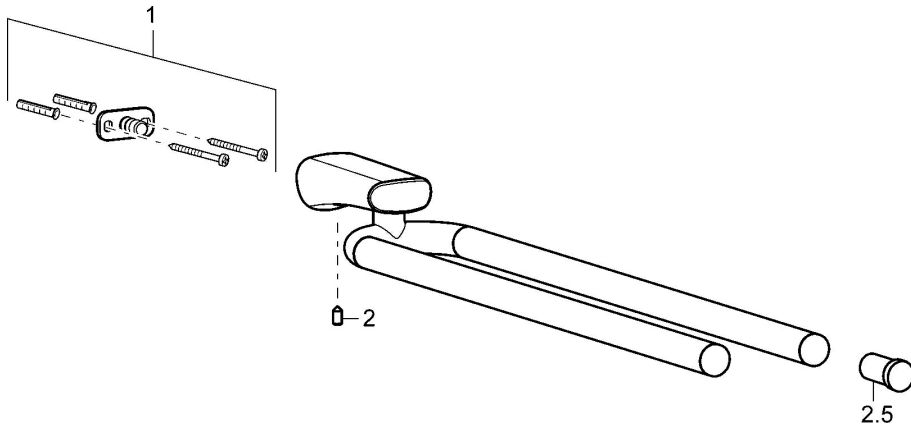

EAN: 4015474101777
static.hansa.com/43290900

- Bathroom
- Accessories
- Wall mounted
- Chrome

Technical data

Spare parts

SP43290900

	Name	Code
1	Fixing set Discontinued	59912081
2	Pin, M5x8 Discontinued	59912082
2.5	Cap Discontinued	59912835