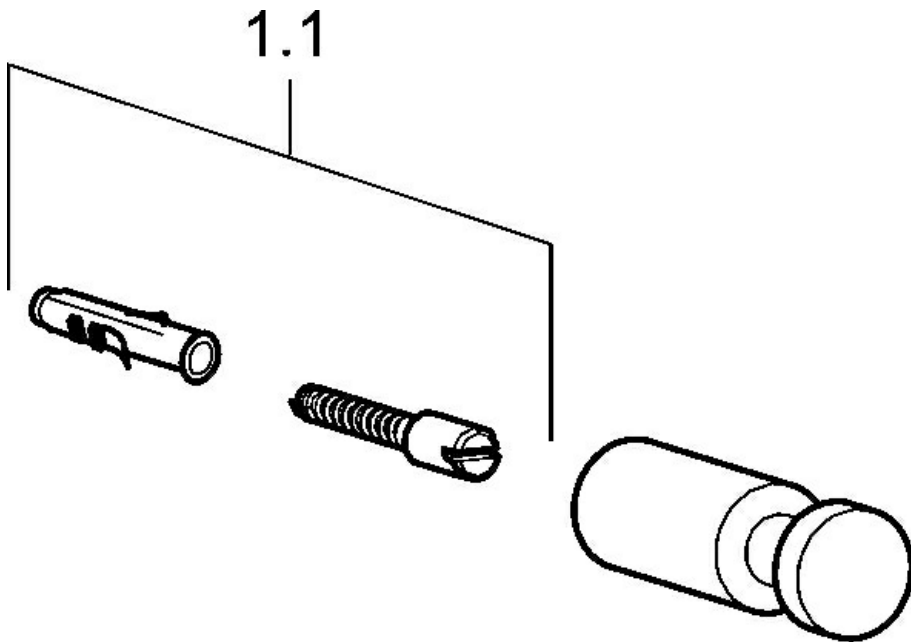

EAN: 4015474101753
static.hansa.com/43270900

- Bathroom
- Accessories
- Wall mounted
- Chrome

Technical data

Spare parts

SP43270900

	Name	Code
1.1	Wall bracket Discontinued	59912084