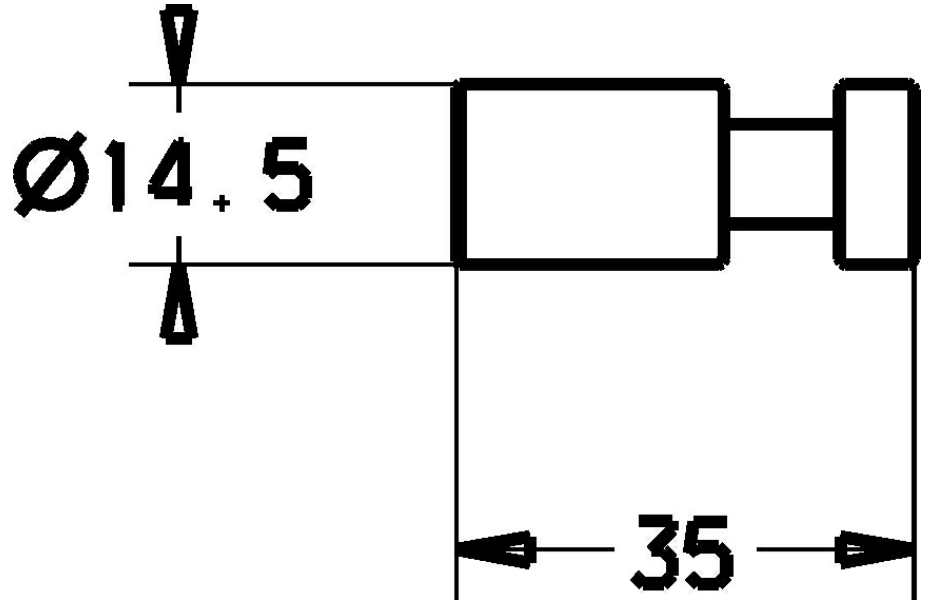

EAN: 4015474101753
static.hansa.com/43270900

- Bathroom
- Accessories
- Wall mounted
- Chrome

Technical data

Spare parts

SP43270900

	Name	Code
1.1	Wall bracket Discontinued	59912084