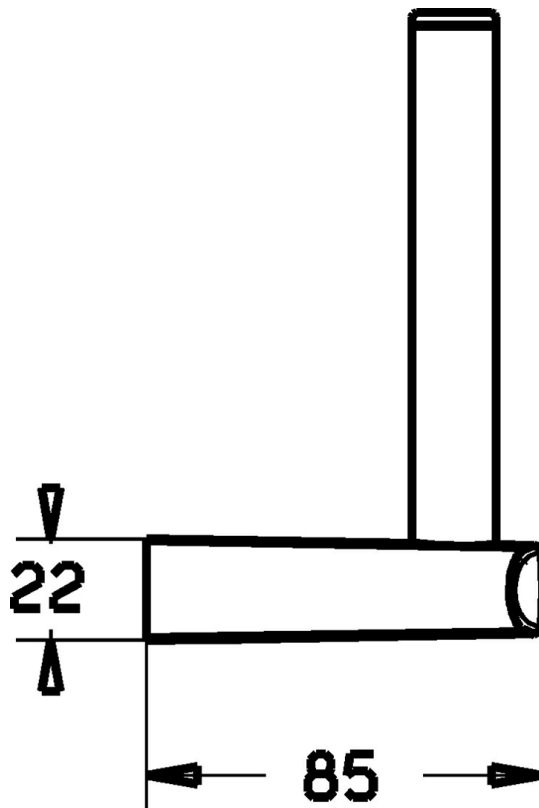

EAN: 4015474101722
static.hansa.com/43260900

- Bathroom
- Accessories
- Wall mounted
- Chrome

Technical data

Spare parts

SP43260900

	Name	Code
1	Fixing set Discontinued	59912081
2	Screw, M5x6, SW2.5	59912617