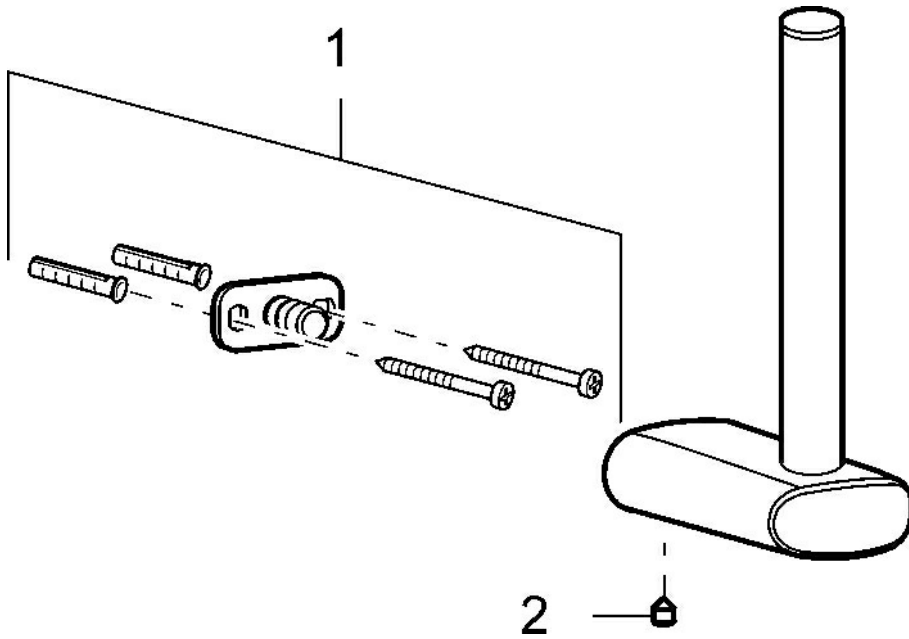

EAN: 4015474101722
static.hansa.com/43260900

- Bathroom
- Accessories
- Wall mounted
- Chrome

Technical data

Spare parts

SP43260900

	Name	Code
1	Fixing set Discontinued	59912081
2	Screw, M5x6, SW2.5	59912617