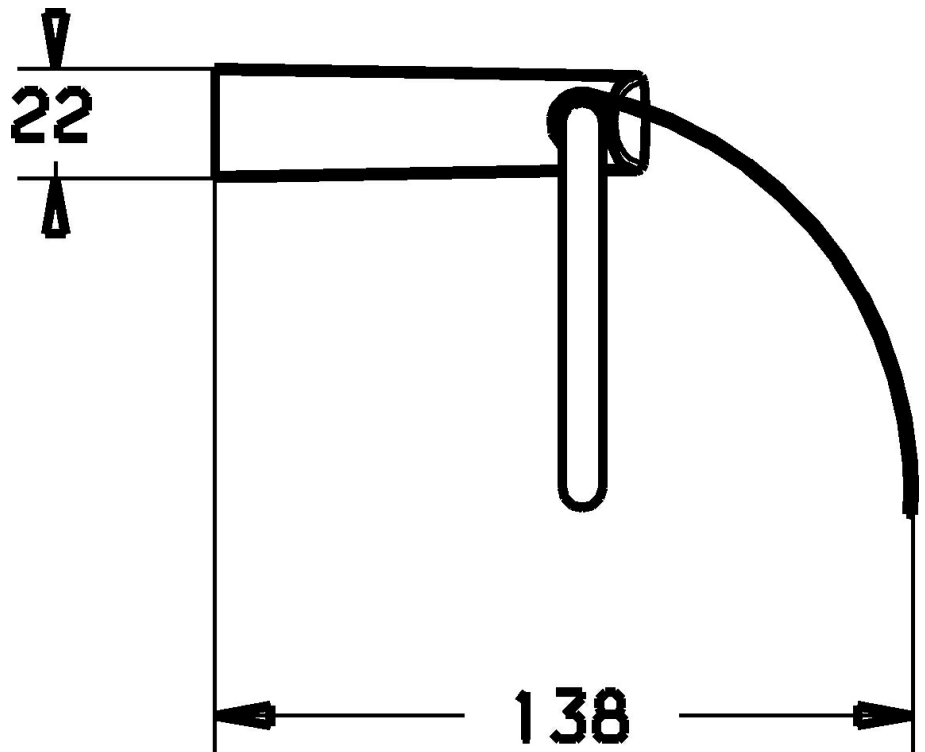

EAN: 4015474101647  
[static.hansa.com/43240900](https://static.hansa.com/43240900)

- Bathroom
- Accessories
- Wall mounted
- Chrome

### SP43240900

	Name	Code
1	Fixing set Discontinued	59912081
2	Screw, M5x6, SW2.5	59912617
5.1	Cap Discontinued	59912836
5.3	Fixing set Discontinued	59912840