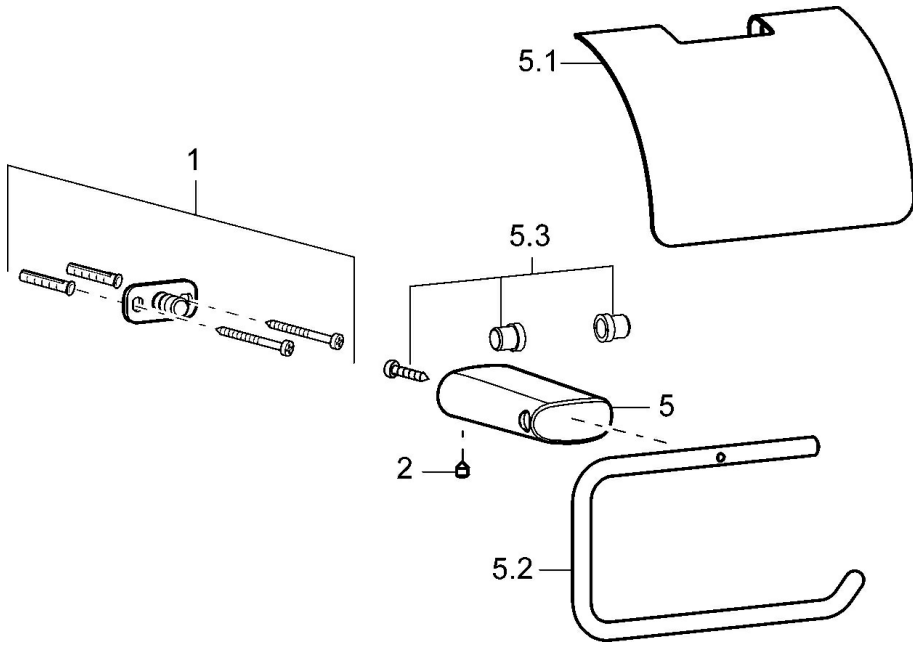

EAN: 4015474101647  
[static.hansa.com/43240900](https://static.hansa.com/43240900)

- Bathroom
- Accessories
- Wall mounted
- Chrome

## Spare parts

### SP43240900

	Name	Code
1	Fixing set Discontinued	59912081
2	Screw, M5x6, SW2.5	59912617
5.1	Cap Discontinued	59912836
5.3	Fixing set Discontinued	59912840