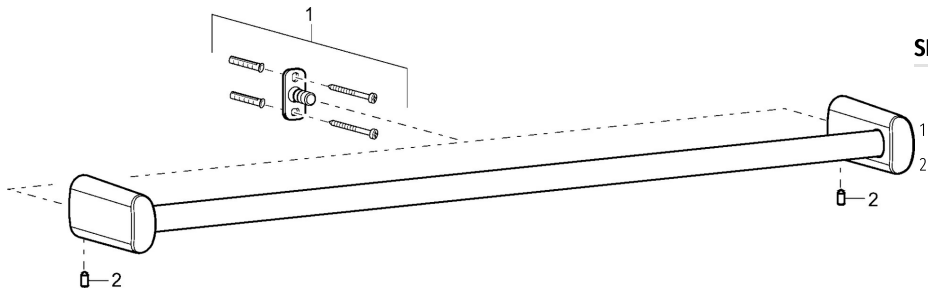

EAN: 4015474101623
static.hansa.com/43230900

- Bathroom
- Accessories
- Wall mounted
- Chrome

Technical data

Spare parts

SP43220900

Name	Code
Fixing set Discontinued	59912081
Pin, M5x8 Discontinued	59912082