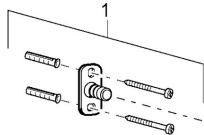

EAN: 4015474101609
static.hansa.com/43220900

- Bathroom
- Accessories
- Wall mounted
- Chrome

Technical data

Spare parts

SP43220900

Name	Code
Fixing set Discontinued	59912081
Pin, M5x8 Discontinued	59912082