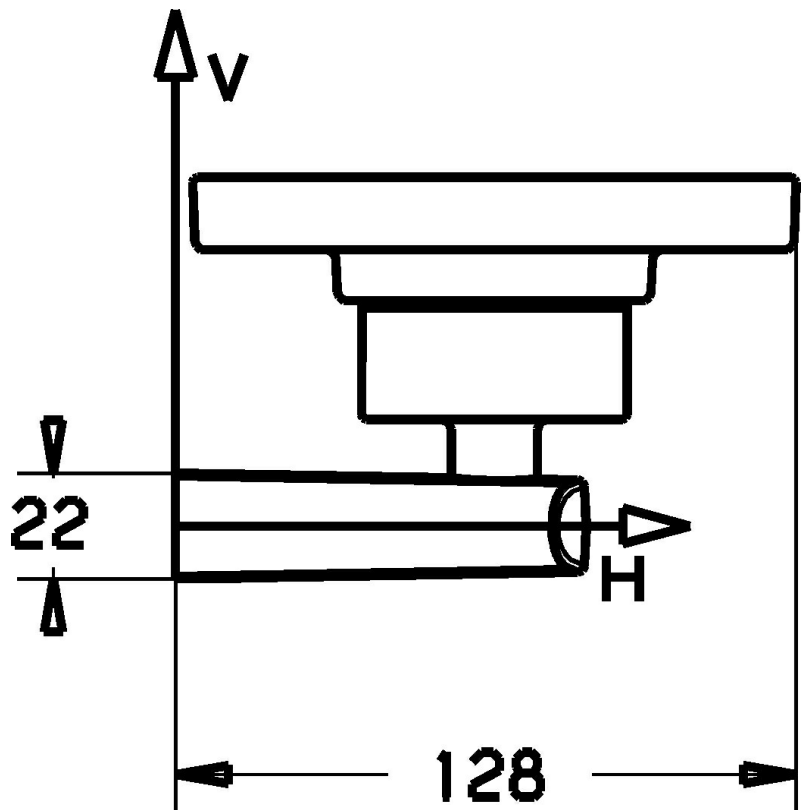

EAN: 4015474101586
static.hansa.com/43200900

- Shower solutions
- Accessories
- Wall mounted
- Chrome

Technical data

Spare parts

SP43200900

	Name	Code
1	Fixing set Discontinued	59912081
2	Screw, M5x6, SW2.5	59912617
2.2	Wall bracket, 45 mm Discontinued	59912830
2.4	Inner part, d 51x45 Discontinued	59912831
5	Soap holder Discontinued	59912834