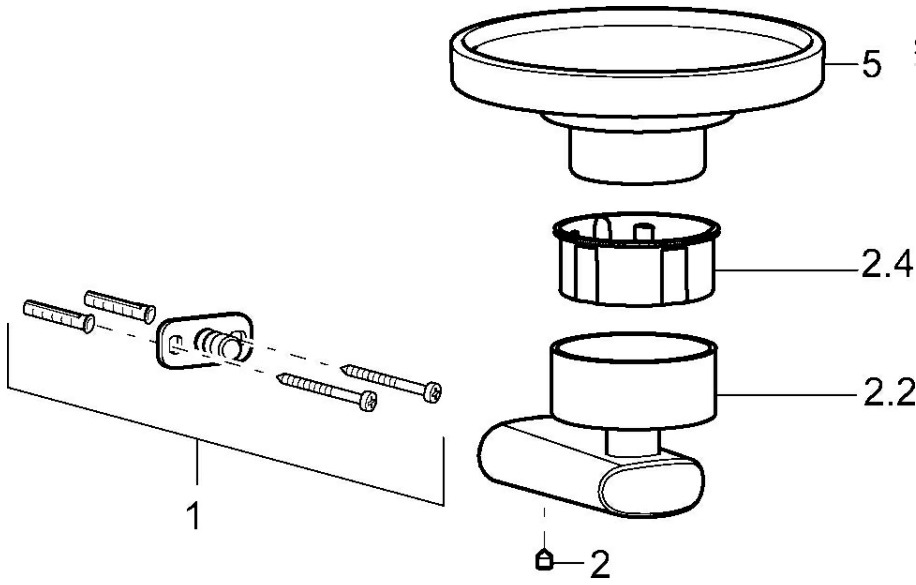

EAN: 4015474101586
static.hansa.com/43200900

- Shower solutions
- Accessories
- Wall mounted
- Chrome

Technical data

Spare parts

SP43200900

	Name	Code
1	Fixing set Discontinued	59912081
2	Screw, M5x6, SW2.5	59912617
2.2	Wall bracket, 45 mm Discontinued	59912830
2.4	Inner part, d 51x45 Discontinued	59912831
5	Soap holder Discontinued	59912834