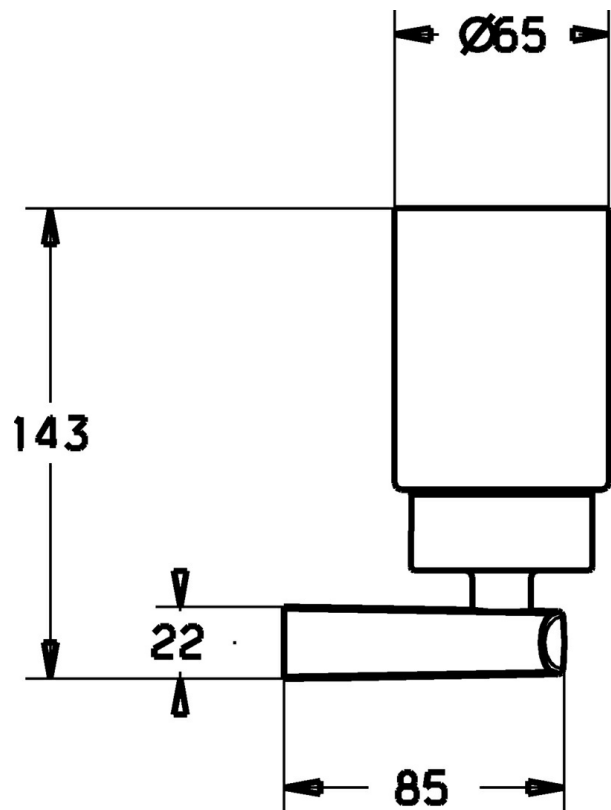

EAN: 4015474101548
static.hansa.com/43190900

- Bathroom
- Accessories
- Wall mounted
- Chrome

Technical data

Spare parts

SP43190900

	Name	Code
1	Fixing set Discontinued	59912081
2	Screw, M5x6, SW2.5	59912617
2.2	Wall bracket, 45 mm Discontinued	59912830
2.4	Inner part, d 51x45 Discontinued	59912831
3	Glass Discontinued	59912832