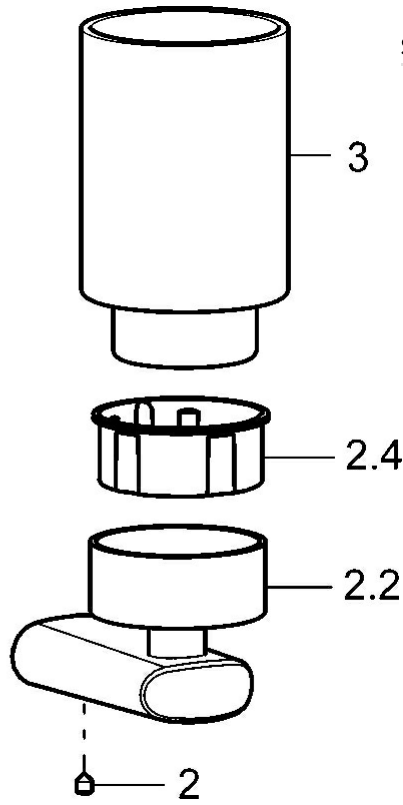

EAN: 4015474101548
static.hansa.com/43190900

- Bathroom
- Accessories
- Wall mounted
- Chrome

Technical data

Spare parts

SP43190900

	Name	Code
1	Fixing set Discontinued	59912081
2	Screw, M5x6, SW2.5	59912617
2.2	Wall bracket, 45 mm Discontinued	59912830
2.4	Inner part, d 51x45 Discontinued	59912831
3	Glass Discontinued	59912832