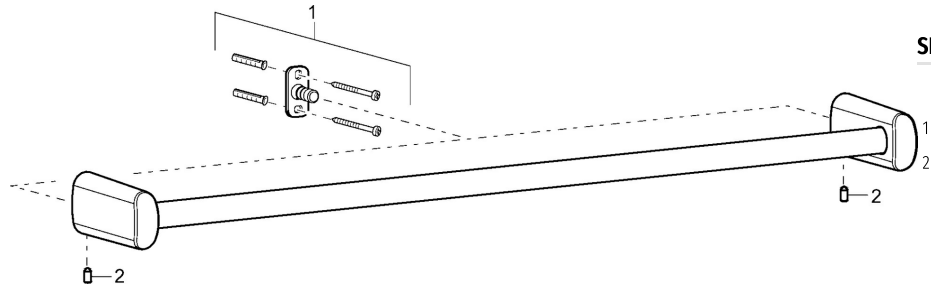

EAN: 4015474101500  
[static.hansa.com/43160900](https://static.hansa.com/43160900)

- Bathtub & Shower
- Accessories
- Wall mounted
- Chrome

#### SP43220900

Name	Code
Fixing set Discontinued	59912081
Pin, M5x8 Discontinued	59912082