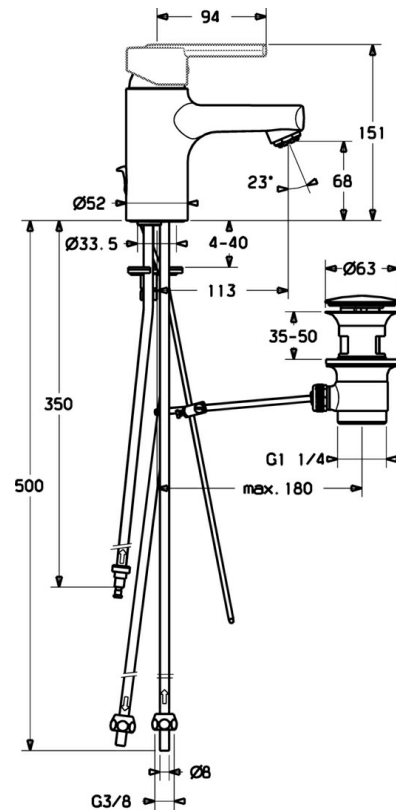

EAN: 4015474100572  
[static.hansa.com/43131100](http://static.hansa.com/43131100)

- Washbasin
- Single-lever, Low pressure
- Deck mounted
- Chrome
- Fixed spout
- Laminar stream
- Single operating lever/handle, Hot/Cold symbols
- Pop-up waste with draw-rod
- Copper inlet pipes

### Technical properties

DN-size (nominal dimension)	<b>DN15</b>
Hot water supply	<b>max. +80°C</b>
Working pressure	<b>0.5-5 bar</b>
Connection size	<b>Ø 8 mm</b>
Projection	<b>113 mm</b>
Material	<b>Brass</b>

### SP43131100

	Name	Code
1	Lever Discontinued	59913774
1	Lever Discontinued	43880003
1	Lever Discontinued	43890005
1.1	Screw, M5x8, SW2.5	59904755
1.2	Bushing	59904778
1.3	Symbol plug Grey	59912112
2	Covering cap Discontinued	59912797
3	Screw, M42x1, SW34 Discontinued	59912798
4	Cartridge, 4.0 Classic	59912791
4.1	Temperature adjustment limiter Discontinued	59912799
5.1	Pop-up operating rod	59912804
5.2	Swivel joint	59904624
5.3	Gasket, 37x48x3.5	59911422
5.5	Fixing plate	59904765
5.6	Screw, M8x1, SW13	59904766
5.7	Fixing set	59910749
5.8	Pipe, M8x1, L=560	59912806
5.12	Fixing screw, M8x1, L=140	59912474
6	Aerator, M24x1 A, low pressure	59902692
6.1	Aerator, M22/24, ND	59901553
7	Pop-up waste	59911441
9	Fitting nut	59904969
9.1	Sealing kit, 14.9x8.5x1	59902352
9.2	Sealing kit, 10x8	59902272
9.3	Hose	59902151
N.I.	Washer with chain holder	59902219
N.I.	Key, SW30/34	59912108