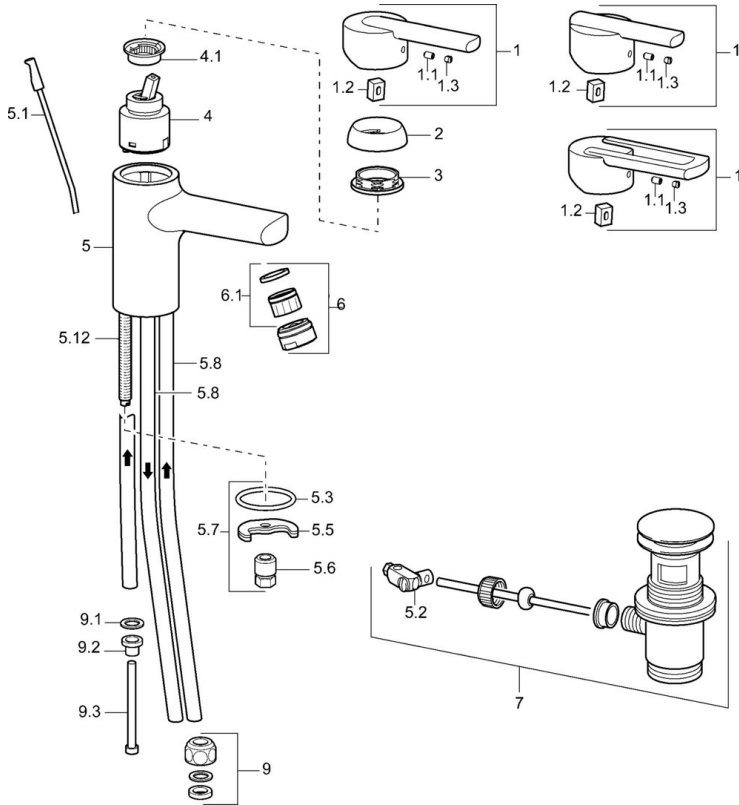

EAN: 4015474100572  
[static.hansa.com/43131100](http://static.hansa.com/43131100)

- Washbasin
- Single-lever, Low pressure
- Deck mounted
- Chrome
- Fixed spout
- Laminar stream
- Single operating lever/handle, Hot/Cold symbols
- Pop-up waste with draw-rod
- Copper inlet pipes

## Technical data

### Technical properties

DN-size (nominal dimension)	<b>DN15</b>
Hot water supply	<b>max. +80°C</b>
Working pressure	<b>0.5-5 bar</b>
Connection size	<b>Ø 8 mm</b>
Projection	<b>113 mm</b>
Material	<b>Brass</b>

### SP43131100

	Name	Code
1	Lever Discontinued	59913774
1	Lever Discontinued	43880003
1	Lever Discontinued	43890005
1.1	Screw, M5x8, SW2.5	59904755
1.2	Bushing	59904778
1.3	Symbol plug Grey	59912112
2	Covering cap Discontinued	59912797
3	Screw, M42x1, SW34 Discontinued	59912798
4	Cartridge, 4.0 Classic	59912791
4.1	Temperature adjustment limiter Discontinued	59912799
5.1	Pop-up operating rod	59912804
5.2	Swivel joint	59904624
5.3	Gasket, 37x48x3.5	59911422
5.5	Fixing plate	59904765
5.6	Screw, M8x1, SW13	59904766
5.7	Fixing set	59910749
5.8	Pipe, M8x1, L=560	59912806
5.12	Fixing screw, M8x1, L=140	59912474
6	Aerator, M24x1 A, low pressure	59902692
6.1	Aerator, M22/24, ND	59901553
7	Pop-up waste	59911441
9	Fitting nut	59904969
9.1	Sealing kit, 14.9x8.5x1	59902352
9.2	Sealing kit, 10x8	59902272
9.3	Hose	59902151
N.I.	Washer with chain holder	59902219
N.I.	Key, SW30/34	59912108