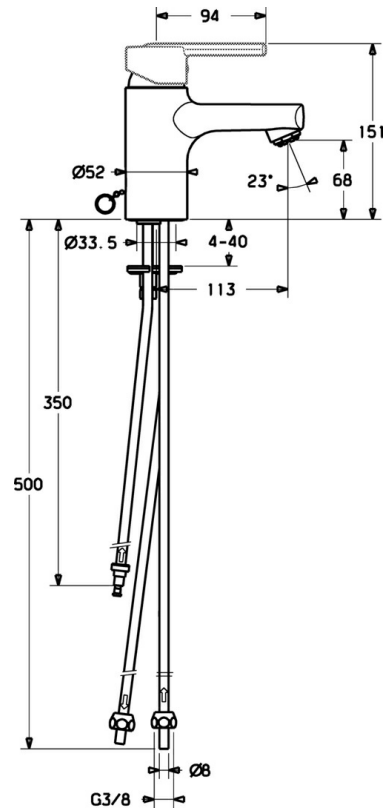

EAN: 4015474100565
static.hansa.com/43111100

- Washbasin
- Single-lever, Low pressure
- Deck mounted
- Chrome
- Fixed spout
- Laminar stream
- Single operating lever/handle, Hot/Cold symbols
- Chain holder with chain
- Copper inlet pipes
- Without pop-up waste

Technical data

Technical properties

DN-size (nominal dimension)	DN15
Hot water supply	max. +80°C
Working pressure	0.5-5 bar
Connection size	Ø 8 mm
Projection	113 mm
Material	Brass

Regulations

EN standard	EN 817
-------------	---------------

Spare parts

SP43131100

	Name	Code
1	Lever Discontinued	59913774
1	Lever Discontinued	43880003
1	Lever Discontinued	43890005
1.1	Screw, M5x8, SW2.5	59904755
1.2	Bushing	59904778
1.3	Symbol plug Grey	59912112
2	Covering cap Discontinued	59912797
3	Screw, M42x1, SW34 Discontinued	59912798
4	Cartridge, 4.0 Classic	59912791
4.1	Temperature adjustment limiter Discontinued	59912799
5.1	Pop-up operating rod	59912804
5.2	Swivel joint	59904624
5.3	Gasket, 37x48x3.5	59911422
5.5	Fixing plate	59904765
5.6	Screw, M8x1, SW13	59904766
5.7	Fixing set	59910749
5.8	Pipe, M8x1, L=560	59912806
5.12	Fixing screw, M8x1, L=140	59912474
6	Aerator, M24x1 A, low pressure	59902692
6.1	Aerator, M22/24, ND	59901553
7	Pop-up waste	59911441
9	Fitting nut	59904969
9.1	Sealing kit, 14.9x8.5x1	59902352
9.2	Sealing kit, 10x8	59902272
9.3	Hose	59902151
N.I.	Washer with chain holder	59902219
N.I.	Key, SW30/34	59912108