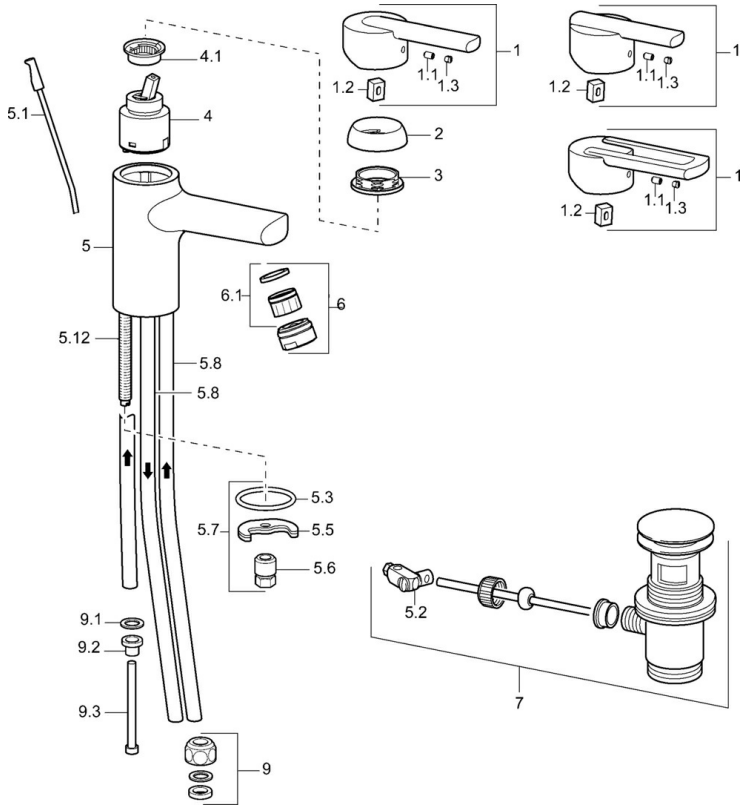

EAN: 4015474100565
static.hansa.com/43111100

- Washbasin
- Single-lever, Low pressure
- Deck mounted
- Chrome
- Fixed spout
- Laminar stream
- Single operating lever/handle, Hot/Cold symbols
- Chain holder with chain
- Copper inlet pipes
- Without pop-up waste

Technical data

Technical properties

DN-size (nominal dimension)	DN15
Hot water supply	max. +80°C
Working pressure	0.5-5 bar
Connection size	Ø 8 mm
Projection	113 mm
Material	Brass

Regulations

EN standard	EN 817
-------------	---------------

Spare parts

SP43131100

	Name	Code
1	Lever Discontinued	59913774
1	Lever Discontinued	43880003
1	Lever Discontinued	43890005
1.1	Screw, M5x8, SW2.5	59904755
1.2	Bushing	59904778
1.3	Symbol plug Grey	59912112
2	Covering cap Discontinued	59912797
3	Screw, M42x1, SW34 Discontinued	59912798
4	Cartridge, 4.0 Classic	59912791
4.1	Temperature adjustment limiter Discontinued	59912799
5.1	Pop-up operating rod	59912804
5.2	Swivel joint	59904624
5.3	Gasket, 37x48x3.5	59911422
5.5	Fixing plate	59904765
5.6	Screw, M8x1, SW13	59904766
5.7	Fixing set	59910749
5.8	Pipe, M8x1, L=560	59912806
5.12	Fixing screw, M8x1, L=140	59912474
6	Aerator, M24x1 A, low pressure	59902692
6.1	Aerator, M22/24, ND	59901553
7	Pop-up waste	59911441
9	Fitting nut	59904969
9.1	Sealing kit, 14.9x8.5x1	59902352
9.2	Sealing kit, 10x8	59902272
9.3	Hose	59902151
N.I.	Washer with chain holder	59902219
N.I.	Key, SW30/34	59912108