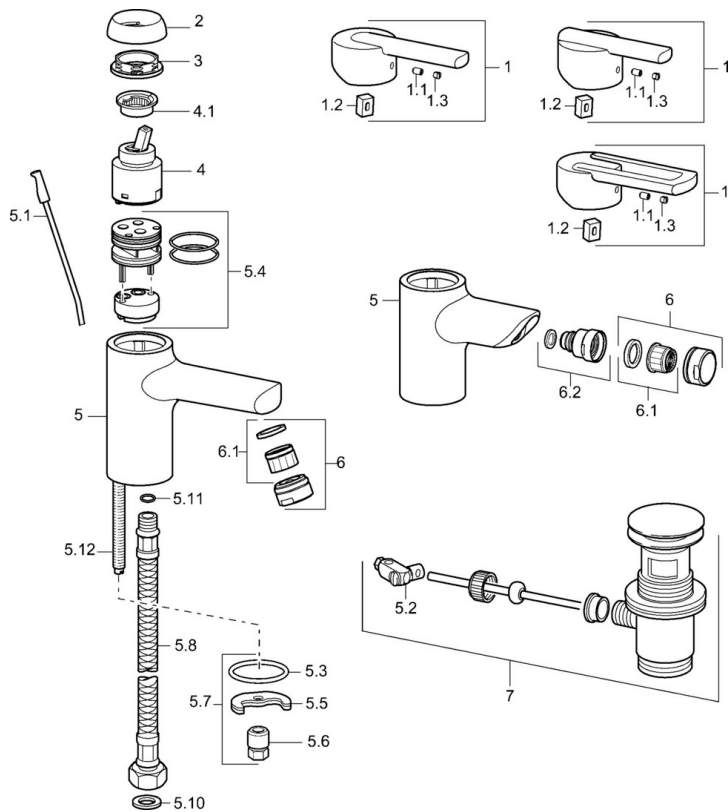

EAN: 4015474100473  
[static.hansa.com/43092100](http://static.hansa.com/43092100)

- Washbasin
- Single-lever
- Deck mounted
- Chrome
- Fixed spout
- Single operating lever/handle, Hot/Cold symbols
- Pop-up waste with draw-rod
- Copper inlet pipes

## Technical data

### Technical properties

DN-size (nominal dimension)	<b>DN15</b>
Hot water supply	<b>max. +80°C</b>
Working pressure	<b>0.5-10 bar</b>
Connection size	<b>Ø10</b>
Projection	<b>113 mm</b>
Material	<b>Brass</b>

### SP43092100

	Name	Code
1	Lever Discontinued	43890005
1	Lever Discontinued	59913774
1	Lever Discontinued	43880003
1.1	Screw, M5x8, SW2.5	59904755
1.2	Bushing	59904778
1.3	Symbol plug Grey	59912112
2	Covering cap Discontinued	59912797
3	Screw, M42x1, SW34 Discontinued	59912798
4	Cartridge, 4.0 Classic	59912791
4.1	Temperature adjustment limiter Discontinued	59912799
5.1	Pop-up operating rod	59912804
5.2	Swivel joint	59904624
5.3	Gasket, 37x48x3.5	59911422
5.4	Clip plate Discontinued	59912805
5.5	Fixing plate	59904765
5.6	Screw, M8x1, SW13	59904766
5.7	Fixing set	59910749
5.8	Flexible pipe, L=430, G3/8-M10x1	59912515
5.8	Coupling pipe, L=430, M10x1	59912550
5.9	O-ring, 9x2	59905095
5.10	Gasket, 9.5x14.4x2	59912551
5.11	O-ring, d 7.65x1.78	59902337
5.12	Fixing screw, M8x1, L=140	59912474
6	Aerator, M24x1 STD HC A	59902366
6.1	Aerator, M22/24 A	59902081
7	Pop-up waste	59911441
N.I.	Cover flange, d 55 mm	59913471
N.I.	Key, SW30/34	59912108
N.I.	Washer with chain holder	59902219