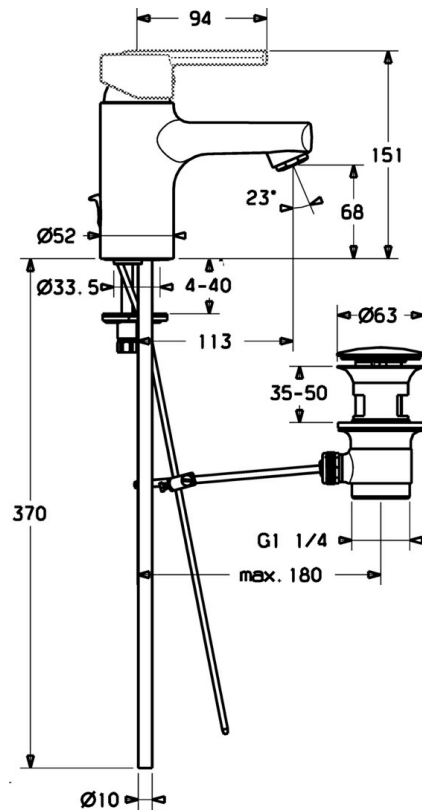

EAN: 4015474100473  
[static.hansa.com/43092100](http://static.hansa.com/43092100)

- Washbasin
- Single-lever
- Deck mounted
- Chrome
- Fixed spout
- Single operating lever/handle, Hot/Cold symbols
- Pop-up waste with draw-rod
- Copper inlet pipes

### Technical properties

DN-size (nominal dimension)	<b>DN15</b>
Hot water supply	<b>max. +80°C</b>
Working pressure	<b>0.5-10 bar</b>
Connection size	<b>Ø10</b>
Projection	<b>113 mm</b>
Material	<b>Brass</b>

### SP43092100

	Name	Code
1	Lever Discontinued	43890005
1	Lever Discontinued	59913774
1	Lever Discontinued	43880003
1.1	Screw, M5x8, SW2.5	59904755
1.2	Bushing	59904778
1.3	Symbol plug Grey	59912112
2	Covering cap Discontinued	59912797
3	Screw, M42x1, SW34 Discontinued	59912798
4	Cartridge, 4.0 Classic	59912791
4.1	Temperature adjustment limiter Discontinued	59912799
5.1	Pop-up operating rod	59912804
5.2	Swivel joint	59904624
5.3	Gasket, 37x48x3.5	59911422
5.4	Clip plate Discontinued	59912805
5.5	Fixing plate	59904765
5.6	Screw, M8x1, SW13	59904766
5.7	Fixing set	59910749
5.8	Flexible pipe, L=430, G3/8-M10x1	59912515
5.8	Coupling pipe, L=430, M10x1	59912550
5.9	O-ring, 9x2	59905095
5.10	Gasket, 9.5x14.4x2	59912551
5.11	O-ring, d 7.65x1.78	59902337
5.12	Fixing screw, M8x1, L=140	59912474
6	Aerator, M24x1 STD HC A	59902366
6.1	Aerator, M22/24 A	59902081
7	Pop-up waste	59911441
N.I.	Cover flange, d 55 mm	59913471
N.I.	Key, SW30/34	59912108
N.I.	Washer with chain holder	59902219