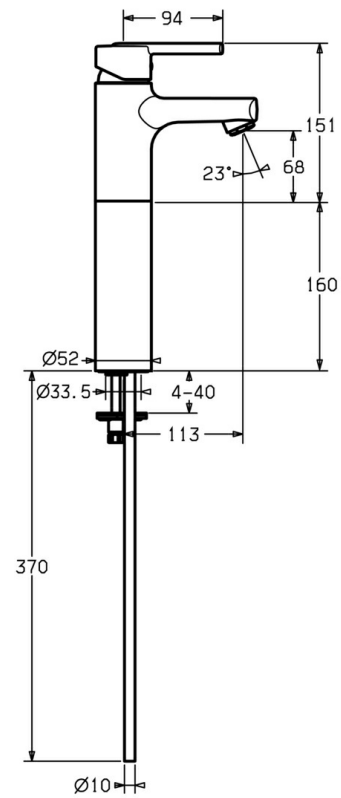

EAN: 4015474155749
static.hansa.com/43082220

- Washbasin
- Single-lever
- Deck mounted
- Chrome
- Fixed spout
- Single operating lever/handle, Hot/Cold symbols
- Copper inlet pipes
- Without pop-up waste

Technical data

Technical properties

DN-size (nominal dimension)	DN15
Hot water supply	max. +80°C
Working pressure	0.5-10 bar
Connection size	Ø10
Projection	113 mm
Material	Brass

Regulations

EN standard	EN 817
-------------	---------------

Spare parts

SP43082210

	Name	Code
1	Lever Discontinued	43880003
1	Lever Discontinued	43890005
1	Lever Discontinued	59913774
1.1	Screw, M5x8, SW2.5	59904755
1.2	Bushing	59904778
1.3	Symbol plug Grey	59912112
2	Covering cap Discontinued	59912797
3	Screw, M42x1, SW34 Discontinued	59912798
4	Cartridge, 4.0 Classic	59912791
4.1	Temperature adjustment limiter Discontinued	59912799
5.1	Raising socket, L=160 Discontinued	59913162
5.1	Raising socket, L=110 Discontinued	59913163
5.3	Disk Discontinued	59913164
5.4	Gasket, 37x48x3.5	59911422
5.5	Clip plate Discontinued	59912805
5.6	Fixing plate	59904765
5.7	Screw, M8x1, SW13	59904766
5.8	Fixing set	59910749
5.9	Flexible pipe, L=590, G3/8-M10x1 Discontinued	59913166
5.10	O-ring, d 7.65x1.78	59902337
5.11	Gasket, 9.5x14.4x2	59912551
5.12	Connection nipple, M8x1 Discontinued	59913165
6	Aerator, M24x1 STD HC A	59902366
6.1	Aerator, M22/24 A	59902081
N.I.	Key, SW30/34	59912108