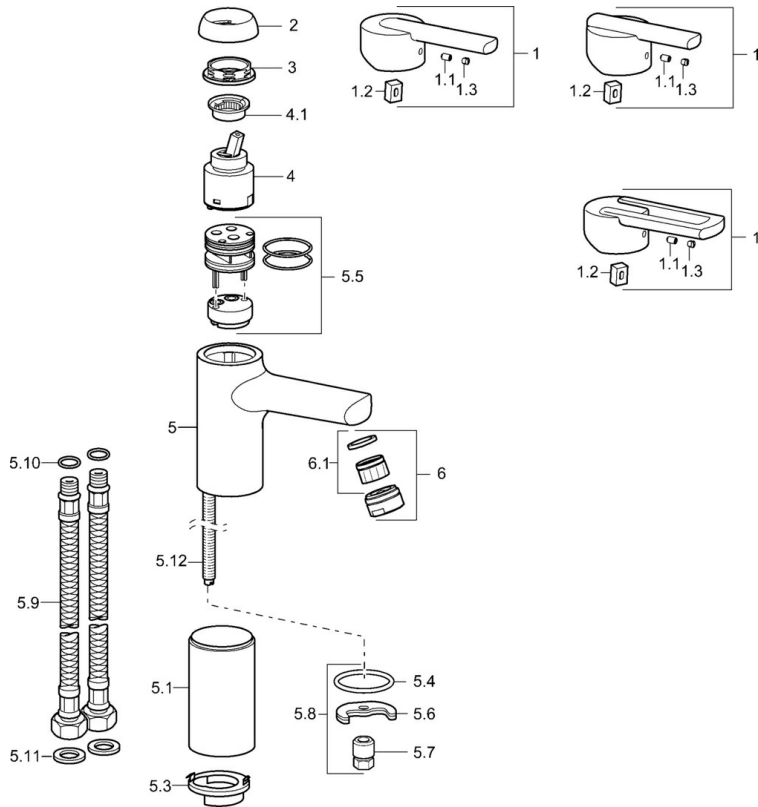

EAN: 4015474155749
static.hansa.com/43082220

- Washbasin
- Single-lever
- Deck mounted
- Chrome
- Fixed spout
- Single operating lever/handle, Hot/Cold symbols
- Copper inlet pipes
- Without pop-up waste

Technical data

Technical properties

DN-size (nominal dimension)	DN15
Hot water supply	max. +80°C
Working pressure	0.5-10 bar
Connection size	Ø10
Projection	113 mm
Material	Brass

Regulations

EN standard	EN 817
-------------	---------------

Spare parts

SP43082210

	Name	Code
1	Lever Discontinued	43880003
1	Lever Discontinued	43890005
1	Lever Discontinued	59913774
1.1	Screw, M5x8, SW2.5	59904755
1.2	Bushing	59904778
1.3	Symbol plug Grey	59912112
2	Covering cap Discontinued	59912797
3	Screw, M42x1, SW34 Discontinued	59912798
4	Cartridge, 4.0 Classic	59912791
4.1	Temperature adjustment limiter Discontinued	59912799
5.1	Raising socket, L=160 Discontinued	59913162
5.1	Raising socket, L=110 Discontinued	59913163
5.3	Disk Discontinued	59913164
5.4	Gasket, 37x48x3.5	59911422
5.5	Clip plate Discontinued	59912805
5.6	Fixing plate	59904765
5.7	Screw, M8x1, SW13	59904766
5.8	Fixing set	59910749
5.9	Flexible pipe, L=590, G3/8-M10x1 Discontinued	59913166
5.10	O-ring, d 7.65x1.78	59902337
5.11	Gasket, 9.5x14.4x2	59912551
5.12	Connection nipple, M8x1 Discontinued	59913165
6	Aerator, M24x1 STD HC A	59902366
6.1	Aerator, M22/24 A	59902081
N.I.	Key, SW30/34	59912108