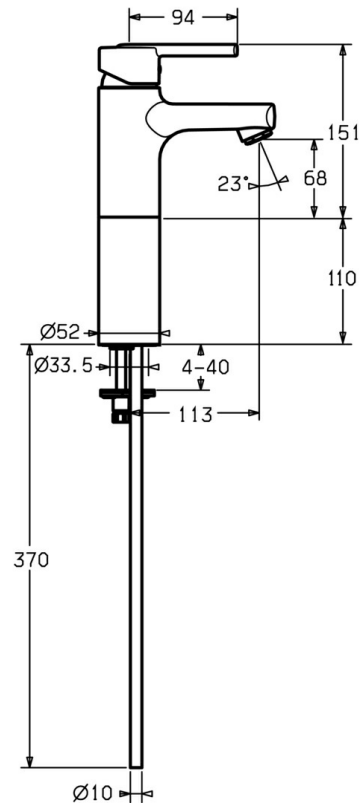

EAN: 4015474155732
static.hansa.com/43082210

- Washbasin
- Single-lever
- Deck mounted
- Chrome
- Fixed spout
- Single operating lever/handle, Hot/Cold symbols
- Copper inlet pipes
- Without pop-up waste

Technical data

Technical properties

DN-size (nominal dimension)	DN15
Hot water supply	max. +80°C
Working pressure	0.5-10 bar
Connection size	Ø10
Projection	113 mm
Material	Brass

Regulations

EN standard	EN 817
-------------	---------------

Spare parts

SP43082210

	Name	Code
1	Lever Discontinued	43880003
1	Lever Discontinued	43890005
1	Lever Discontinued	59913774
1.1	Screw, M5x8, SW2.5	59904755
1.2	Bushing	59904778
1.3	Symbol plug Grey	59912112
2	Covering cap Discontinued	59912797
3	Screw, M42x1, SW34 Discontinued	59912798
4	Cartridge, 4.0 Classic	59912791
4.1	Temperature adjustment limiter Discontinued	59912799
5.1	Raising socket, L=160 Discontinued	59913162
5.1	Raising socket, L=110 Discontinued	59913163
5.3	Disk Discontinued	59913164
5.4	Gasket, 37x48x3.5	59911422
5.5	Clip plate Discontinued	59912805
5.6	Fixing plate	59904765
5.7	Screw, M8x1, SW13	59904766
5.8	Fixing set	59910749
5.9	Flexible pipe, L=590, G3/8-M10x1 Discontinued	59913166
5.10	O-ring, d 7.65x1.78	59902337
5.11	Gasket, 9.5x14.4x2	59912551
5.12	Connection nipple, M8x1 Discontinued	59913165
6	Aerator, M24x1 STD HC A	59902366
6.1	Aerator, M22/24 A	59902081
N.I.	Key, SW30/34	59912108