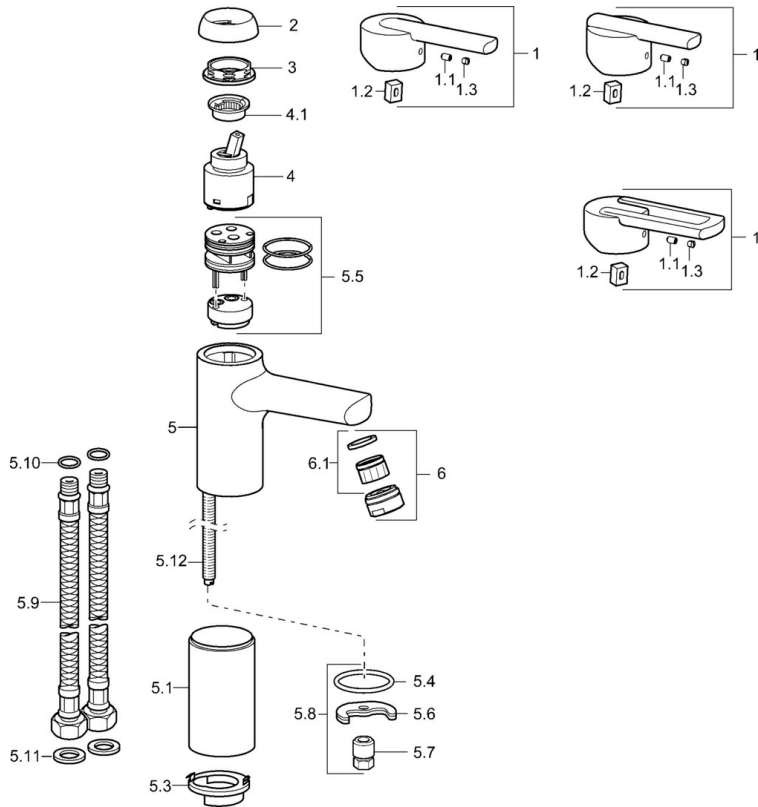

EAN: 4015474155732
static.hansa.com/43082210

- Washbasin
- Single-lever
- Deck mounted
- Chrome
- Fixed spout
- Single operating lever/handle, Hot/Cold symbols
- Copper inlet pipes
- Without pop-up waste

Technical data

Technical properties

DN-size (nominal dimension)	DN15
Hot water supply	max. +80°C
Working pressure	0.5-10 bar
Connection size	Ø10
Projection	113 mm
Material	Brass

Regulations

EN standard	EN 817
-------------	---------------

Spare parts

SP43082210

	Name	Code
1	Lever Discontinued	43880003
1	Lever Discontinued	43890005
1	Lever Discontinued	59913774
1.1	Screw, M5x8, SW2.5	59904755
1.2	Bushing	59904778
1.3	Symbol plug Grey	59912112
2	Covering cap Discontinued	59912797
3	Screw, M42x1, SW34 Discontinued	59912798
4	Cartridge, 4.0 Classic	59912791
4.1	Temperature adjustment limiter Discontinued	59912799
5.1	Raising socket, L=160 Discontinued	59913162
5.1	Raising socket, L=110 Discontinued	59913163
5.3	Disk Discontinued	59913164
5.4	Gasket, 37x48x3.5	59911422
5.5	Clip plate Discontinued	59912805
5.6	Fixing plate	59904765
5.7	Screw, M8x1, SW13	59904766
5.8	Fixing set	59910749
5.9	Flexible pipe, L=590, G3/8-M10x1 Discontinued	59913166
5.10	O-ring, d 7.65x1.78	59902337
5.11	Gasket, 9.5x14.4x2	59912551
5.12	Connection nipple, M8x1 Discontinued	59913165
6	Aerator, M24x1 STD HC A	59902366
6.1	Aerator, M22/24 A	59902081
N.I.	Key, SW30/34	59912108