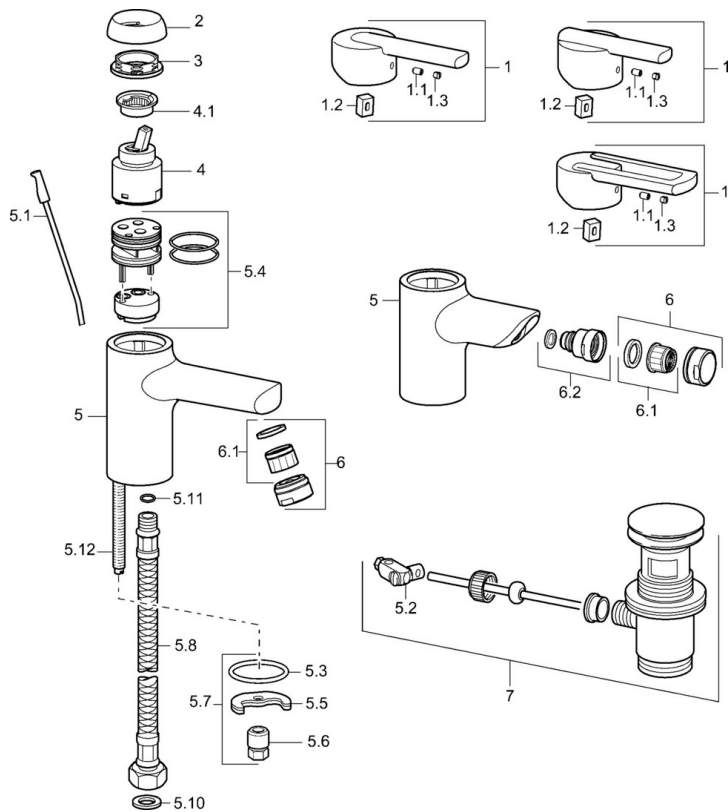

EAN: 4015474100558  
[static.hansa.com/43082100](http://static.hansa.com/43082100)

- Washbasin
- Single-lever
- Deck mounted
- Chrome
- Fixed spout
- Single operating lever/handle, Hot/Cold symbols
- Copper inlet pipes
- Without pop-up waste

## Technical data

### Technical properties

DN-size (nominal dimension)	<b>DN15</b>
Hot water supply	<b>max. +80°C</b>
Working pressure	<b>0.5-10 bar</b>
Connection size	<b>Ø10</b>
Projection	<b>113 mm</b>
Material	<b>Brass</b>

### SP43092100

	Name	Code
1	Lever Discontinued	43890005
1	Lever Discontinued	59913774
1	Lever Discontinued	43880003
1.1	Screw, M5x8, SW2.5	59904755
1.2	Bushing	59904778
1.3	Symbol plug Grey	59912112
2	Covering cap Discontinued	59912797
3	Screw, M42x1, SW34 Discontinued	59912798
4	Cartridge, 4.0 Classic	59912791
4.1	Temperature adjustment limiter Discontinued	59912799
5.1	Pop-up operating rod	59912804
5.2	Swivel joint	59904624
5.3	Gasket, 37x48x3.5	59911422
5.4	Clip plate Discontinued	59912805
5.5	Fixing plate	59904765
5.6	Screw, M8x1, SW13	59904766
5.7	Fixing set	59910749
5.8	Flexible pipe, L=430, G3/8-M10x1	59912515
5.8	Coupling pipe, L=430, M10x1	59912550
5.9	O-ring, 9x2	59905095
5.10	Gasket, 9.5x14.4x2	59912551
5.11	O-ring, d 7.65x1.78	59902337
5.12	Fixing screw, M8x1, L=140	59912474
6	Aerator, M24x1 STD HC A	59902366
6.1	Aerator, M22/24 A	59902081
7	Pop-up waste	59911441
N.I.	Cover flange, d 55 mm	59913471
N.I.	Key, SW30/34	59912108
N.I.	Washer with chain holder	59902219