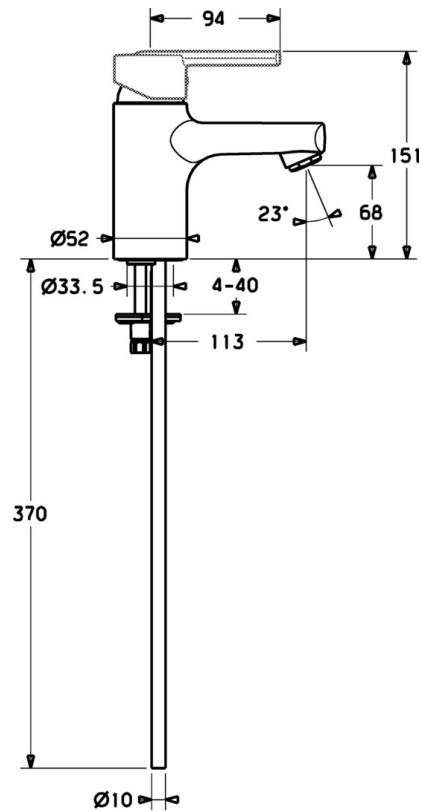

EAN: 4015474100558  
[static.hansa.com/43082100](http://static.hansa.com/43082100)

- Washbasin
- Single-lever
- Deck mounted
- Chrome
- Fixed spout
- Single operating lever/handle, Hot/Cold symbols
- Copper inlet pipes
- Without pop-up waste

## Technical data

### Technical properties

DN-size (nominal dimension)	<b>DN15</b>
Hot water supply	<b>max. +80°C</b>
Working pressure	<b>0.5-10 bar</b>
Connection size	<b>Ø10</b>
Projection	<b>113 mm</b>
Material	<b>Brass</b>

### SP43092100

	Name	Code
1	Lever Discontinued	43890005
1	Lever Discontinued	59913774
1	Lever Discontinued	43880003
1.1	Screw, M5x8, SW2.5	59904755
1.2	Bushing	59904778
1.3	Symbol plug Grey	59912112
2	Covering cap Discontinued	59912797
3	Screw, M42x1, SW34 Discontinued	59912798
4	Cartridge, 4.0 Classic	59912791
4.1	Temperature adjustment limiter Discontinued	59912799
5.1	Pop-up operating rod	59912804
5.2	Swivel joint	59904624
5.3	Gasket, 37x48x3.5	59911422
5.4	Clip plate Discontinued	59912805
5.5	Fixing plate	59904765
5.6	Screw, M8x1, SW13	59904766
5.7	Fixing set	59910749
5.8	Flexible pipe, L=430, G3/8-M10x1	59912515
5.8	Coupling pipe, L=430, M10x1	59912550
5.9	O-ring, 9x2	59905095
5.10	Gasket, 9.5x14.4x2	59912551
5.11	O-ring, d 7.65x1.78	59902337
5.12	Fixing screw, M8x1, L=140	59912474
6	Aerator, M24x1 STD HC A	59902366
6.1	Aerator, M22/24 A	59902081
7	Pop-up waste	59911441
N.I.	Cover flange, d 55 mm	59913471
N.I.	Key, SW30/34	59912108
N.I.	Washer with chain holder	59902219