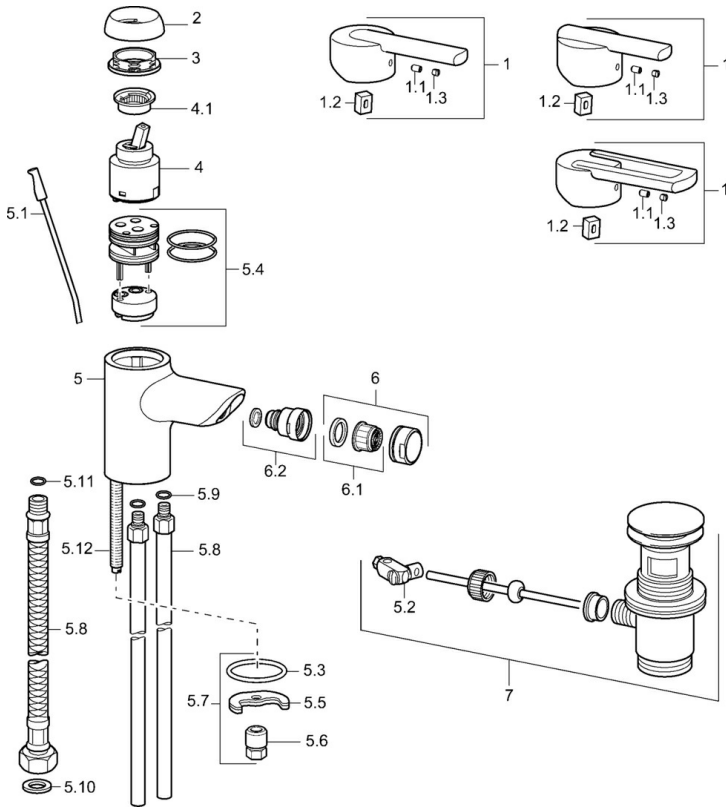

EAN: 4015474100589  
[static.hansa.com/43063200](http://static.hansa.com/43063200)

- Bidet
- Single-lever
- Deck mounted
- Chrome
- Fixed spout
- Single operating lever/handle, Hot/Cold symbols
- Flexible inlet pipes

## Technical data

### Technical properties

DN-size (nominal dimension)	<b>DN15</b>
Hot water supply	<b>max. +70°C</b>
Working pressure	<b>0.5-10 bar</b>
Connection size	<b>G3/8</b>
Material	<b>Brass</b>

### SP43063200

	Name	Code
1	Lever Discontinued	43890005
1	Lever Discontinued	43880003
1	Lever Discontinued	59913774
1.1	Screw, M5x8, SW2.5	59904755
1.2	Bushing	59904778
1.3	Symbol plug Grey	59912112
2	Covering cap Discontinued	59912797
3	Screw, M42x1, SW34 Discontinued	59912798
4	Cartridge, 4.0 Classic	59912791
4.1	Temperature adjustment limiter Discontinued	59912799
5.1	Pop-up operating rod	59912804
5.2	Swivel joint	59904624
5.3	Gasket, 37x48x3.5	59911422
5.4	Clip plate Discontinued	59912805
5.5	Fixing plate	59904765
5.6	Screw, M8x1, SW13	59904766
5.7	Fixing set	59910749
5.8	Flexible pipe, L=430, G3/8-M10x1	59912515
5.10	Gasket, 9.5x14.4x2	59912551
5.11	O-ring, d 7.65x1.78	59902337
5.12	Fixing screw, M8x1, L=140	59912474
6	Aerator, M24x1 STD HC A	59902366
6.1	Aerator, M22/24 A	59902081
6.2	Ball joint for bidet faucet	59910952
7	Pop-up waste	59911441
N.I.	Key, SW30/34	59912108