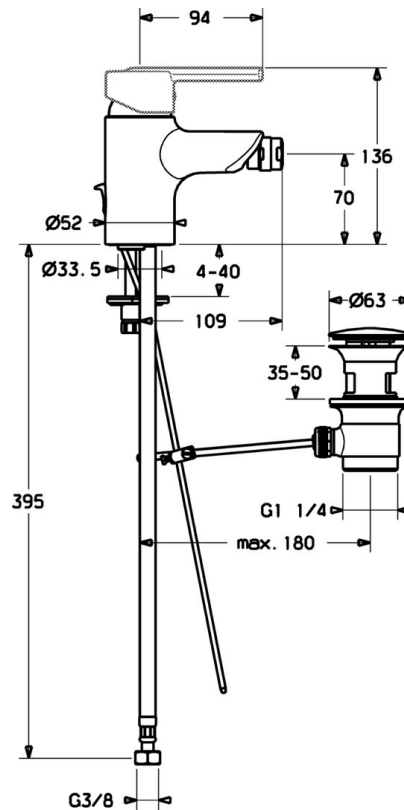

EAN: 4015474100589  
[static.hansa.com/43063200](http://static.hansa.com/43063200)

- Bidet
- Single-lever
- Deck mounted
- Chrome
- Fixed spout
- Single operating lever/handle, Hot/Cold symbols
- Flexible inlet pipes

## Technical data

### Technical properties

DN-size (nominal dimension)	<b>DN15</b>
Hot water supply	<b>max. +70°C</b>
Working pressure	<b>0.5-10 bar</b>
Connection size	<b>G3/8</b>
Material	<b>Brass</b>

### SP43063200

	Name	Code
1	Lever Discontinued	43890005
1	Lever Discontinued	43880003
1	Lever Discontinued	59913774
1.1	Screw, M5x8, SW2.5	59904755
1.2	Bushing	59904778
1.3	Symbol plug Grey	59912112
2	Covering cap Discontinued	59912797
3	Screw, M42x1, SW34 Discontinued	59912798
4	Cartridge, 4.0 Classic	59912791
4.1	Temperature adjustment limiter Discontinued	59912799
5.1	Pop-up operating rod	59912804
5.2	Swivel joint	59904624
5.3	Gasket, 37x48x3.5	59911422
5.4	Clip plate Discontinued	59912805
5.5	Fixing plate	59904765
5.6	Screw, M8x1, SW13	59904766
5.7	Fixing set	59910749
5.8	Flexible pipe, L=430, G3/8-M10x1	59912515
5.10	Gasket, 9.5x14.4x2	59912551
5.11	O-ring, d 7.65x1.78	59902337
5.12	Fixing screw, M8x1, L=140	59912474
6	Aerator, M24x1 STD HC A	59902366
6.1	Aerator, M22/24 A	59902081
6.2	Ball joint for bidet faucet	59910952
7	Pop-up waste	59911441
N.I.	Key, SW30/34	59912108