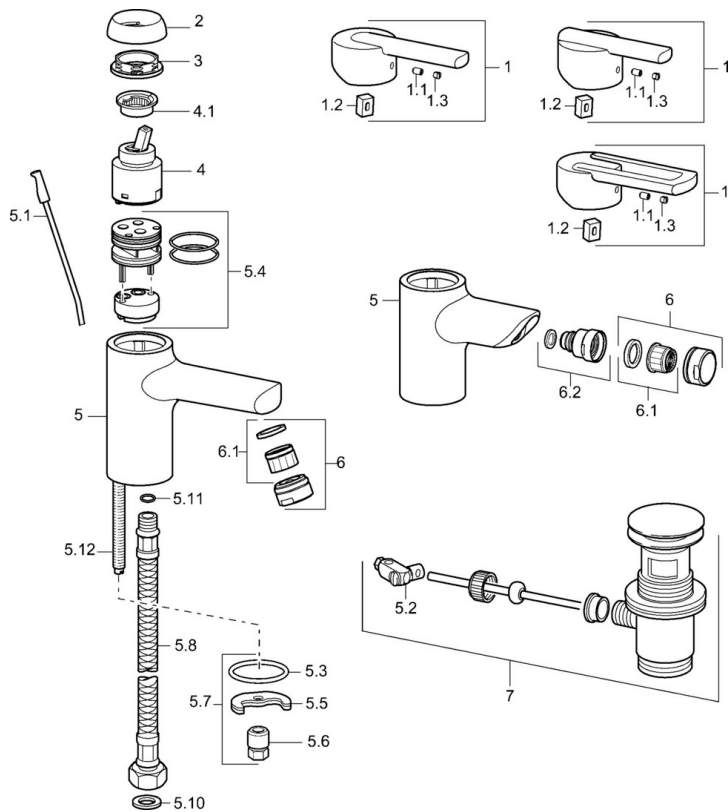

EAN: 4015474100527
static.hansa.com/43042100

- Washbasin
- Single-lever
- Deck mounted
- Chrome
- Fixed spout
- Single operating lever/handle, Hot/Cold symbols
- Chain holder with chain
- Copper inlet pipes
- Without pop-up waste

Technical data

Technical properties

DN-size (nominal dimension)	DN15
Hot water supply	max. +80°C
Working pressure	0.5-10 bar
Connection size	Ø10
Projection	113 mm
Material	Brass

Regulations

EN standard	EN 817
-------------	---------------

Spare parts

SP43092100

	Name	Code
1	Lever Discontinued	43890005
1	Lever Discontinued	59913774
1	Lever Discontinued	43880003
1.1	Screw, M5x8, SW2.5	59904755
1.2	Bushing	59904778
1.3	Symbol plug Grey	59912112
2	Covering cap Discontinued	59912797
3	Screw, M42x1, SW34 Discontinued	59912798
4	Cartridge, 4.0 Classic	59912791
4.1	Temperature adjustment limiter Discontinued	59912799
5.1	Pop-up operating rod	59912804
5.2	Swivel joint	59904624
5.3	Gasket, 37x48x3.5	59911422
5.4	Clip plate Discontinued	59912805
5.5	Fixing plate	59904765
5.6	Screw, M8x1, SW13	59904766
5.7	Fixing set	59910749
5.8	Flexible pipe, L=430, G3/8-M10x1	59912515
5.8	Coupling pipe, L=430, M10x1	59912550
5.9	O-ring, 9x2	59905095
5.10	Gasket, 9.5x14.4x2	59912551
5.11	O-ring, d 7.65x1.78	59902337
5.12	Fixing screw, M8x1, L=140	59912474
6	Aerator, M24x1 STD HC A	59902366
6.1	Aerator, M22/24 A	59902081
7	Pop-up waste	59911441
N.I.	Cover flange, d 55 mm	59913471
N.I.	Key, SW30/34	59912108
N.I.	Washer with chain holder	59902219