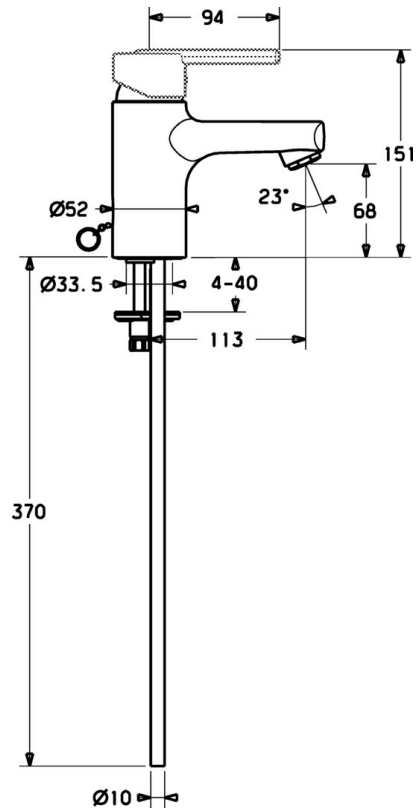

EAN: 4015474100527
static.hansa.com/43042100

- Washbasin
- Single-lever
- Deck mounted
- Chrome
- Fixed spout
- Single operating lever/handle, Hot/Cold symbols
- Chain holder with chain
- Copper inlet pipes
- Without pop-up waste

Technical data

Technical properties

DN-size (nominal dimension)	DN15
Hot water supply	max. +80°C
Working pressure	0.5-10 bar
Connection size	Ø10
Projection	113 mm
Material	Brass

Regulations

EN standard	EN 817
-------------	---------------

Spare parts

SP43092100

	Name	Code
1	Lever Discontinued	43890005
1	Lever Discontinued	59913774
1	Lever Discontinued	43880003
1.1	Screw, M5x8, SW2.5	59904755
1.2	Bushing	59904778
1.3	Symbol plug Grey	59912112
2	Covering cap Discontinued	59912797
3	Screw, M42x1, SW34 Discontinued	59912798
4	Cartridge, 4.0 Classic	59912791
4.1	Temperature adjustment limiter Discontinued	59912799
5.1	Pop-up operating rod	59912804
5.2	Swivel joint	59904624
5.3	Gasket, 37x48x3.5	59911422
5.4	Clip plate Discontinued	59912805
5.5	Fixing plate	59904765
5.6	Screw, M8x1, SW13	59904766
5.7	Fixing set	59910749
5.8	Flexible pipe, L=430, G3/8-M10x1	59912515
5.8	Coupling pipe, L=430, M10x1	59912550
5.9	O-ring, 9x2	59905095
5.10	Gasket, 9.5x14.4x2	59912551
5.11	O-ring, d 7.65x1.78	59902337
5.12	Fixing screw, M8x1, L=140	59912474
6	Aerator, M24x1 STD HC A	59902366
6.1	Aerator, M22/24 A	59902081
7	Pop-up waste	59911441
N.I.	Cover flange, d 55 mm	59913471
N.I.	Key, SW30/34	59912108
N.I.	Washer with chain holder	59902219