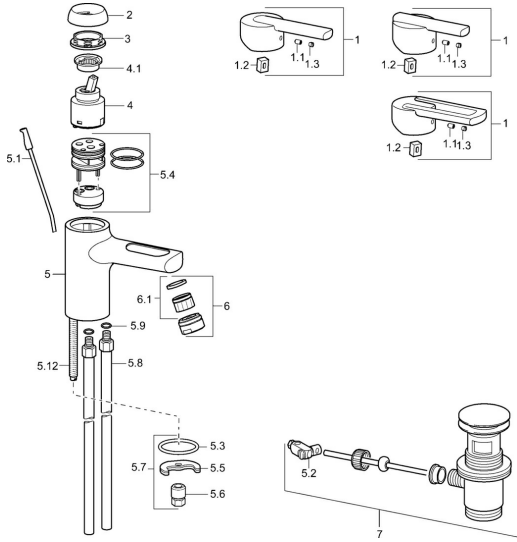

EAN: 4015474105522
static.hansa.com/43032100

- Washbasin
- Single-lever
- Deck mounted
- Chrome
- Fixed spout
- Single operating lever/handle, Hot/Cold symbols
- Pop-up waste with draw-rod
- Copper inlet pipes

Technical data

Technical properties

DN-size (nominal dimension)	DN15
Hot water supply	max. +80°C
Working pressure	0.5-10 bar
Connection size	Ø10
Material	Brass

Regulations

EN standard	EN 817
-------------	---------------

Spare parts

SP43032100

	Name	Code
1	Lever Discontinued	43890005
1	Lever Discontinued	59913774
1	Lever Discontinued	43880003
1.1	Screw, M5x8, SW2.5	59904755
1.2	Bushing	59904778
1.3	Symbol plug Grey	59912112
2	Covering cap Discontinued	59912797
3	Screw, M42x1, SW34 Discontinued	59912798
4	Cartridge, 4.0 Classic	59912791
4.1	Temperature adjustment limiter Discontinued	59912799
5.1	Pop-up operating rod	59912804
5.2	Swivel joint	59904624
5.3	Gasket, 37x48x3.5	59911422
5.4	Clip plate Discontinued	59912805
5.5	Fixing plate	59904765
5.6	Screw, M8x1, SW13	59904766
5.7	Fixing set	59910749
5.8	Coupling pipe, L=430, M10x1	59912550
5.9	O-ring, 9x2	59905095
5.12	Fixing screw, M8x1, L=140	59912474
6	Aerator, M24x1 STD HC A	59902366
6.1	Aerator, M22/24 A	59902081
7	Pop-up waste	59911441
N.I.	Key, SW30/34	59912108