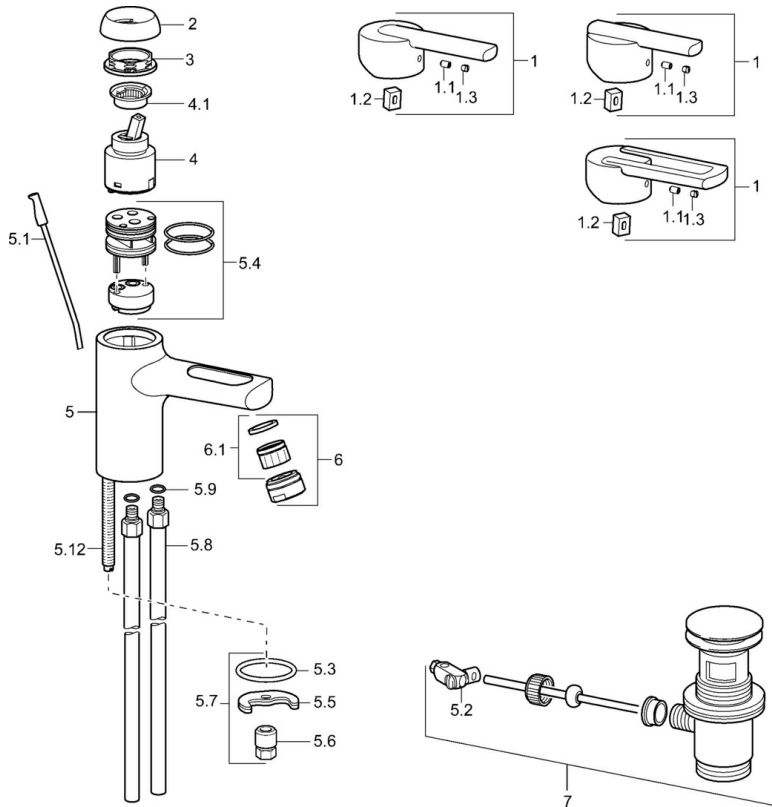

EAN: 4015474105522
static.hansa.com/43032100

- Washbasin
- Single-lever
- Deck mounted
- Chrome
- Fixed spout
- Single operating lever/handle, Hot/Cold symbols
- Pop-up waste with draw-rod
- Copper inlet pipes

Technical data

Technical properties

DN-size (nominal dimension)	DN15
Hot water supply	max. +80°C
Working pressure	0.5-10 bar
Connection size	Ø10
Material	Brass

Regulations

EN standard	EN 817
-------------	---------------

Spare parts

SP43032100

	Name	Code
1	Lever Discontinued	43890005
1	Lever Discontinued	59913774
1	Lever Discontinued	43880003
1.1	Screw, M5x8, SW2.5	59904755
1.2	Bushing	59904778
1.3	Symbol plug Grey	59912112
2	Covering cap Discontinued	59912797
3	Screw, M42x1, SW34 Discontinued	59912798
4	Cartridge, 4.0 Classic	59912791
4.1	Temperature adjustment limiter Discontinued	59912799
5.1	Pop-up operating rod	59912804
5.2	Swivel joint	59904624
5.3	Gasket, 37x48x3.5	59911422
5.4	Clip plate Discontinued	59912805
5.5	Fixing plate	59904765
5.6	Screw, M8x1, SW13	59904766
5.7	Fixing set	59910749
5.8	Coupling pipe, L=430, M10x1	59912550
5.9	O-ring, 9x2	59905095
5.12	Fixing screw, M8x1, L=140	59912474
6	Aerator, M24x1 STD HC A	59902366
6.1	Aerator, M22/24 A	59902081
7	Pop-up waste	59911441
N.I.	Key, SW30/34	59912108