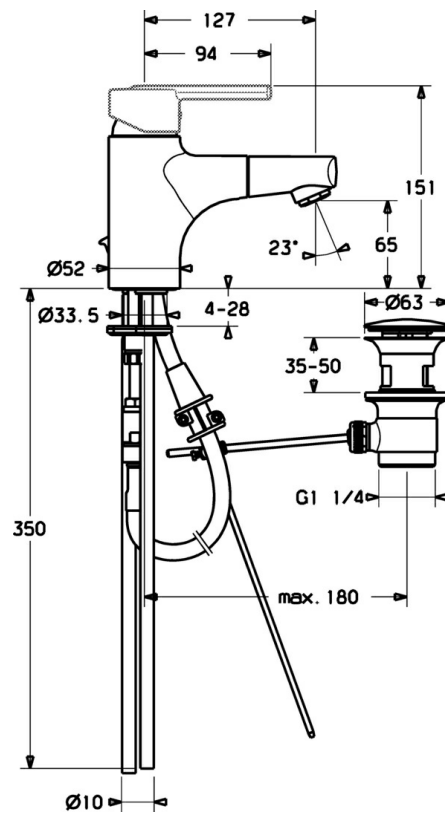

EAN: 4015474105447
static.hansa.com/43012180

- Washbasin
- Single-lever
- Deck mounted
- Chrome
- Fixed spout, Pull-out model
- Single operating lever/handle, Hot/Cold symbols
- Pop-up waste with draw-rod
- Non-return valve(s)
- Copper inlet pipes
- protected against back-flow in domestic use (according to DIN EN 1717)

Technical data

Technical properties

DN-size (nominal dimension)	DN15
Hot water supply	max. +80°C
Working pressure	0.5-10 bar
Connection size	Ø10
Projection	127 mm
Backflow prevention (EN1717)	EB
Material	Brass

Regulations

EN standard	EN 817
-------------	---------------

Spare parts

SP43012180

	Name	Code
1	Lever Discontinued	43890005
1	Lever Discontinued	59913774
1	Lever Discontinued	43880003
1.1	Screw, M5x8, SW2.5	59904755
1.2	Bushing	59904778
1.3	Symbol plug Grey	59912112
2	Covering cap Discontinued	59912797
3	Screw, M42x1, SW34 Discontinued	59912798
4	Cartridge, 4.0 Classic	59912791
4.1	Temperature adjustment limiter Discontinued	59912799
5.1	Pop-up operating rod	59912804
5.2	Swivel joint	59904624
5.3	Gasket, 37x48x3.5	59911422
5.5	Fixing plate	59904765
5.6	Screw, M8x1, SW13	59904766
5.7	Fixing set	59910749
5.8	Pipe Discontinued	59912816
6	Pull-out spout	59912814
6.1	Aerator, M24x1 STD HC A	59902366
6.2	Aerator, M22/24 A	59902081
7	Hose, L=1200, M15x1	59912815
7.1	O-ring, d 16x2	59906703
7.2	Passing-through bushing	59911625
7.3	Gasket, 9.5x14.4x2	59912551
7.4	Retainer	59906600
7.5	Non-return valve	59905714
7.6	Nipple	59912074
8	Pop-up waste	59911441
N.I.	Key, SW30/34	59912108
N.I.	Non-return valve, M16x1/M14x1	59913418