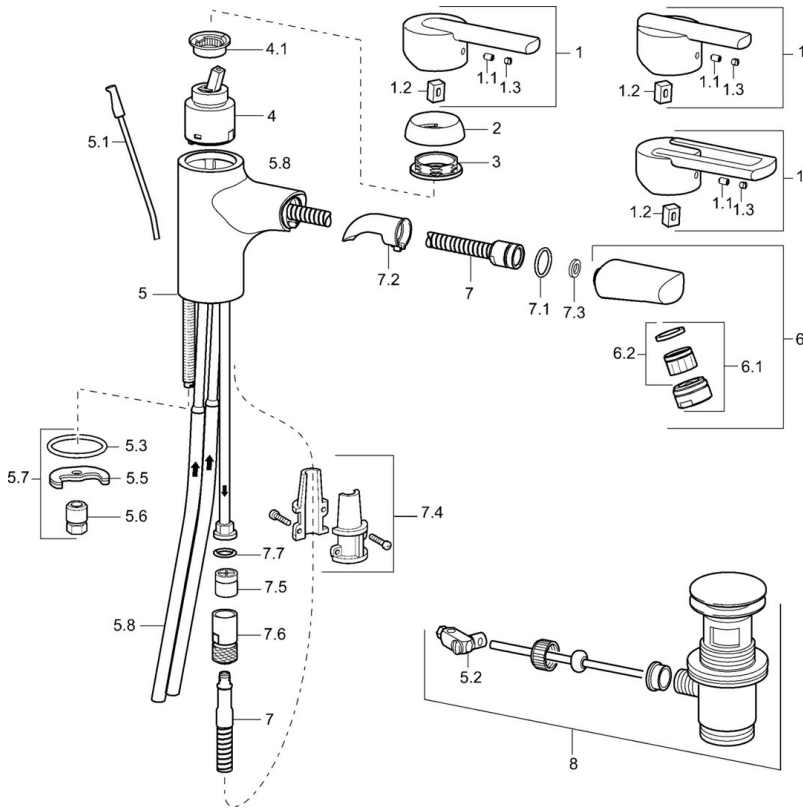

EAN: 4015474105447
static.hansa.com/43012180

- Washbasin
- Single-lever
- Deck mounted
- Chrome
- Fixed spout, Pull-out model
- Single operating lever/handle, Hot/Cold symbols
- Pop-up waste with draw-rod
- Non-return valve(s)
- Copper inlet pipes
- protected against back-flow in domestic use (according to DIN EN 1717)

Technical data

Technical properties

DN-size (nominal dimension)	DN15
Hot water supply	max. +80°C
Working pressure	0.5-10 bar
Connection size	Ø10
Projection	127 mm
Backflow prevention (EN1717)	EB
Material	Brass

Regulations

EN standard	EN 817
-------------	---------------

Spare parts

SP43012180

	Name	Code
1	Lever Discontinued	43890005
1	Lever Discontinued	59913774
1	Lever Discontinued	43880003
1.1	Screw, M5x8, SW2.5	59904755
1.2	Bushing	59904778
1.3	Symbol plug Grey	59912112
2	Covering cap Discontinued	59912797
3	Screw, M42x1, SW34 Discontinued	59912798
4	Cartridge, 4.0 Classic	59912791
4.1	Temperature adjustment limiter Discontinued	59912799
5.1	Pop-up operating rod	59912804
5.2	Swivel joint	59904624
5.3	Gasket, 37x48x3.5	59911422
5.5	Fixing plate	59904765
5.6	Screw, M8x1, SW13	59904766
5.7	Fixing set	59910749
5.8	Pipe Discontinued	59912816
6	Pull-out spout	59912814
6.1	Aerator, M24x1 STD HC A	59902366
6.2	Aerator, M22/24 A	59902081
7	Hose, L=1200, M15x1	59912815
7.1	O-ring, d 16x2	59906703
7.2	Passing-through bushing	59911625
7.3	Gasket, 9.5x14.4x2	59912551
7.4	Retainer	59906600
7.5	Non-return valve	59905714
7.6	Nipple	59912074
8	Pop-up waste	59911441
N.I.	Key, SW30/34	59912108
N.I.	Non-return valve, M16x1/M14x1	59913418