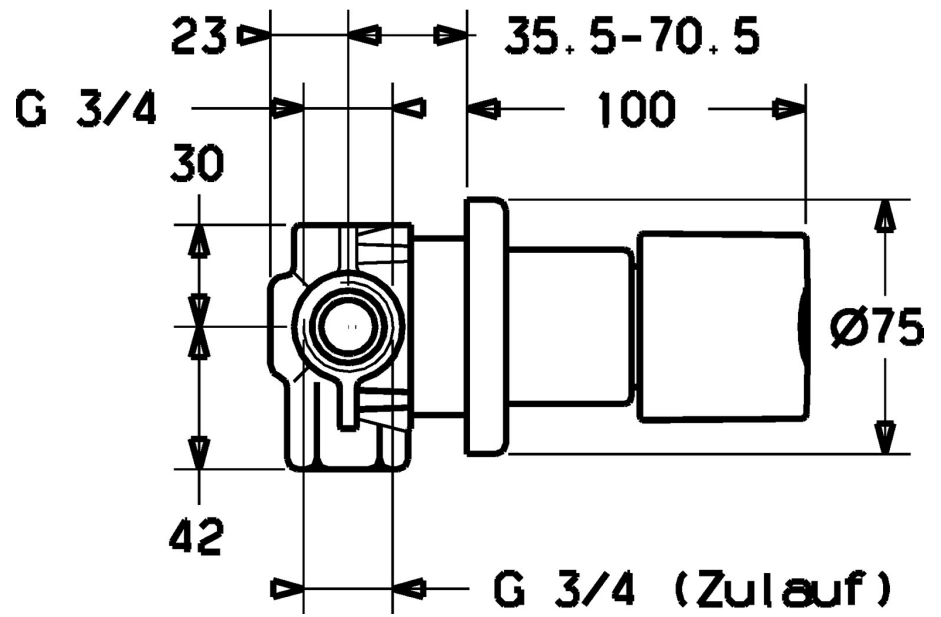

Technical data