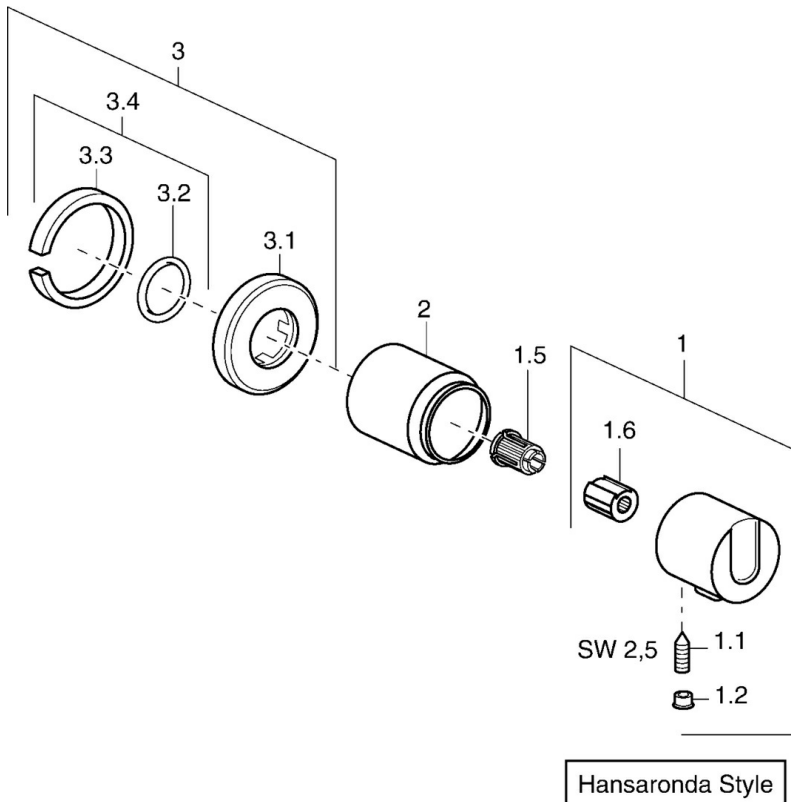

## Spare parts

### SP42879135

	Name	Code
1	Handle Discontinued	59912823
1.1	Screw, M6x16, SW2.5	59911727
1.2	Cover plug	59911840
1.5	Adapter White	59910235
2	Cap	59911728
3	Cover flange	59911737
3.2	O-ring, d 45x2 Discontinued	59912529
3.4	Sealing kit Discontinued	59911744
N.I.	Raising kit, 70.5-105.5 mm	59911653