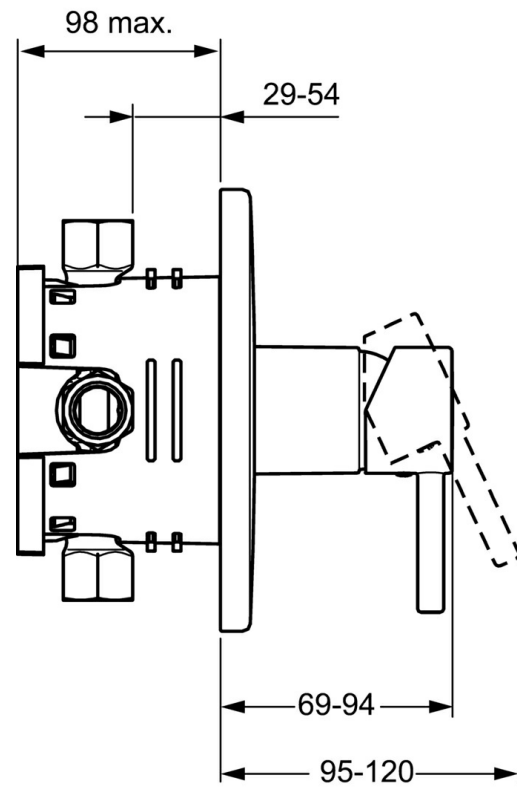

EAN: 4015474253889
static.hansa.com/42619077

- Shower solutions
- Single-lever, Trim Kit
- Concealed wall mounting
- Chrome
- Single operating lever/handle, Hot/Cold symbols
- Round rosette

Technical data

Flow properties

Flow-rate at 3 bar **22.2 l/min**

Technical properties

Hot water supply **max. +80°C**
Working pressure **0.5-10 bar**

Regulations

EN standard **EN 817**

Spare parts

SP42619073

	Name	Code
1	Lever	59914629
1	Lever	59913840
1.1	Screw, M5x8, SW2.5	59904755
1.3	Symbol plug Grey	59912112
2	Cover plate, d 170 mm, (2011-)	59913404
2.1	Cover sleeve	59912511
2.2	O-ring, 41x3	59913215
2.7	Supporting plate Discontinued	59913047
2.9	Fixing plate	59913034
2.10	Screw, M4.5x80	59912890
4	Cartridge, 3.5 Eco	59912324
4	Cartridge, 3.5 Classic	59913075
4.1	Temperature adjustment limiter	59912325
4.2	O-ring, d 28.24x2.62 Discontinued	59912590
4.3	Screw sleeve, M38x1	59912115
4.4	O-ring, d 10.10x1.60 Discontinued	59905072
5.6	Plug	59912981
7	Functional unit, H/C reversed	59912978
7	Functional unit, 3.5, (2011-) Discontinued	59913376
7.1	Blind nut	59912984
7.4	Connection nipple, (2014-)	59913885
7.5	O-ring, d 14x2	59912982
N.I.	Raising kit, 20 mm	59912754