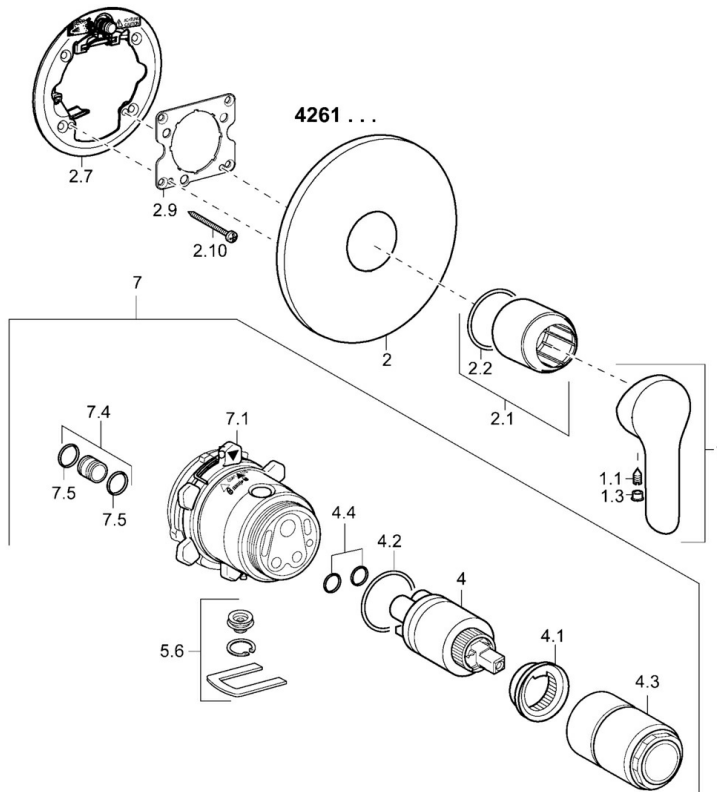

EAN: 4015474253889
static.hansa.com/42619077

- Shower solutions
- Single-lever, Trim Kit
- Concealed wall mounting
- Chrome
- Single operating lever/handle, Hot/Cold symbols
- Round rosette

Technical data

Flow properties

Flow-rate at 3 bar **22.2 l/min**

Technical properties

Hot water supply **max. +80°C**
Working pressure **0.5-10 bar**

Regulations

EN standard **EN 817**

Spare parts

SP42619073

	Name	Code
1	Lever	59914629
1	Lever	59913840
1.1	Screw, M5x8, SW2.5	59904755
1.3	Symbol plug Grey	59912112
2	Cover plate, d 170 mm, (2011-)	59913404
2.1	Cover sleeve	59912511
2.2	O-ring, 41x3	59913215
2.7	Supporting plate Discontinued	59913047
2.9	Fixing plate	59913034
2.10	Screw, M4.5x80	59912890
4	Cartridge, 3.5 Eco	59912324
4	Cartridge, 3.5 Classic	59913075
4.1	Temperature adjustment limiter	59912325
4.2	O-ring, d 28.24x2.62 Discontinued	59912590
4.3	Screw sleeve, M38x1	59912115
4.4	O-ring, d 10.10x1.60 Discontinued	59905072
5.6	Plug	59912981
7	Functional unit, H/C reversed	59912978
7	Functional unit, 3.5, (2011-) Discontinued	59913376
7.1	Blind nut	59912984
7.4	Connection nipple, (2014-)	59913885
7.5	O-ring, d 14x2	59912982
N.I.	Raising kit, 20 mm	59912754