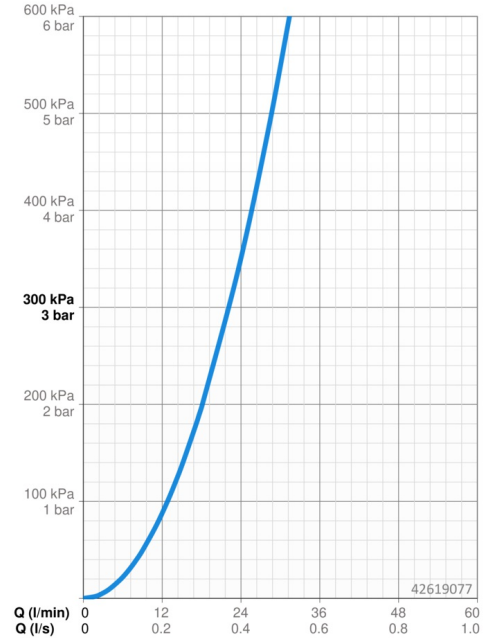

EAN: 4015474253889
static.hansa.com/42619077

- Shower solutions
- Single-lever, Trim Kit
- Concealed wall mounting
- Chrome
- Single operating lever/handle, Hot/Cold symbols
- Round rosette

Technical data

Flow properties

Flow-rate at 3 bar **22.2 l/min**

Technical properties

Hot water supply **max. +80°C**
Working pressure **0.5-10 bar**

Regulations

EN standard **EN 817**

Spare parts

SP42619073