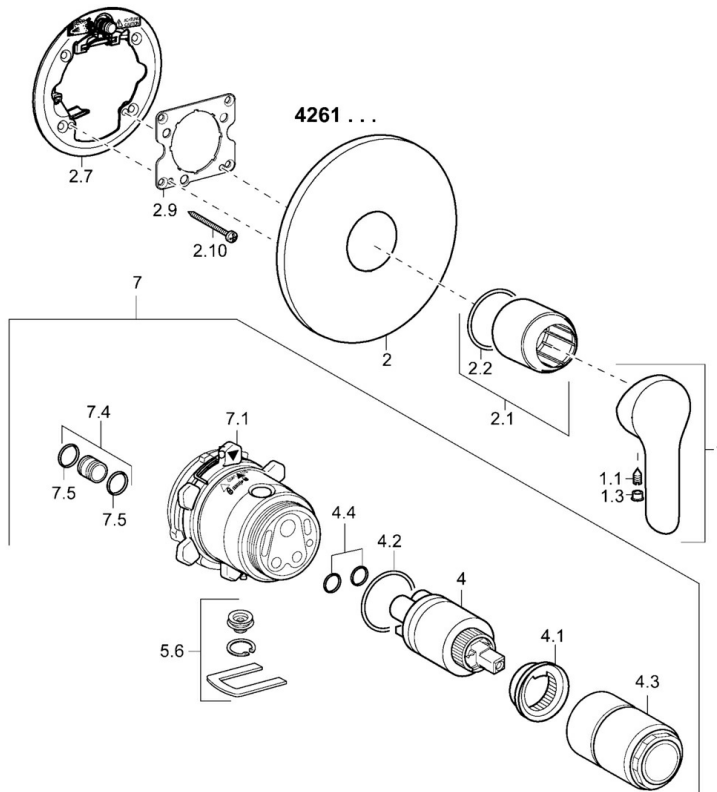

EAN: 4015474254602
static.hansa.com/42619073

- Shower solutions
- Single-lever, Trim Kit
- Concealed wall mounting
- Chrome
- Single operating lever/handle, Hot/Cold symbols
- Round rosette

Technical data

Flow properties

Flow-rate at 3 bar **22.2 l/min**

Technical properties

Hot water supply **max. +80°C**
Working pressure **0.5-10 bar**

Regulations

EN standard **EN 817**

Spare parts

SP42619073

	Name	Code
1	Lever	59914629
1	Lever	59913840
1.1	Screw, M5x8, SW2.5	59904755
1.3	Symbol plug Grey	59912112
2	Cover plate, d 170 mm, (2011-)	59913404
2.1	Cover sleeve	59912511
2.2	O-ring, 41x3	59913215
2.7	Supporting plate Discontinued	59913047
2.9	Fixing plate	59913034
2.10	Screw, M4.5x80	59912890
4	Cartridge, 3.5 Eco	59912324
4	Cartridge, 3.5 Classic	59913075
4.1	Temperature adjustment limiter	59912325
4.2	O-ring, d 28.24x2.62 Discontinued	59912590
4.3	Screw sleeve, M38x1	59912115
4.4	O-ring, d 10.10x1.60 Discontinued	59905072
5.6	Plug	59912981
7	Functional unit, H/C reversed	59912978
7	Functional unit, 3.5, (2011-) Discontinued	59913376
7.1	Blind nut	59912984
7.4	Connection nipple, (2014-)	59913885
7.5	O-ring, d 14x2	59912982
N.I.	Raising kit, 20 mm	59912754