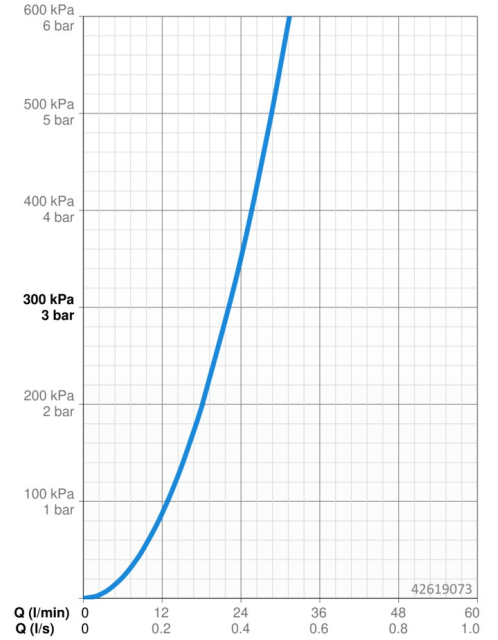

EAN: 4015474254602
static.hansa.com/42619073

- Shower solutions
- Single-lever, Trim Kit
- Concealed wall mounting
- Chrome
- Single operating lever/handle, Hot/Cold symbols
- Round rosette

Technical data

Flow properties

Flow-rate at 3 bar **22.2 l/min**

Technical properties

Hot water supply **max. +80°C**
Working pressure **0.5-10 bar**

Regulations

EN standard **EN 817**

Spare parts

SP42619073

	Name	Code
1	Lever	59914629
1	Lever	59913840
1.1	Screw, M5x8, SW2.5	59904755
1.3	Symbol plug Grey	59912112
2	Cover plate, d 170 mm, (2011-)	59913404
2.1	Cover sleeve	59912511
2.2	O-ring, 41x3	59913215
2.7	Supporting plate Discontinued	59913047
2.9	Fixing plate	59913034
2.10	Screw, M4.5x80	59912890
4	Cartridge, 3.5 Eco	59912324
4	Cartridge, 3.5 Classic	59913075
4.1	Temperature adjustment limiter	59912325
4.2	O-ring, d 28.24x2.62 Discontinued	59912590
4.3	Screw sleeve, M38x1	59912115
4.4	O-ring, d 10.10x1.60 Discontinued	59905072
5.6	Plug	59912981
7	Functional unit, H/C reversed	59912978
7	Functional unit, 3.5, (2011-) Discontinued	59913376
7.1	Blind nut	59912984
7.4	Connection nipple, (2014-)	59913885
7.5	O-ring, d 14x2	59912982
N.I.	Raising kit, 20 mm	59912754