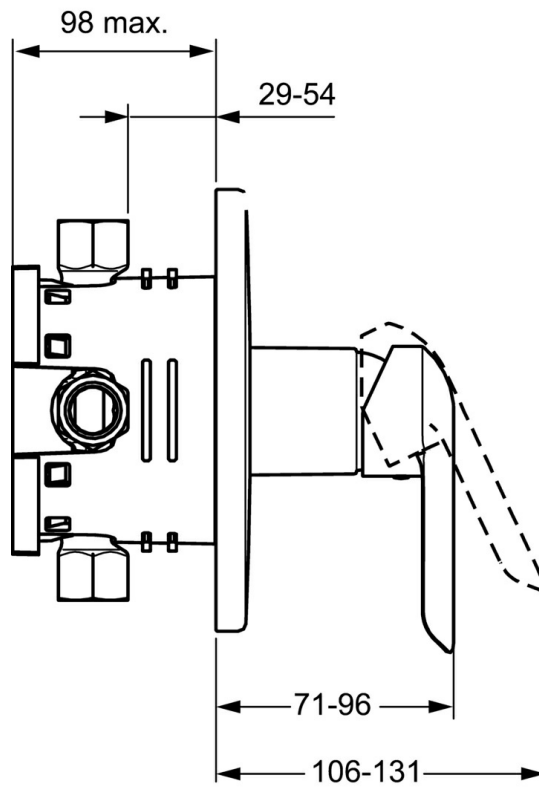

EAN: 4015474254602
static.hansa.com/42619073

- Shower solutions
- Single-lever, Trim Kit
- Concealed wall mounting
- Chrome
- Single operating lever/handle, Hot/Cold symbols
- Round rosette

Technical data

Flow properties

Flow-rate at 3 bar **22.2 l/min**

Technical properties

Hot water supply **max. +80°C**
Working pressure **0.5-10 bar**

Regulations

EN standard **EN 817**

Spare parts

SP42619073

	Name	Code
1	Lever	59914629
1	Lever	59913840
1.1	Screw, M5x8, SW2.5	59904755
1.3	Symbol plug Grey	59912112
2	Cover plate, d 170 mm, (2011-)	59913404
2.1	Cover sleeve	59912511
2.2	O-ring, 41x3	59913215
2.7	Supporting plate Discontinued	59913047
2.9	Fixing plate	59913034
2.10	Screw, M4.5x80	59912890
4	Cartridge, 3.5 Eco	59912324
4	Cartridge, 3.5 Classic	59913075
4.1	Temperature adjustment limiter	59912325
4.2	O-ring, d 28.24x2.62 Discontinued	59912590
4.3	Screw sleeve, M38x1	59912115
4.4	O-ring, d 10.10x1.60 Discontinued	59905072
5.6	Plug	59912981
7	Functional unit, H/C reversed	59912978
7	Functional unit, 3.5, (2011-) Discontinued	59913376
7.1	Blind nut	59912984
7.4	Connection nipple, (2014-)	59913885
7.5	O-ring, d 14x2	59912982
N.I.	Raising kit, 20 mm	59912754