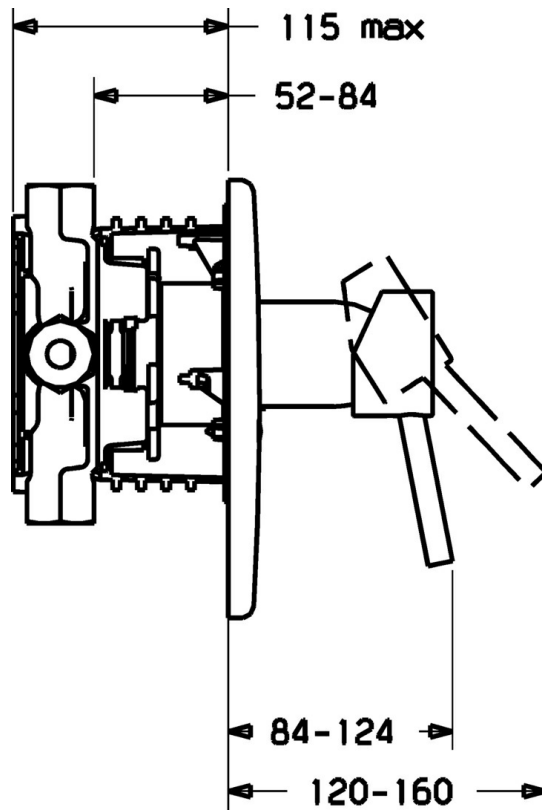

EAN: 4015474112438
static.hansa.com/42619047

- Shower solutions
- Single-lever, Trim Kit
- Concealed wall mounting
- Chrome
- Single operating lever/handle, Hot/Cold symbols
- Soft edge rosette

Technical data

Technical properties

Hot water supply	max. +80°C
Working pressure	0.5-10 bar

Regulations

EN standard	EN 817
-------------	---------------

Spare parts

SP42619043

	Name	Code
1	Lever	59914629
1	Lever	59913903
1.1	Screw, M5x8, SW2.5	59904755
1.3	Symbol plug Grey	59912112
2	Cover flange Discontinued	59912933
2.1	Cover sleeve	59912511
2.3	Screw, M5x25	59912881
2.7	Supporting plate Discontinued	59913047
2.9	Fixing plate	59913034
2.10	Screw, M4.5x80	59912890
4	Cartridge, 3.5 Eco	59912324
4.1	Temperature adjustment limiter	59912325
4.2	O-ring, d 28.24x2.62 Discontinued	59912590
4.3	Screw sleeve, M38x1	59912115
4.4	O-ring, d 10.10x1.60 Discontinued	59905072
5.6	Plug	59912981
7	Functional unit, H/C reversed	59912978
7	Functional unit Discontinued	59912936
7.1	Blind nut	59912984
7.4	Connection nipple, (2014-)	59913885
7.5	O-ring, d 14x2	59912982
N.I.	Raising kit, 20 mm	59912754