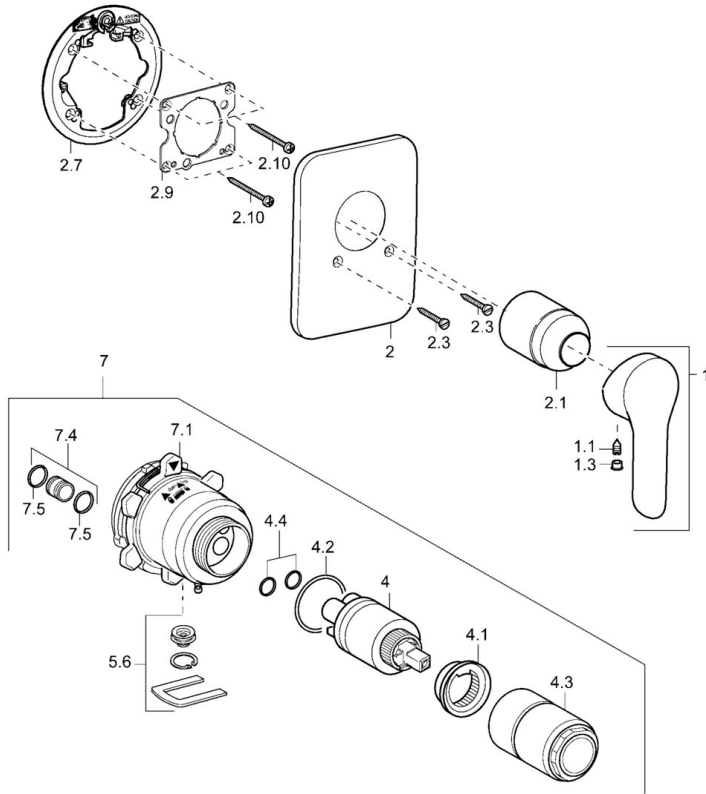

EAN: 4015474112438
static.hansa.com/42619047

- Shower solutions
- Single-lever, Trim Kit
- Concealed wall mounting
- Chrome
- Single operating lever/handle, Hot/Cold symbols
- Soft edge rosette

Technical data

Technical properties

Hot water supply	max. +80°C
Working pressure	0.5-10 bar

Regulations

EN standard	EN 817
-------------	---------------

Spare parts

SP42619043

	Name	Code
1	Lever	59914629
1	Lever	59913903
1.1	Screw, M5x8, SW2.5	59904755
1.3	Symbol plug Grey	59912112
2	Cover flange Discontinued	59912933
2.1	Cover sleeve	59912511
2.3	Screw, M5x25	59912881
2.7	Supporting plate Discontinued	59913047
2.9	Fixing plate	59913034
2.10	Screw, M4.5x80	59912890
4	Cartridge, 3.5 Eco	59912324
4.1	Temperature adjustment limiter	59912325
4.2	O-ring, d 28.24x2.62 Discontinued	59912590
4.3	Screw sleeve, M38x1	59912115
4.4	O-ring, d 10.10x1.60 Discontinued	59905072
5.6	Plug	59912981
7	Functional unit, H/C reversed	59912978
7	Functional unit Discontinued	59912936
7.1	Blind nut	59912984
7.4	Connection nipple, (2014-)	59913885
7.5	O-ring, d 14x2	59912982
N.I.	Raising kit, 20 mm	59912754