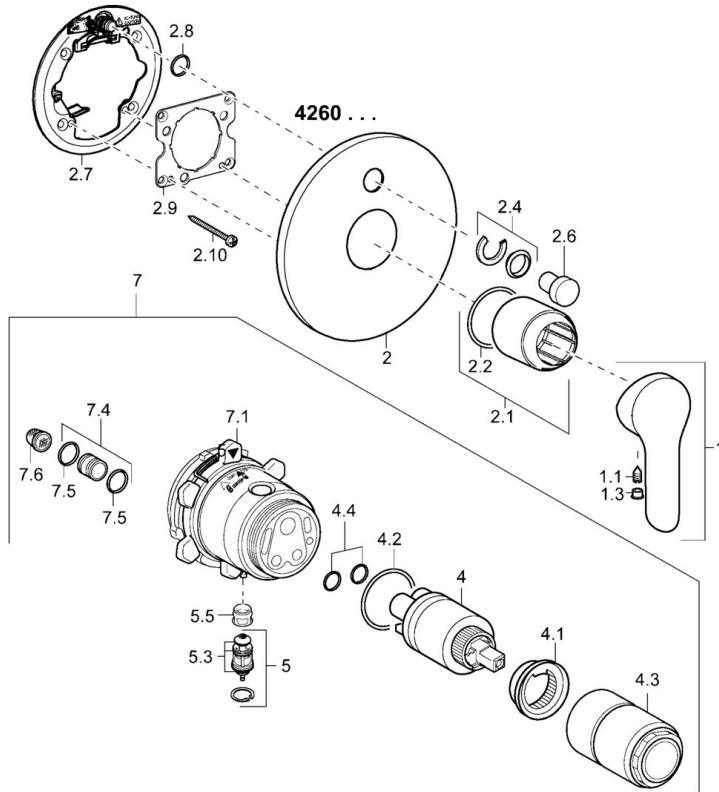

EAN: 4015474254619
static.hansa.com/42609073

- Bathtub & Shower
- Single-lever, Trim Kit
- Concealed wall mounting
- Chrome
- Single operating lever/handle, Hot/Cold symbols
- Round rosette

Technical data

Technical properties

Hot water supply	max. +80°C
Working pressure	0.5-10 bar

Regulations

EN standard	EN 817
-------------	--------

Spare parts

SP42609073

	Name	Code
1	Lever	59913840
1	Lever	59914629
1.1	Screw, M5x8, SW2.5	59904755
1.3	Symbol plug Grey	59912112
2	Cover plate, d 170 mm Discontinued	59913403
2.1	Cover sleeve	59912511
2.2	O-ring, 41x3	59913215
2.4	Flow limiting cap	59912924
2.6	Push button	59913656
2.7	Supporting plate	59913048
2.8	O-ring, d 7.65x1.78	59902337
2.9	Fixing plate	59913034
2.10	Screw, M4.5x80	59912890
4	Cartridge, 3.5 Eco	59912324
4	Cartridge, 3.5 Classic	59913075
4.1	Temperature adjustment limiter	59912325
4.2	O-ring, d 28.24x2.62 Discontinued	59912590
4.3	Screw sleeve, M38x1	59912115
4.4	O-ring, d 10.10x1.60 Discontinued	59905072
5	Diverter	59912985
5.3	Sealing kit Discontinued	59912997
5.5	Seat	59912229
7	Functional unit, 3.5 (2011-) Discontinued	59913380
7	Functional unit, H/C reversed	59912978
7.1	Blind nut	59912984
7.4	Connection nipple, (2014-)	59913885
7.5	O-ring, d 14x2	59912982
7.6	Strainer	59913126
N.I.	Raising kit, 20 mm	59912754