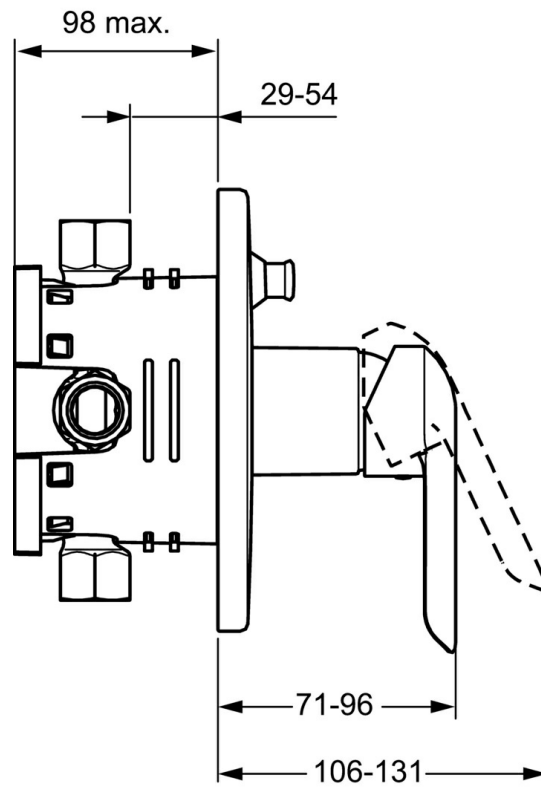

EAN: 4015474254619
static.hansa.com/42609073

- Bathtub & Shower
- Single-lever, Trim Kit
- Concealed wall mounting
- Chrome
- Single operating lever/handle, Hot/Cold symbols
- Round rosette

Technical data

Technical properties

Hot water supply	max. +80°C
Working pressure	0.5-10 bar

Regulations

EN standard	EN 817
-------------	--------

Spare parts

SP42609073

	Name	Code
1	Lever	59913840
1	Lever	59914629
1.1	Screw, M5x8, SW2.5	59904755
1.3	Symbol plug Grey	59912112
2	Cover plate, d 170 mm Discontinued	59913403
2.1	Cover sleeve	59912511
2.2	O-ring, 41x3	59913215
2.4	Flow limiting cap	59912924
2.6	Push button	59913656
2.7	Supporting plate	59913048
2.8	O-ring, d 7.65x1.78	59902337
2.9	Fixing plate	59913034
2.10	Screw, M4.5x80	59912890
4	Cartridge, 3.5 Eco	59912324
4	Cartridge, 3.5 Classic	59913075
4.1	Temperature adjustment limiter	59912325
4.2	O-ring, d 28.24x2.62 Discontinued	59912590
4.3	Screw sleeve, M38x1	59912115
4.4	O-ring, d 10.10x1.60 Discontinued	59905072
5	Diverter	59912985
5.3	Sealing kit Discontinued	59912997
5.5	Seat	59912229
7	Functional unit, 3.5 (2011-) Discontinued	59913380
7	Functional unit, H/C reversed	59912978
7.1	Blind nut	59912984
7.4	Connection nipple, (2014-)	59913885
7.5	O-ring, d 14x2	59912982
7.6	Strainer	59913126
N.I.	Raising kit, 20 mm	59912754