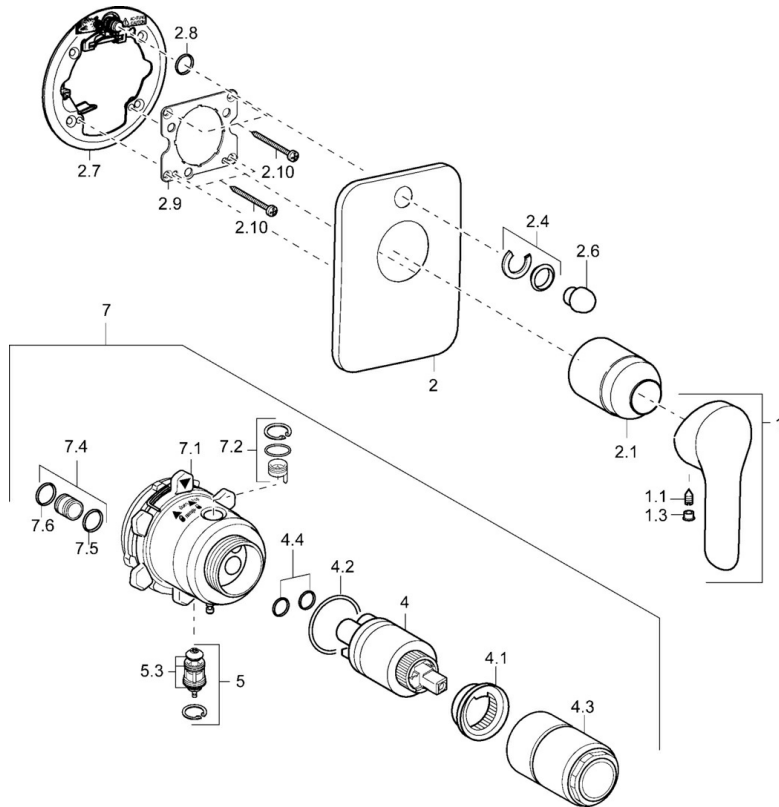

EAN: 4015474112407
static.hansa.com/42609047

- Bathtub & Shower
- Single-lever, Trim Kit
- Concealed wall mounting
- Chrome
- Single operating lever/handle, Hot/Cold symbols
- Soft edge rosette

Technical data

Technical properties

Hot water supply	max. +80°C
Working pressure	0.5-10 bar

Regulations

EN standard	EN 817
-------------	--------

Spare parts

SP42609043

	Name	Code
1	Lever	59914629
1	Lever	59913903
1.1	Screw, M5x8, SW2.5	59904755
1.3	Symbol plug Grey	59912112
2	Cover plate Discontinued	59912932
2.1	Cover sleeve	59912511
2.3	Screw, M5x25	59912881
2.4	Flow limiting cap	59912924
2.6	Push button Discontinued	59912931
2.7	Supporting plate	59913048
2.8	O-ring, d 7.65x1.78	59902337
2.9	Fixing plate	59913034
2.10	Screw, M4.5x80	59912890
4	Cartridge, 3.5 Eco	59912324
4.1	Temperature adjustment limiter	59912325
4.2	O-ring, d 28.24x2.62 Discontinued	59912590
4.3	Screw sleeve, M38x1	59912115
4.4	O-ring, d 10.10x1.60 Discontinued	59905072
5	Diverter	59912985
5.3	Sealing kit Discontinued	59912997
7	Functional unit, H/C reversed	59912978
7	Functional unit, 3.5 Discontinued	59912937
7.1	Blind nut	59912984
7.4	Connection nipple, (2014-)	59913885
7.5	O-ring, d 14x2	59912982
N.I.	Raising kit, 20 mm	59912754