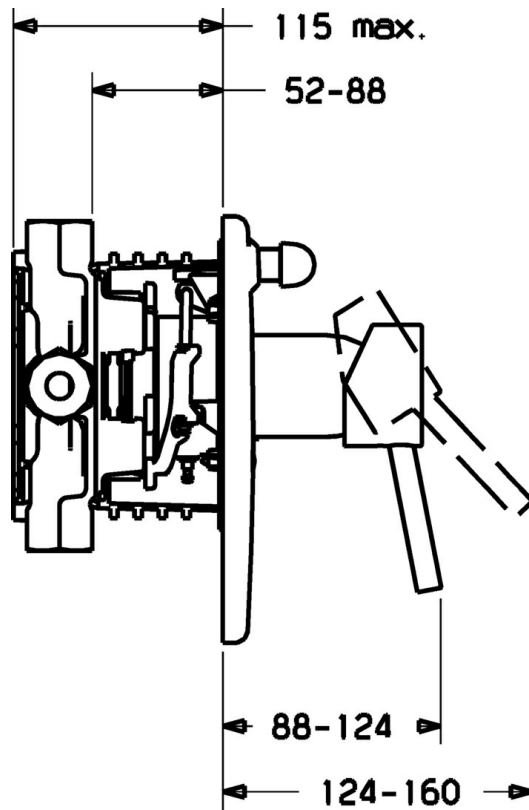

EAN: 4015474112407
static.hansa.com/42609047

- Bathtub & Shower
- Single-lever, Trim Kit
- Concealed wall mounting
- Chrome
- Single operating lever/handle, Hot/Cold symbols
- Soft edge rosette

Technical data

Technical properties

Hot water supply	max. +80°C
Working pressure	0.5-10 bar

Regulations

EN standard	EN 817
-------------	--------

Spare parts

SP42609043

	Name	Code
1	Lever	59914629
1	Lever	59913903
1.1	Screw, M5x8, SW2.5	59904755
1.3	Symbol plug Grey	59912112
2	Cover plate Discontinued	59912932
2.1	Cover sleeve	59912511
2.3	Screw, M5x25	59912881
2.4	Flow limiting cap	59912924
2.6	Push button Discontinued	59912931
2.7	Supporting plate	59913048
2.8	O-ring, d 7.65x1.78	59902337
2.9	Fixing plate	59913034
2.10	Screw, M4.5x80	59912890
4	Cartridge, 3.5 Eco	59912324
4.1	Temperature adjustment limiter	59912325
4.2	O-ring, d 28.24x2.62 Discontinued	59912590
4.3	Screw sleeve, M38x1	59912115
4.4	O-ring, d 10.10x1.60 Discontinued	59905072
5	Diverter	59912985
5.3	Sealing kit Discontinued	59912997
7	Functional unit, H/C reversed	59912978
7	Functional unit, 3.5 Discontinued	59912937
7.1	Blind nut	59912984
7.4	Connection nipple, (2014-)	59913885
7.5	O-ring, d 14x2	59912982
N.I.	Raising kit, 20 mm	59912754