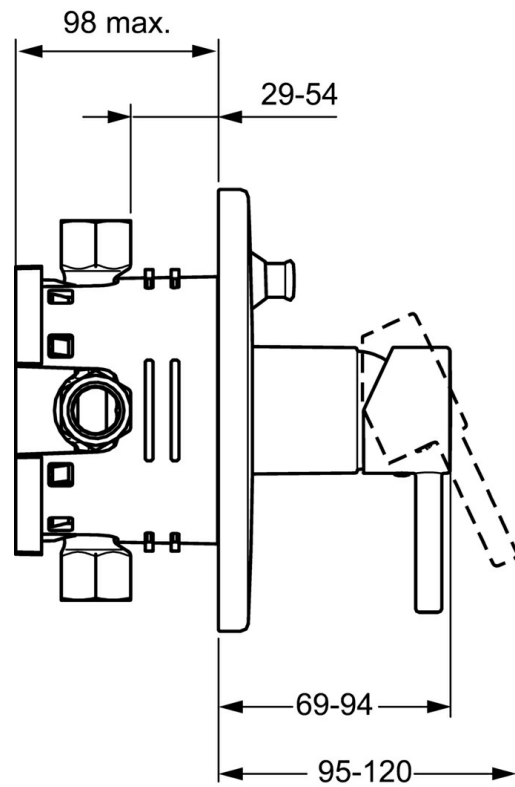

EAN: 4015474253926  
[static.hansa.com/42603077](https://static.hansa.com/42603077)

- Bathtub & Shower
- Single-lever, Trim Kit
- Concealed wall mounting
- Chrome
- Single operating lever/handle, Hot/Cold symbols
- Non-return valve(s)
- Round rosette

### Flow properties

Flow-rate at 3 bar **22.2 / 21.0 l/min**

### Technical properties

Hot water supply **max. +80°C**  
 Working pressure **0.5-10 bar**  
 Backflow prevention (EN1717) **LB**

### SP42603077

	Name	Code
1	Lever	59913840
1.1	Screw, M5x8, SW2.5	59904755
1.3	Symbol plug Grey	59912112
2	Cover plate, d 170 mm Discontinued	59913403
2.1	Cover sleeve	59912511
2.2	O-ring, 41x3	59913215
2.4	Flow limiting cap	59912924
2.6	Push button	59913656
2.7	Supporting plate	59913048
2.8	O-ring, d 7.65x1.78	59902337
2.9	Fixing plate	59913034
2.10	Screw, M4,5x80	59912890
4	Cartridge, 3.5 Eco	59912324
4	Cartridge, 3.5 Classic	59913075
4.1	Temperature adjustment limiter	59912325
4.2	O-ring, d 28.24x2.62 Discontinued	59912590
4.3	Screw sleeve, M38x1	59912115
4.4	O-ring, d 10.10x1.60 Discontinued	59905072
5	Diverter	59912985
5.3	Sealing kit Discontinued	59912997
5.5	Seat	59912229
7	Functional unit, 3.5 Discontinued	59913379
7	Functional unit, H/C reversed	59912978
7.1	Blind nut	59912984
7.2	Back-pressure valve	59912990
7.3	Non-return valve	59905714
7.4	Connection nipple, (2014-)	59913885
7.5	O-ring, d 14x2	59912982
7.6	Strainer	59913126
N.I.	Raising kit, 20 mm	59912754