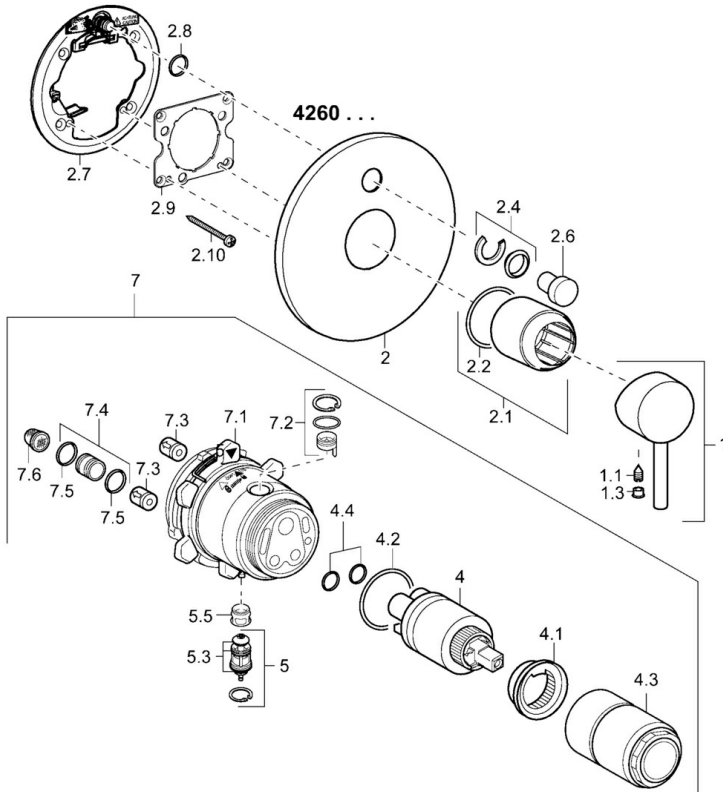

EAN: 4015474253926  
[static.hansa.com/42603077](https://static.hansa.com/42603077)

- Bathtub & Shower
- Single-lever, Trim Kit
- Concealed wall mounting
- Chrome
- Single operating lever/handle, Hot/Cold symbols
- Non-return valve(s)
- Round rosette

### Technical properties

Hot water supply **max. +80°C**  
 Working pressure **0.5-10 bar**  
 Backflow prevention (EN1717) **LB**

### SP42603077

	Name	Code
1	Lever	59913840
1.1	Screw, M5x8, SW2.5	59904755
1.3	Symbol plug Grey	59912112
2	Cover plate, d 170 mm Discontinued	59913403
2.1	Cover sleeve	59912511
2.2	O-ring, 41x3	59913215
2.4	Flow limiting cap	59912924
2.6	Push button	59913656
2.7	Supporting plate	59913048
2.8	O-ring, d 7.65x1.78	59902337
2.9	Fixing plate	59913034
2.10	Screw, M4,5x80	59912890
4	Cartridge, 3.5 Eco	59912324
4	Cartridge, 3.5 Classic	59913075
4.1	Temperature adjustment limiter	59912325
4.2	O-ring, d 28.24x2.62 Discontinued	59912590
4.3	Screw sleeve, M38x1	59912115
4.4	O-ring, d 10.10x1.60 Discontinued	59905072
5	Diverter	59912985
5.3	Sealing kit Discontinued	59912997
5.5	Seat	59912229
7	Functional unit, 3.5 Discontinued	59913379
7	Functional unit, H/C reversed	59912978
7.1	Blind nut	59912984
7.2	Back-pressure valve	59912990
7.3	Non-return valve	59905714
7.4	Connection nipple, (2014-)	59913885
7.5	O-ring, d 14x2	59912982
7.6	Strainer	59913126
N.I.	Raising kit, 20 mm	59912754