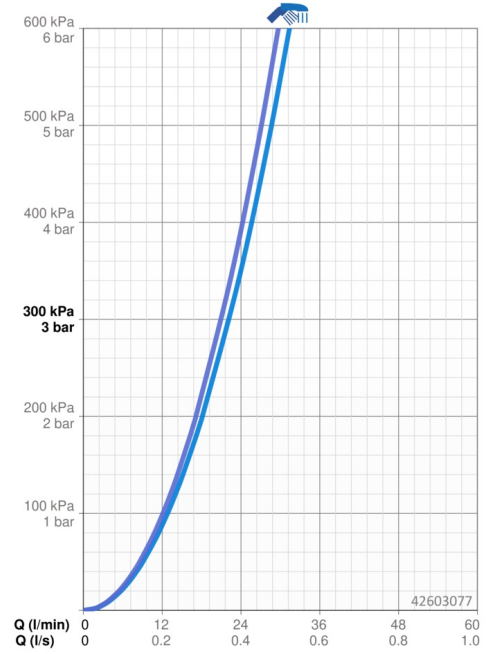

Technical data

Flow properties

Flow-rate at 3 bar **22.2 / 21.0 l/min**

Technical properties

Hot water supply **max. +80°C**
Working pressure **0.5-10 bar**
Backflow prevention (EN1717) **LB**

Regulations

EN standard **EN 817**