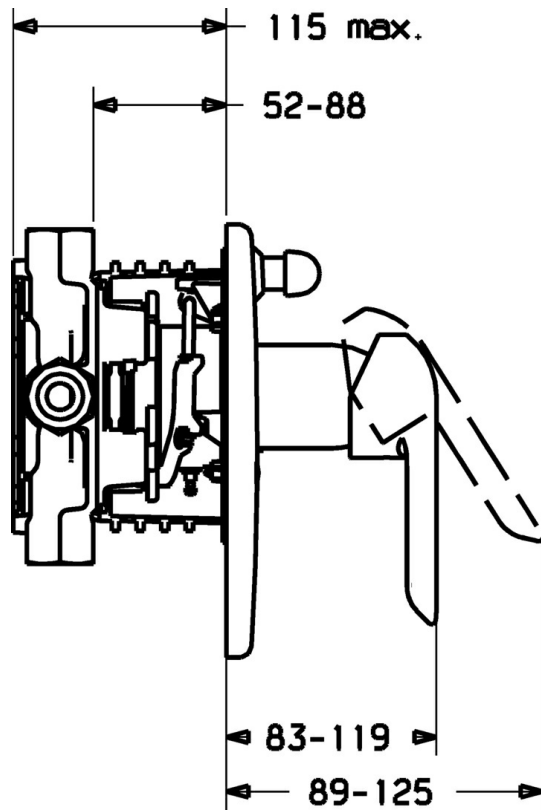

EAN: 4015474160170  
[static.hansa.com/42603043](http://static.hansa.com/42603043)

- Bathtub & Shower
- Single-lever, Trim Kit
- Concealed wall mounting
- Chrome
- Single operating lever/handle, Hot/Cold symbols
- Pull operated diverter
- Non-return valve(s)
- Soft edge rosette

## Technical data

### Technical properties

Hot water supply	<b>max. +80°C</b>
Working pressure	<b>0.5-10 bar</b>
Backflow prevention (EN1717)	<b>EB</b>

### SP42603043

	<b>Name</b>	<b>Code</b>
1	Lever	59914629
1.1	Screw, M5x8, SW2.5	59904755
1.3	Symbol plug Grey	59912112
2	Cover plate Discontinued	59912932
2.1	Cover sleeve	59912511
2.4	Flow limiting cap	59912924
2.6	Push button Discontinued	59912931
2.7	Supporting plate	59913048
2.8	O-ring, d 7.65x1.78	59902337
2.9	Fixing plate	59913034
2.10	Screw, M4.5x80	59912890
4	Cartridge, 3.5 Eco	59912324
4.1	Temperature adjustment limiter	59912325
4.2	O-ring, d 28.24x2.62 Discontinued	59912590
4.3	Screw sleeve, M38x1	59912115
4.4	O-ring, d 10.10x1.60 Discontinued	59905072
5	Screw, M5x25	59912881
5	Diverter	59912985
5.3	Sealing kit Discontinued	59912997
7	Functional unit, 3.5 Discontinued	59913119
7	Functional unit, H/C reversed	59912978
7.1	Blind nut	59912984
7.4	Connection nipple, (2014-)	59913885
7.5	O-ring, d 14x2	59912982
N.I.	Raising kit, 20 mm	59912754