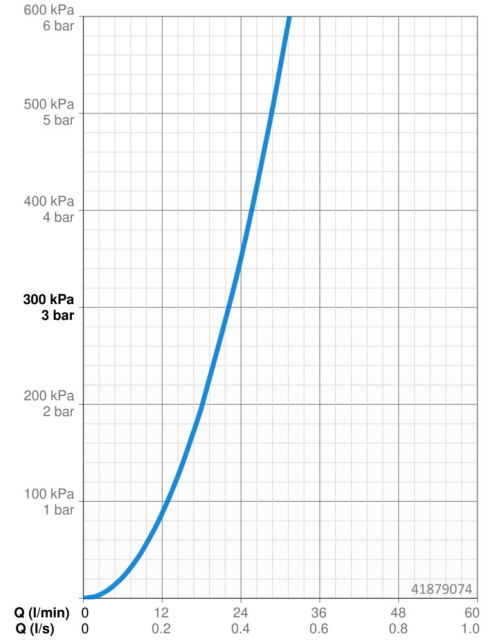

EAN: 4015474254374
static.hansa.com/41879074

- Shower solutions
- Single-lever, Trim Kit
- Concealed wall mounting
- Chrome
- Single operating lever/handle, Hot/Cold symbols
- Round rosette

Technical data

Flow properties

Flow-rate at 3 bar **22.2 l/min**

Technical properties

Hot water supply **max. +80°C**
Working pressure **0.5-10 bar**

Regulations

EN standard **EN 817**

Spare parts

SP41879074