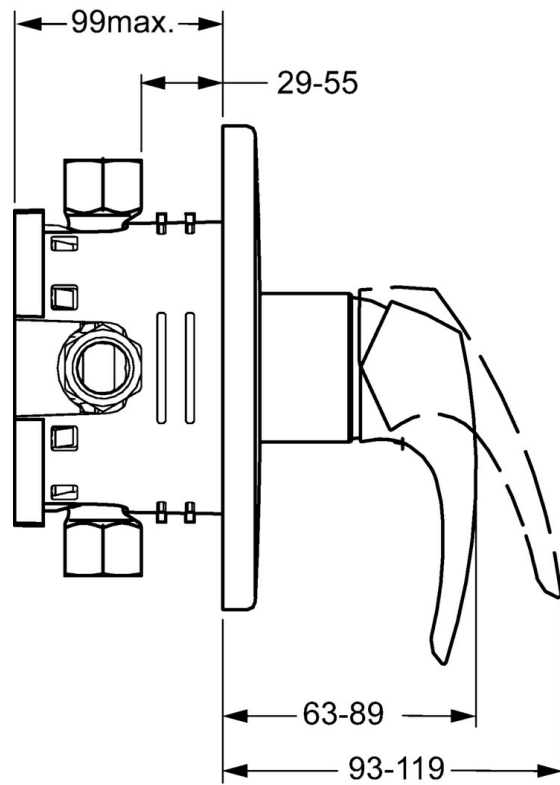

EAN: 4015474254374
static.hansa.com/41879074

- Shower solutions
- Single-lever, Trim Kit
- Concealed wall mounting
- Chrome
- Single operating lever/handle, Hot/Cold symbols
- Round rosette

Technical data

Flow properties

Flow-rate at 3 bar **22.2 l/min**

Technical properties

Hot water supply **max. +80°C**
Working pressure **0.5-10 bar**

Regulations

EN standard **EN 817**

Spare parts

SP41879074

	Name	Code
1	Lever	59913831
1.1	Screw, M5x8, SW2.5	59904755
1.3	Symbol plug Grey	59912112
2	Cover flange, d 170 mm Discontinued	59913839
2.1	Covering cap Discontinued	59913837
2.7	Fixing part Discontinued	59913838
2.9	Fixing plate	59913034
2.10	Screw, M4.5x80	59912890
4	Cartridge, 3.5 Classic	59913075
4	Cartridge, 3.5 Eco	59912324
4.1	Temperature adjustment limiter	59912325
4.2	O-ring, d 28.24x2.62 Discontinued	59912590
4.3	Screw sleeve, M38x1	59912115
4.4	O-ring, d 10.10x1.60 Discontinued	59905072
5.6	Plug	59912981
7	Functional unit, H/C reversed	59912978
7	Functional unit, 3.5, (2011-) Discontinued	59913376
7.1	Blind nut	59912984
7.4	Connection nipple, (2014-)	59913885
7.5	O-ring, d 14x2	59912982
N.I.	Raising kit, 20 mm	59912754