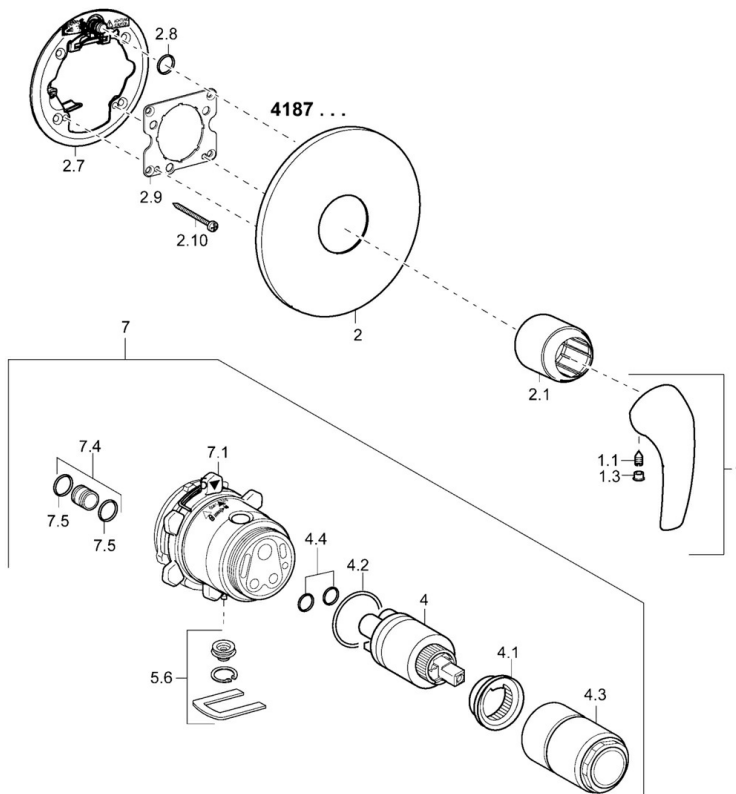

EAN: 4015474254374
static.hansa.com/41879074

- Shower solutions
- Single-lever, Trim Kit
- Concealed wall mounting
- Chrome
- Single operating lever/handle, Hot/Cold symbols
- Round rosette

Technical data

Flow properties

Flow-rate at 3 bar **22.2 l/min**

Technical properties

Hot water supply **max. +80°C**
Working pressure **0.5-10 bar**

Regulations

EN standard **EN 817**

Spare parts

SP41879074

	Name	Code
1	Lever	59913831
1.1	Screw, M5x8, SW2.5	59904755
1.3	Symbol plug Grey	59912112
2	Cover flange, d 170 mm Discontinued	59913839
2.1	Covering cap Discontinued	59913837
2.7	Fixing part Discontinued	59913838
2.9	Fixing plate	59913034
2.10	Screw, M4.5x80	59912890
4	Cartridge, 3.5 Classic	59913075
4	Cartridge, 3.5 Eco	59912324
4.1	Temperature adjustment limiter	59912325
4.2	O-ring, d 28.24x2.62 Discontinued	59912590
4.3	Screw sleeve, M38x1	59912115
4.4	O-ring, d 10.10x1.60 Discontinued	59905072
5.6	Plug	59912981
7	Functional unit, H/C reversed	59912978
7	Functional unit, 3.5, (2011-) Discontinued	59913376
7.1	Blind nut	59912984
7.4	Connection nipple, (2014-)	59913885
7.5	O-ring, d 14x2	59912982
N.I.	Raising kit, 20 mm	59912754