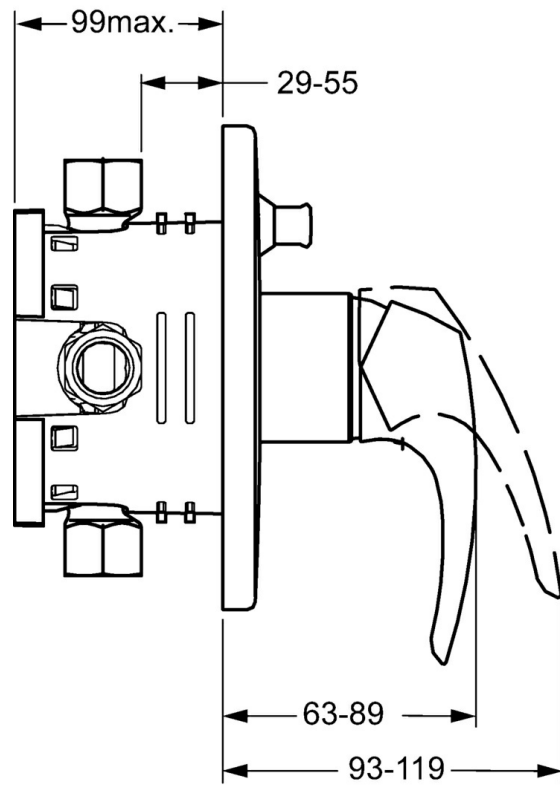

EAN: 4015474254381
static.hansa.com/41869074

- Bathtub & Shower
- Single-lever, Trim Kit
- Concealed wall mounting
- Chrome
- Single operating lever/handle, Hot/Cold symbols
- Round rosette

Technical data

Flow properties

Flow-rate at 3 bar **22.2 / 21.0 l/min**

Technical properties

Hot water supply **max. +80°C**
 Working pressure **0.5-10 bar**

Regulations

EN standard **EN 817**

Spare parts

SP41869074

	Name	Code
1	Lever	59913831
1.1	Screw, M5x8, SW2.5	59904755
1.3	Symbol plug Grey	59912112
2	Cover flange, d 170 mm Discontinued	59913836
2.1	Covering cap Discontinued	59913837
2.4	Flow limiting cap	59912924
2.6	Push button	59913656
2.7	Fixing part Discontinued	59913835
2.8	O-ring, d 7.65x1.78	59902337
2.9	Fixing plate	59913034
2.10	Screw, M4.5x80	59912890
4	Cartridge, 3.5 Classic	59913075
4	Cartridge, 3.5 Eco	59912324
4.1	Temperature adjustment limiter	59912325
4.2	O-ring, d 28.24x2.62 Discontinued	59912590
4.3	Screw sleeve, M38x1	59912115
4.4	O-ring, d 10.10x1.60 Discontinued	59905072
5	Diverter	59912985
5.3	Sealing kit Discontinued	59912997
5.5	Seat	59912229
7	Functional unit, H/C reversed	59912978
7	Functional unit, 3.5 (2011-) Discontinued	59913380
7.1	Blind nut	59912984
7.4	Connection nipple, (2014-)	59913885
7.5	O-ring, d 14x2	59912982
7.6	Strainer	59913126
N.I.	Raising kit, 20 mm	59912754