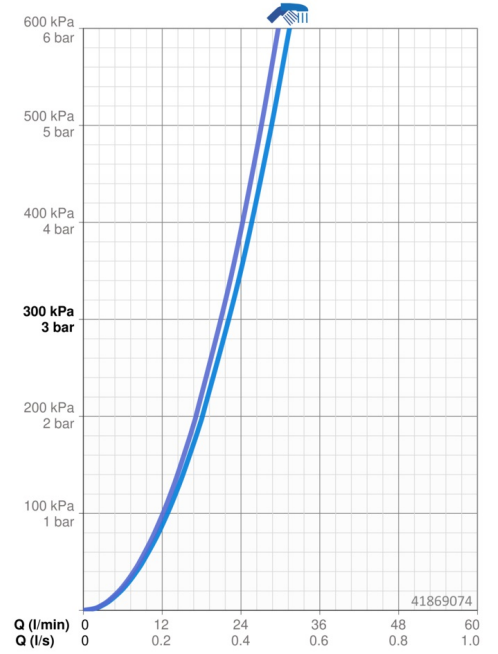

EAN: 4015474254381
static.hansa.com/41869074

- Bathtub & Shower
- Single-lever, Trim Kit
- Concealed wall mounting
- Chrome
- Single operating lever/handle, Hot/Cold symbols
- Round rosette

Technical data

Flow properties

Flow-rate at 3 bar **22.2 / 21.0 l/min**

Technical properties

Hot water supply **max. +80°C**
 Working pressure **0.5-10 bar**

Regulations

EN standard **EN 817**

Spare parts

SP41869074