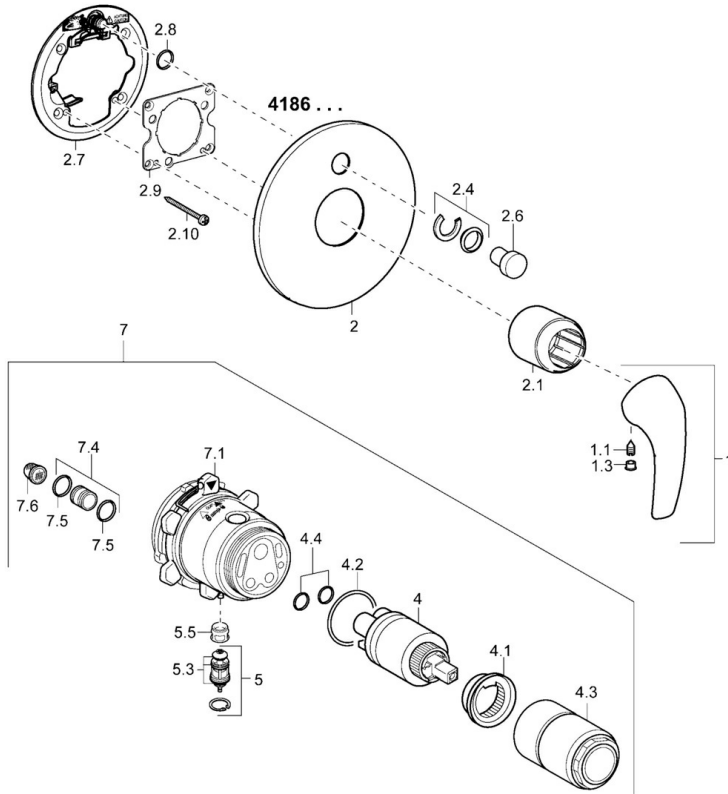

EAN: 4015474254381
static.hansa.com/41869074

- Bathtub & Shower
- Single-lever, Trim Kit
- Concealed wall mounting
- Chrome
- Single operating lever/handle, Hot/Cold symbols
- Round rosette

Technical data

Flow properties

Flow-rate at 3 bar **22.2 / 21.0 l/min**

Technical properties

Hot water supply **max. +80°C**
 Working pressure **0.5-10 bar**

Regulations

EN standard **EN 817**

Spare parts

SP41869074

	Name	Code
1	Lever	59913831
1.1	Screw, M5x8, SW2.5	59904755
1.3	Symbol plug Grey	59912112
2	Cover flange, d 170 mm Discontinued	59913836
2.1	Covering cap Discontinued	59913837
2.4	Flow limiting cap	59912924
2.6	Push button	59913656
2.7	Fixing part Discontinued	59913835
2.8	O-ring, d 7.65x1.78	59902337
2.9	Fixing plate	59913034
2.10	Screw, M4.5x80	59912890
4	Cartridge, 3.5 Classic	59913075
4	Cartridge, 3.5 Eco	59912324
4.1	Temperature adjustment limiter	59912325
4.2	O-ring, d 28.24x2.62 Discontinued	59912590
4.3	Screw sleeve, M38x1	59912115
4.4	O-ring, d 10.10x1.60 Discontinued	59905072
5	Diverter	59912985
5.3	Sealing kit Discontinued	59912997
5.5	Seat	59912229
7	Functional unit, H/C reversed	59912978
7	Functional unit, 3.5 (2011-) Discontinued	59913380
7.1	Blind nut	59912984
7.4	Connection nipple, (2014-)	59913885
7.5	O-ring, d 14x2	59912982
7.6	Strainer	59913126
N.I.	Raising kit, 20 mm	59912754