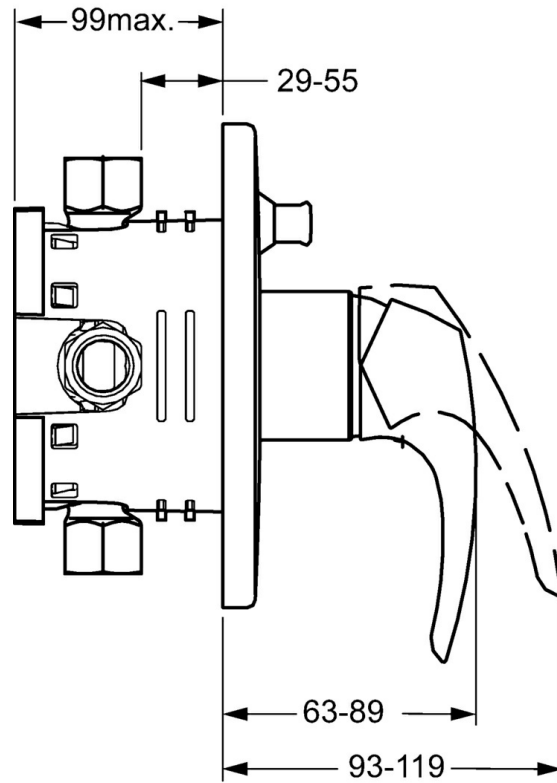

EAN: 4015474254404
static.hansa.com/41863074

- Bathtub & Shower
- Single-lever, Trim Kit
- Concealed wall mounting
- Chrome
- Single operating lever/handle, Hot/Cold symbols
- Non-return valve(s)
- Round rosette

Technical data

Technical properties

Hot water supply	max. +80°C
Working pressure	0.5-10 bar
Backflow prevention (EN1717)	LB

Regulations

EN standard	EN 817
-------------	---------------