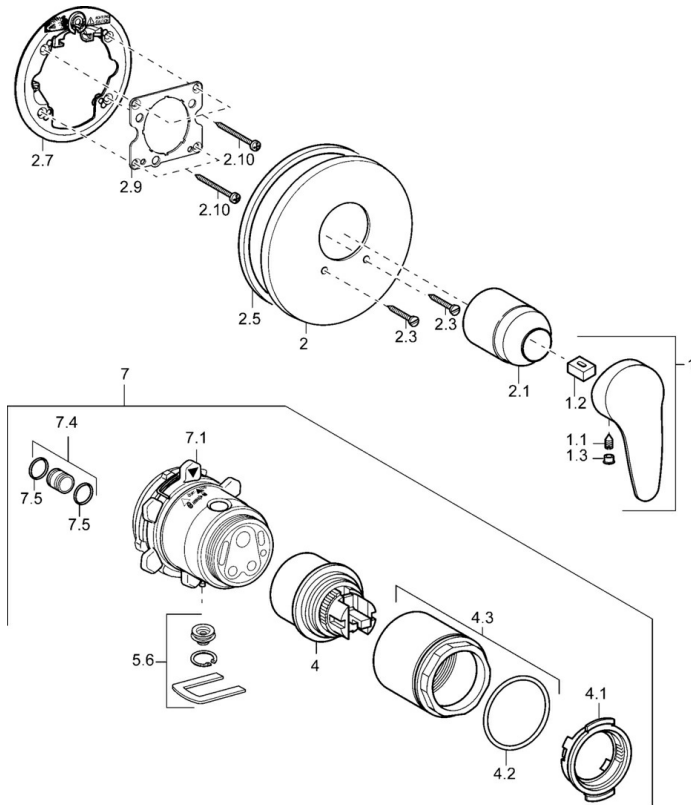

EAN: 4015474111806
static.hansa.com/4185904390

- Shower solutions
- Single-lever, Trim Kit
- Concealed wall mounting
- Chrome/Gold
- Single operating lever/handle, Hot/Cold symbols
- Limitation option for maximum temperature and flow-rate, Adjustable hot water stop (included, retrofittable)
- ϕ 48 mm ceramic eco cartridge for flow and temperature control
- Round rosette, Cover plate fixed with screws

Technical data

Technical properties

Hot water supply	max. +80°C
Working pressure	0.5-10 bar

Regulations

EN standard	EN 817
-------------	---------------

Spare parts

SP41859043

	Name	Code
1	Lever, L=87 mm	59914195
1	Long lever, L=138	01880076
1.1	Screw, M5x8, SW2.5	59904755
1.2	Bushing	59904778
1.3	Symbol plug Grey	59912112
2	Cover flange, d 170/56 mm Discontinued	59912928
2.1	Covering cap	59904820
2.3	Screw, M5x25	59912881
2.5	Rubber gasket	59913045
2.7	Fixing part	59912888
2.9	Fixing plate	59913034
2.10	Screw, M4,5x80	59912890
4	Cartridge, 4,8 eco	59904601
4.1	Hot water limiter	59904759
4.2	O-ring, 50.52x1.78	59906841
4.3	Eye screw, M50x1, SW45	59912980
5.6	Plug	59912981
7	Functional unit Discontinued	59912907
7	Body for shower faucet Discontinued	59912897
7.1	Blind nut	59912984
7.4	Connection nipple, (2014-)	59913885
7.5	O-ring, d 14x2	59912982
N.I.	Raising kit, 20 mm	59912754