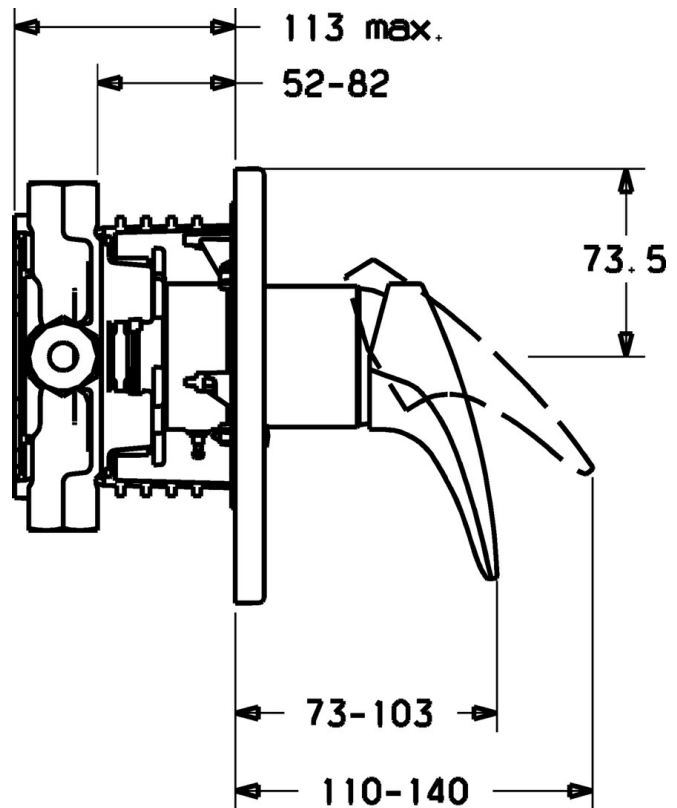

EAN: 4015474111806
static.hansa.com/4185904390

- Shower solutions
- Single-lever, Trim Kit
- Concealed wall mounting
- Chrome/Gold
- Single operating lever/handle, Hot/Cold symbols
- Limitation option for maximum temperature and flow-rate, Adjustable hot water stop (included, retrofittable)
- ϕ 48 mm ceramic eco cartridge for flow and temperature control
- Round rosette, Cover plate fixed with screws

Technical data

Technical properties

Hot water supply	max. +80°C
Working pressure	0.5-10 bar

Regulations

EN standard	EN 817
-------------	---------------

Spare parts

SP41859043

	Name	Code
1	Lever, L=87 mm	59914195
1	Long lever, L=138	01880076
1.1	Screw, M5x8, SW2.5	59904755
1.2	Bushing	59904778
1.3	Symbol plug Grey	59912112
2	Cover flange, d 170/56 mm Discontinued	59912928
2.1	Covering cap	59904820
2.3	Screw, M5x25	59912881
2.5	Rubber gasket	59913045
2.7	Fixing part	59912888
2.9	Fixing plate	59913034
2.10	Screw, M4,5x80	59912890
4	Cartridge, 4,8 eco	59904601
4.1	Hot water limiter	59904759
4.2	O-ring, 50.52x1.78	59906841
4.3	Eye screw, M50x1, SW45	59912980
5.6	Plug	59912981
7	Functional unit Discontinued	59912907
7	Body for shower faucet Discontinued	59912897
7.1	Blind nut	59912984
7.4	Connection nipple, (2014-)	59913885
7.5	O-ring, d 14x2	59912982
N.I.	Raising kit, 20 mm	59912754