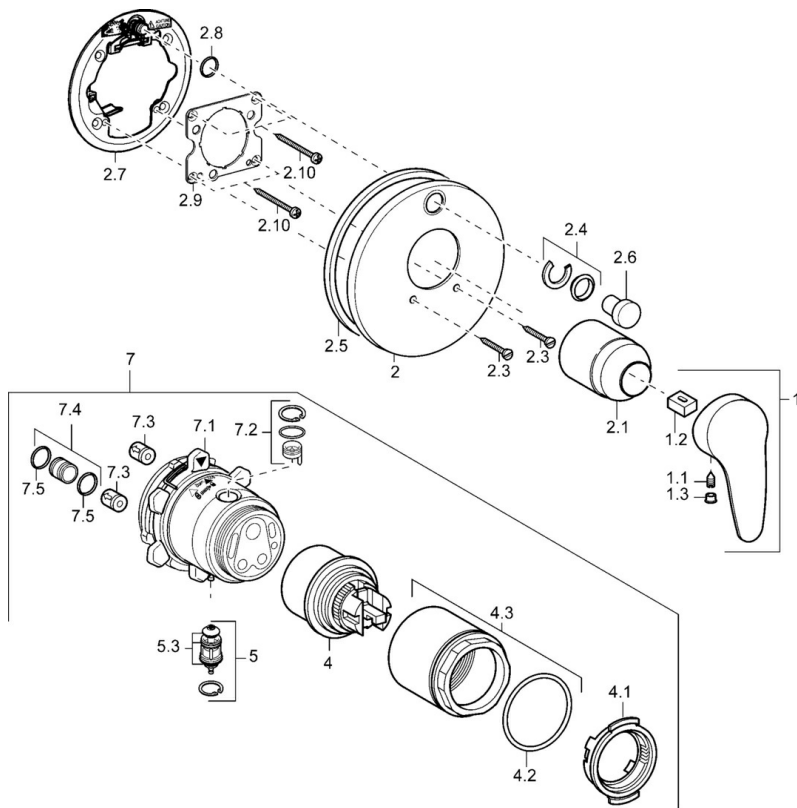

EAN: 4015474113305  
[static.hansa.com/4184904382](http://static.hansa.com/4184904382)

- Bathtub & Shower
- Single-lever, Trim Kit
- Concealed wall mounting
- White
- Single operating lever/handle, Hot/Cold symbols
- Limitation option for maximum temperature and flow-rate, Adjustable hot water stop (included, retrofittable)
- $\phi$  48 mm ceramic eco cartridge for flow and temperature control
- Round rosette, Cover plate fixed with screws

## Technical data

### Technical properties

Hot water supply	max. +80°C
Working pressure	0.5-10 bar

### SP41849043

	Name	Code
1	Lever, L=87 mm	59914195
1.1	Screw, M5x8, SW2.5	59904755
1.2	Bushing	59904778
1.3	Symbol plug Grey	59912112
2	Cover flange	59912929
2.1	Covering cap	59904820
2.3	Screw, M5x25	59912881
2.4	Flow limiting cap	59912924
2.5	Rubber gasket	59913045
2.6	Snap	59912926
2.7	Fixing part	59912889
2.8	O-ring, d 7.65x1.78	59902337
2.9	Fixing plate	59913034
2.10	Screw, M4.5x80	59912890
4	Cartridge, 4.8 eco	59904601
4.1	Hot water limiter	59904759
4.2	O-ring, 50.52x1.78	59906841
4.3	Eye screw, M50x1, SW45	59912980
5	Diverter	59912985
5.3	Sealing kit Discontinued	59912997
7	Functional unit, 4.8 Discontinued	59912898
7	Functional unit Discontinued	59912907
7.1	Blind nut	59912984
7.2	Valve	59912986
7.4	Connection nipple, (2014-)	59913885
7.5	O-ring, d 14x2	59912982
N.I.	Raising kit, 20 mm	59912754