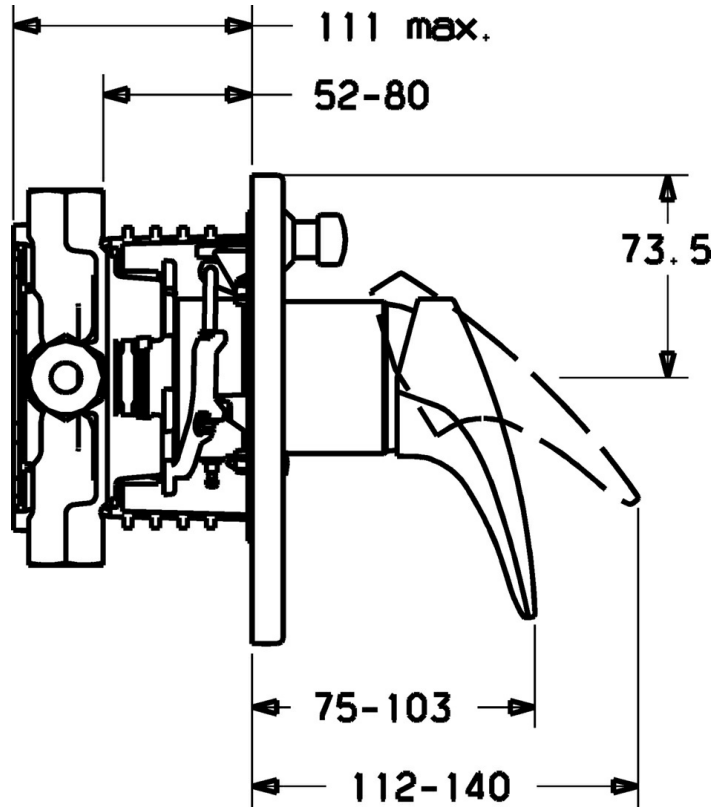

EAN: 4015474113305  
[static.hansa.com/4184904382](http://static.hansa.com/4184904382)

- Bathtub & Shower
- Single-lever, Trim Kit
- Concealed wall mounting
- White
- Single operating lever/handle, Hot/Cold symbols
- Limitation option for maximum temperature and flow-rate, Adjustable hot water stop (included, retrofittable)
- $\phi$  48 mm ceramic eco cartridge for flow and temperature control
- Round rosette, Cover plate fixed with screws

## Technical data

### Technical properties

Hot water supply	max. +80°C
Working pressure	0.5-10 bar

### SP41849043

	Name	Code
1	Lever, L=87 mm	59914195
1.1	Screw, M5x8, SW2.5	59904755
1.2	Bushing	59904778
1.3	Symbol plug Grey	59912112
2	Cover flange	59912929
2.1	Covering cap	59904820
2.3	Screw, M5x25	59912881
2.4	Flow limiting cap	59912924
2.5	Rubber gasket	59913045
2.6	Snap	59912926
2.7	Fixing part	59912889
2.8	O-ring, d 7.65x1.78	59902337
2.9	Fixing plate	59913034
2.10	Screw, M4.5x80	59912890
4	Cartridge, 4.8 eco	59904601
4.1	Hot water limiter	59904759
4.2	O-ring, 50.52x1.78	59906841
4.3	Eye screw, M50x1, SW45	59912980
5	Diverter	59912985
5.3	Sealing kit Discontinued	59912997
7	Functional unit, 4.8 Discontinued	59912898
7	Functional unit Discontinued	59912907
7.1	Blind nut	59912984
7.2	Valve	59912986
7.4	Connection nipple, (2014-)	59913885
7.5	O-ring, d 14x2	59912982
N.I.	Raising kit, 20 mm	59912754