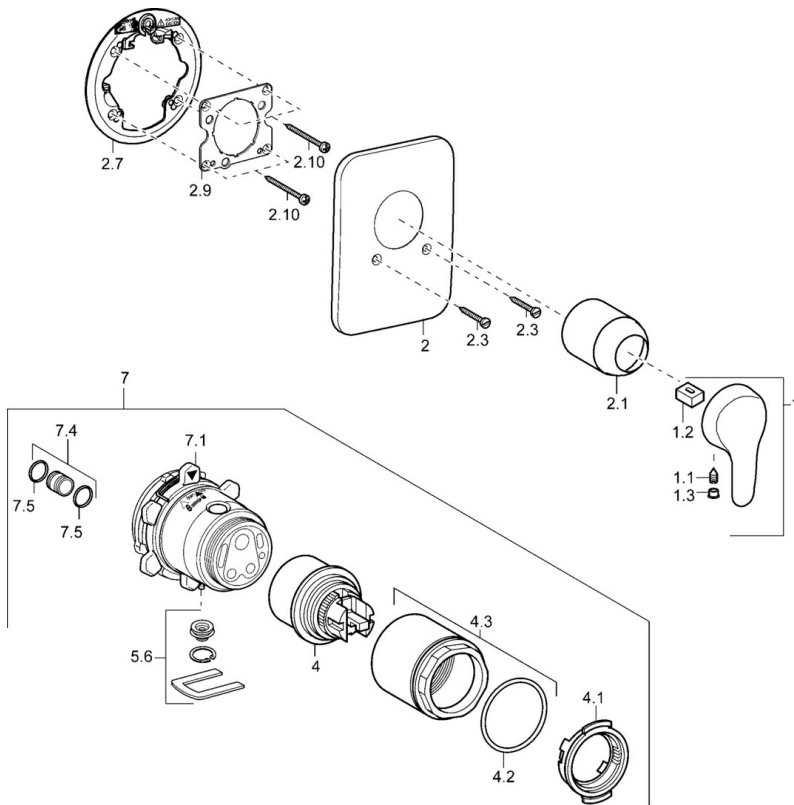

EAN: 4015474171282
static.hansa.com/41479076

- Health & Care
- Single-lever, Trim Kit
- Concealed wall mounting
- Chrome
- Single operating lever/handle, Hot/Cold symbols
- Limitation option for maximum temperature and flow-rate, Adjustable hot water stop (included, retrofittable)
- \varnothing 48 mm ceramic eco cartridge for flow and temperature control
- Soft edge rosette, Cover plate fixed with screws

Technical data

Flow properties

Flow-rate at 3 bar **34.2 l/min**

Technical properties

Hot water supply **max. +80°C**
Working pressure **0.5-10 bar**

Regulations

EN standard **EN 817**

Spare parts

SP41479073

	Name	Code
1	Lever, L=86 mm	01580073
1	Lever, L=110 Discontinued	01580076
1.1	Screw, M5x8, SW2.5	59904755
1.2	Bushing	59904778
1.3	Symbol plug Grey	59912112
2	Cover flange Discontinued	59911012
2.1	Covering cap	59911172
2.3	Screw, M5x25	59912881
2.7	Fixing part	59912888
2.9	Fixing plate	59913034
2.10	Screw, M4.5x80	59912890
4	Cartridge, 4.8 eco	59904601
4.1	Hot water limiter	59904759
4.2	O-ring, 50.52x1.78	59906841
4.3	Eye screw, M50x1, SW45	59912980
5.6	Plug	59912981
7	Body for shower faucet Discontinued	59912897
7	Functional unit Discontinued	59912907
7.1	Blind nut	59912984
7.4	Connection nipple, (2014-)	59913885
7.5	O-ring, d 14x2	59912982
N.I.	Raising kit, 20 mm	59912754