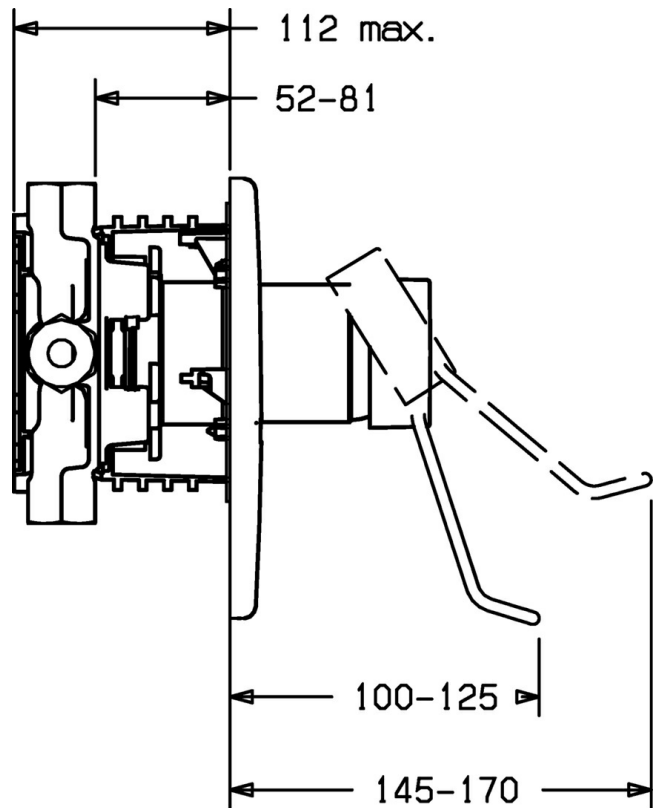

EAN: 4015474171282
static.hansa.com/41479076

- Health & Care
- Single-lever, Trim Kit
- Concealed wall mounting
- Chrome
- Single operating lever/handle, Hot/Cold symbols
- Limitation option for maximum temperature and flow-rate, Adjustable hot water stop (included, retrofittable)
- \varnothing 48 mm ceramic eco cartridge for flow and temperature control
- Soft edge rosette, Cover plate fixed with screws

Technical data

Flow properties

Flow-rate at 3 bar **34.2 l/min**

Technical properties

Hot water supply **max. +80°C**
Working pressure **0.5-10 bar**

Regulations

EN standard **EN 817**

Spare parts

SP41479073

	Name	Code
1	Lever, L=86 mm	01580073
1	Lever, L=110 Discontinued	01580076
1.1	Screw, M5x8, SW2.5	59904755
1.2	Bushing	59904778
1.3	Symbol plug Grey	59912112
2	Cover flange Discontinued	59911012
2.1	Covering cap	59911172
2.3	Screw, M5x25	59912881
2.7	Fixing part	59912888
2.9	Fixing plate	59913034
2.10	Screw, M4.5x80	59912890
4	Cartridge, 4.8 eco	59904601
4.1	Hot water limiter	59904759
4.2	O-ring, 50.52x1.78	59906841
4.3	Eye screw, M50x1, SW45	59912980
5.6	Plug	59912981
7	Body for shower faucet Discontinued	59912897
7	Functional unit Discontinued	59912907
7.1	Blind nut	59912984
7.4	Connection nipple, (2014-)	59913885
7.5	O-ring, d 14x2	59912982
N.I.	Raising kit, 20 mm	59912754