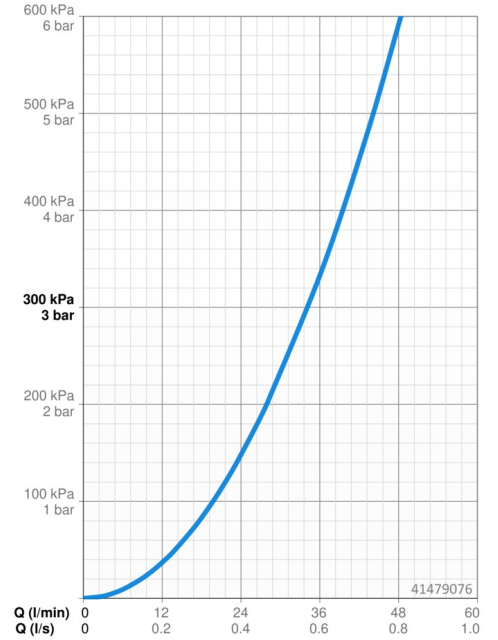

EAN: 4015474171282
static.hansa.com/41479076

- Health & Care
- Single-lever, Trim Kit
- Concealed wall mounting
- Chrome
- Single operating lever/handle, Hot/Cold symbols
- Limitation option for maximum temperature and flow-rate, Adjustable hot water stop (included, retrofittable)
- \varnothing 48 mm ceramic eco cartridge for flow and temperature control
- Soft edge rosette, Cover plate fixed with screws

Technical data

Flow properties

Flow-rate at 3 bar **34.2 l/min**

Technical properties

Hot water supply **max. +80°C**
Working pressure **0.5-10 bar**

Regulations

EN standard **EN 817**

Spare parts